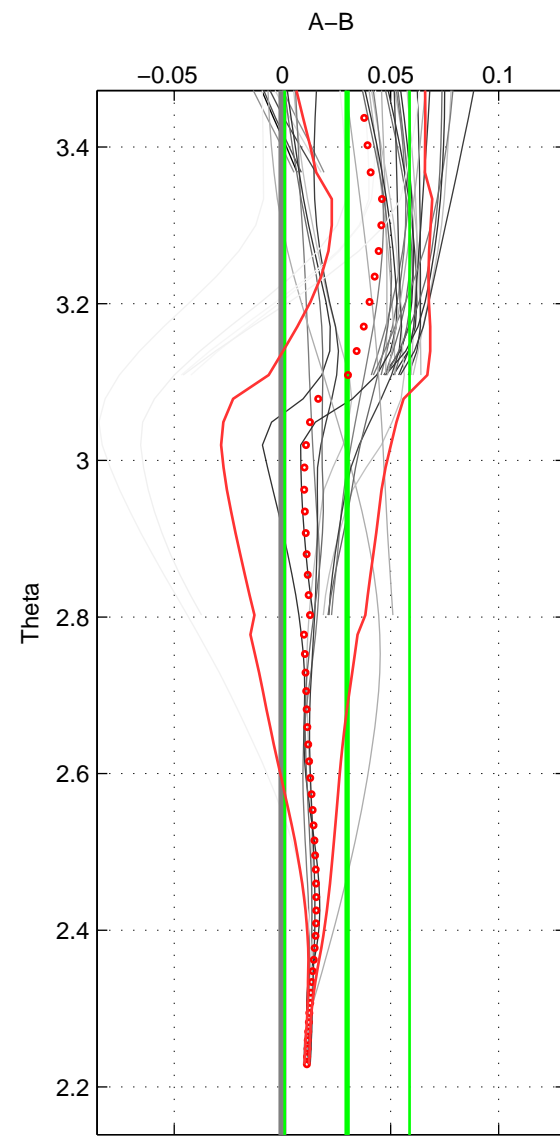

Cruise A (red). Date: Jul 1992 Cruisename: 7-06MT19920701
 Cruise B (blue). Date: Jul 2003 Cruisename: 253-33RO20030604

*** "Favourite" values are those of space 2.

	Offset	O.StDev	Ratio	R.Stdev	Rating
SIGMA:	0.020	0.016	1.001	0.000	3
THETA:	0.030	0.029	1.001	0.001	5
DEPTH:	0.029	0.010	1.001	0.000	3
FAV.:	0.030	0.029	1.001	0.001	5

Please note that statistics are bad.

Profiles of A: 3
 Profiles of B: 13
 Diff profs: 20
 WMoffset (A-B): 0.020387
 WMoffset stdev: 0.015878
 WMratio (A/B): 1.0006
 WMratio stdev: 0.00045478

Quality (1-5): 3

Profiles of A: 6
 Profiles of B: 13
 Diff profs: 41
 WMoffset (A-B): 0.029881
 WMoffset stdev: 0.028861
 WMratio (A/B): 1.0009
 WMratio stdev: 0.00082636

Quality (1-5): 5

Please note that statistics are bad.

Profiles of A: 3
 Profiles of B: 13
 Diff profs: 20
 WMoffset (A-B): 0.028818
 WMoffset stdev: 0.0096207
 WMratio (A/B): 1.0008
 WMratio stdev: 0.00027551

Quality (1-5): 3