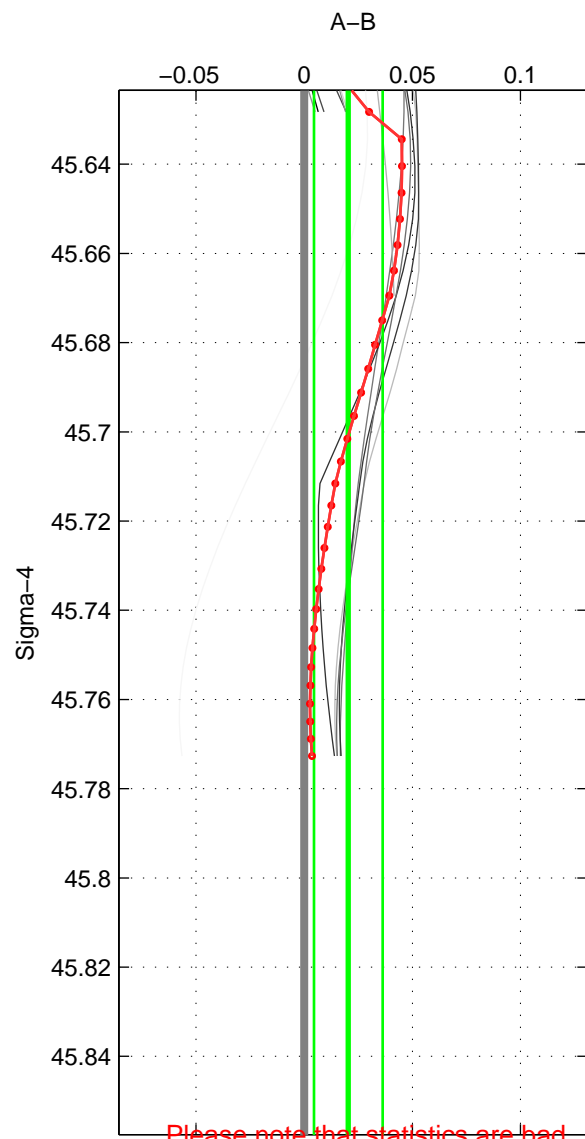

Cruise A (red). Date: Jul 1992 Cruisename: 7-06MT19920701
 Cruise B (blue). Date: Jul 2003 Cruisename: 253-33RO20030604

*** "Favourite" values are those of space 2.

	Offset	O.StDev	Ratio	R.Stdev	Rating
SIGMA:	0.020	0.016	1.001	0.000	3
THETA:	0.030	0.029	1.001	0.001	5
DEPTH:	0.029	0.010	1.001	0.000	3
FAV.:	0.030	0.029	1.001	0.001	5

Please note that statistics are bad.

Profiles of A: 3
 Profiles of B: 13
 Diff profs: 20
 WMoffset (A-B): 0.020387
 WMoffset stdev: 0.015878
 WMratio (A/B): 1.0006
 WMratio stdev: 0.00045478

Quality (1-5): 3

Profiles of A: 6
 Profiles of B: 13
 Diff profs: 41
 WMoffset (A-B): 0.029881
 WMoffset stdev: 0.028861
 WMratio (A/B): 1.0009
 WMratio stdev: 0.00082636

Quality (1-5): 5

Please note that statistics are bad.

Profiles of A: 3
 Profiles of B: 13
 Diff profs: 20
 WMoffset (A-B): 0.028818
 WMoffset stdev: 0.0096207
 WMratio (A/B): 1.0008
 WMratio stdev: 0.00027551

Quality (1-5): 3