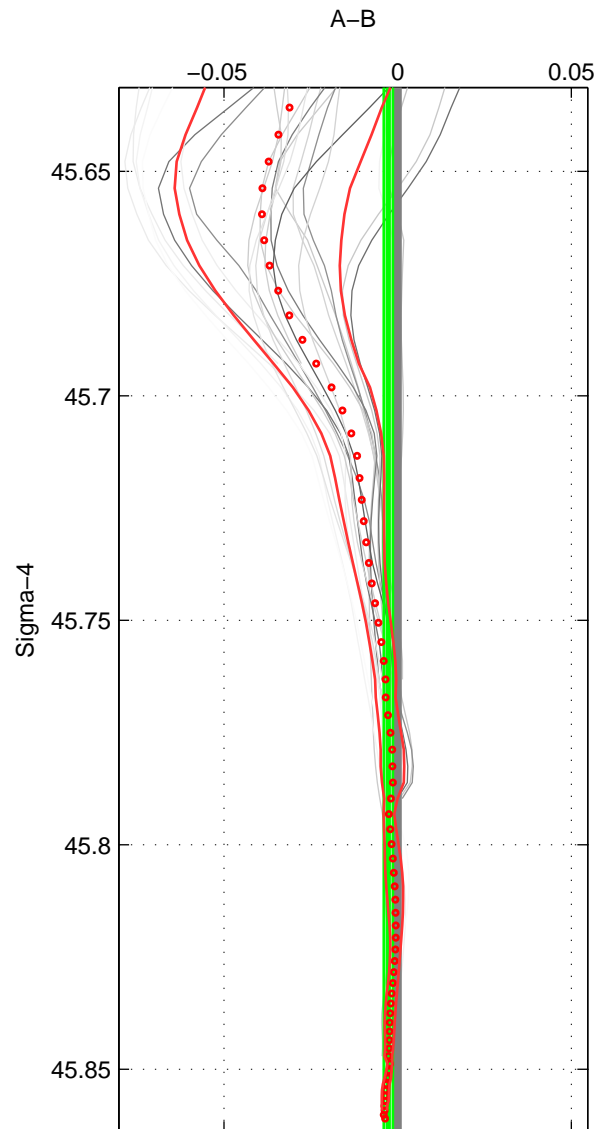

Cruise A (red). Date: Jul 2001 Cruisename: 161-06MT20010717

Cruise B (blue). Date: Jul 1996 Cruisename: 284-64PE19960618

\*\*\* "Favourite" values are means of spaces 1 2 3.

	Offset	O.StDev	Ratio	R.Stdev	Rating
SIGMA:	-0.003	0.001	1.000	0.000	5
THETA:	-0.002	0.001	1.000	0.000	5
DEPTH:	-0.000	0.001	1.000	0.000	5
FAV. :	-0.002	0.001	1.000	0.000	5

Profiles of A: 4  
 Profiles of B: 8  
 Diff profs : 22  
 WMoffset (A-B): -0.0027132  
 WMoffset stdev: 0.0013046  
 WMratio (A/B): 0.99992  
 WMratio stdev: 3.7364e-05

Quality (1-5): 5

Profiles of A: 4  
 Profiles of B: 8  
 Diff profs : 22  
 WMoffset (A-B): -0.0017818  
 WMoffset stdev: 0.00070583  
 WMratio (A/B): 0.99995  
 WMratio stdev: 2.0219e-05

Quality (1-5): 5

Profiles of A: 4  
 Profiles of B: 8  
 Diff profs : 22  
 WMoffset (A-B): -0.00036941  
 WMoffset stdev: 0.0014599  
 WMratio (A/B): 0.99999  
 WMratio stdev: 4.1824e-05

Quality (1-5): 5