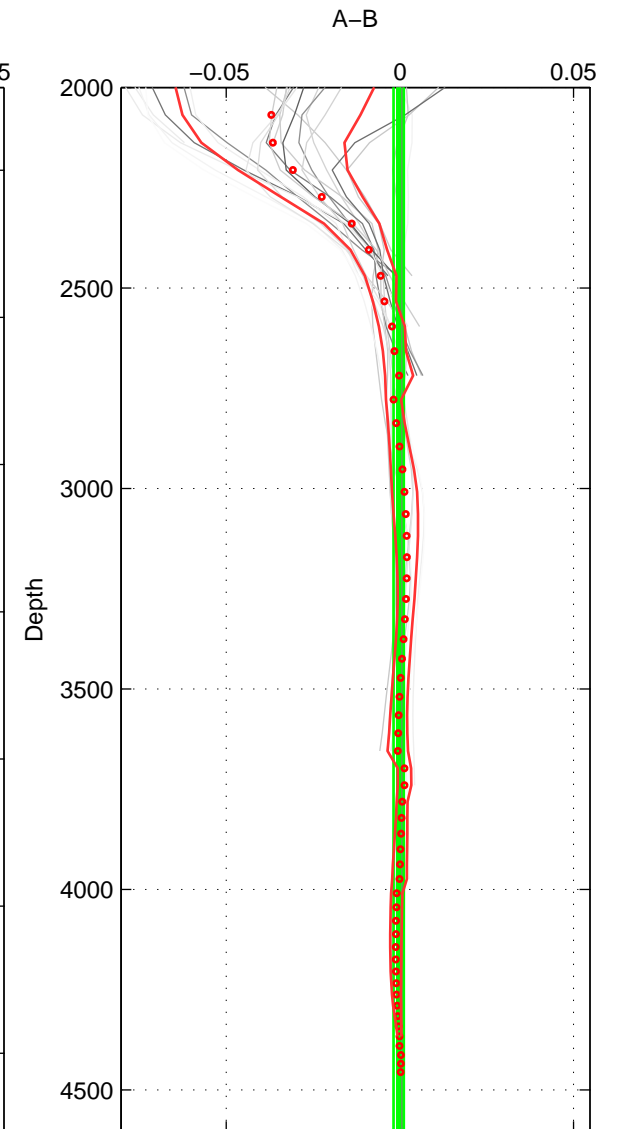

Cruise A (red). Date: Jul 2001 Cruisename: 161-06MT20010717

Cruise B (blue). Date: Jul 1996 Cruisename: 284-64PE19960618

\*\*\* "Favourite" values are means of spaces 1 2 3.

	Offset	O.StDev	Ratio	R.Stdev	Rating
SIGMA:	-0.003	0.001	1.000	0.000	5
THETA:	-0.002	0.001	1.000	0.000	5
DEPTH:	-0.000	0.001	1.000	0.000	5
FAV. :	-0.002	0.001	1.000	0.000	5

Profiles of A: 4  
 Profiles of B: 8  
 Diff profs : 22  
 WMoffset (A-B): -0.0027132  
 WMoffset stdev: 0.0013046  
 WMratio (A/B): 0.99992  
 WMratio stdev: 3.7364e-05

Quality (1-5): 5

Profiles of A: 4  
 Profiles of B: 8  
 Diff profs : 22  
 WMoffset (A-B): -0.0017818  
 WMoffset stdev: 0.00070583  
 WMratio (A/B): 0.99995  
 WMratio stdev: 2.0219e-05

Quality (1-5): 5

Profiles of A: 4  
 Profiles of B: 8  
 Diff profs : 22  
 WMoffset (A-B): -0.00036941  
 WMoffset stdev: 0.0014599  
 WMratio (A/B): 0.99999  
 WMratio stdev: 4.1824e-05

Quality (1-5): 5