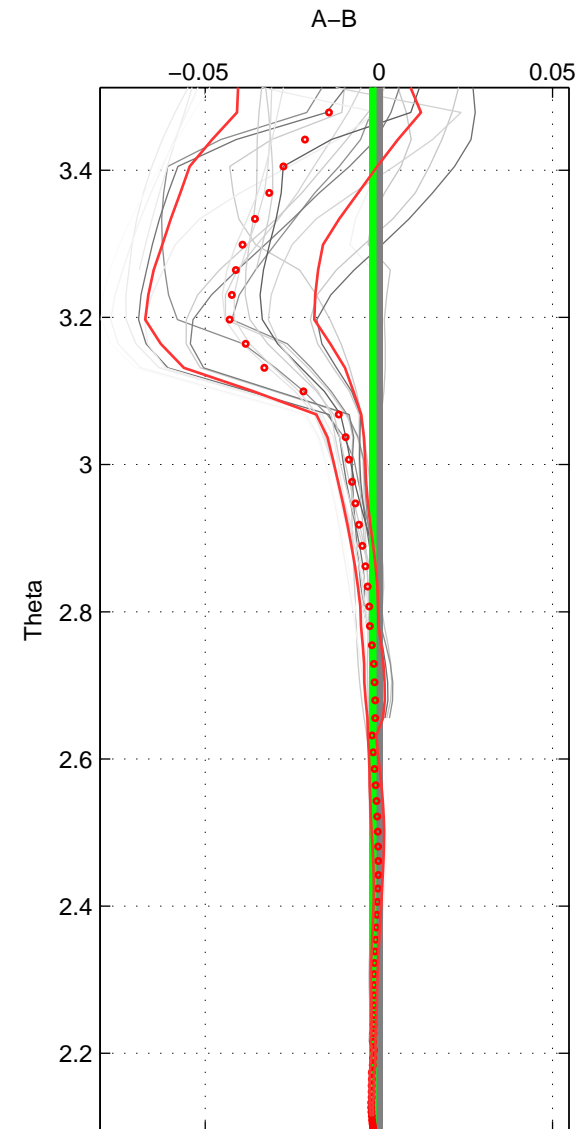

Cruise A (red). Date: Jul 2001 Cruisename: 161-06MT20010717

Cruise B (blue). Date: Jul 1996 Cruisename: 284-64PE19960618

\*\*\* "Favourite" values are means of spaces 1 2 3.

	Offset	O.StDev	Ratio	R.Stdev	Rating
SIGMA:	-0.003	0.001	1.000	0.000	5
THETA:	-0.002	0.001	1.000	0.000	5
DEPTH:	-0.000	0.001	1.000	0.000	5
FAV. :	-0.002	0.001	1.000	0.000	5

Profiles of A: 4  
 Profiles of B: 8  
 Diff profs : 22  
 WMoffset (A-B): -0.0027132  
 WMoffset stdev: 0.0013046  
 WMratio (A/B): 0.99992  
 WMratio stdev: 3.7364e-05

Quality (1-5): 5

Profiles of A: 4  
 Profiles of B: 8  
 Diff profs : 22  
 WMoffset (A-B): -0.0017818  
 WMoffset stdev: 0.00070583  
 WMratio (A/B): 0.99995  
 WMratio stdev: 2.0219e-05

Quality (1-5): 5

Profiles of A: 4  
 Profiles of B: 8  
 Diff profs : 22  
 WMoffset (A-B): -0.00036941  
 WMoffset stdev: 0.0014599  
 WMratio (A/B): 0.99999  
 WMratio stdev: 4.1824e-05

Quality (1-5): 5