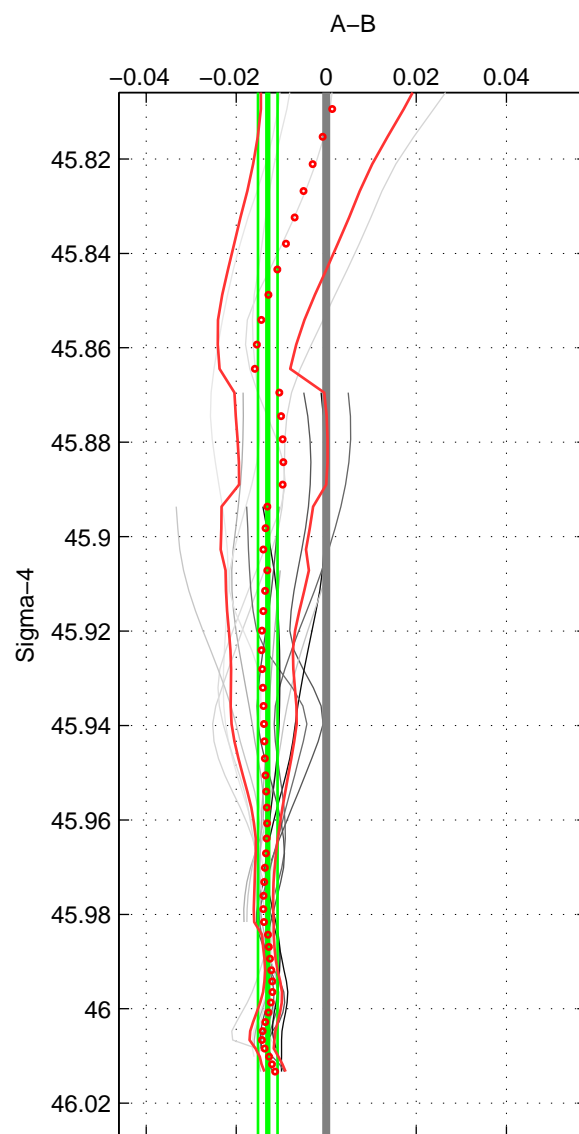

Cruise A (red). Date: Oct 2007 Cruisename: 128-06AQ20071128  
 Cruise B (blue). Date: Nov 2004 Cruisename: 322-90AV20041104

\*\*\* "Favourite" values are means of spaces 1 2.

	Offset	O.StDev	Ratio	R.Stdev	Rating
SIGMA:	-0.013	0.002	1.000	0.000	5
THETA:	-0.010	0.002	1.000	0.000	5
DEPTH:	-0.005	0.006	1.000	0.000	4
FAV. :	-0.012	0.002	1.000	0.000	5

Profiles of A: 3  
 Profiles of B: 9  
 Diff profs : 14  
 WMoffset (A-B): -0.012995  
 WMoffset stdev: 0.0021885  
 WMratio (A/B): 0.99963  
 WMratio stdev: 6.3049e-05

Quality (1-5): 5

Profiles of A: 3  
 Profiles of B: 9  
 Diff profs : 14  
 WMoffset (A-B): -0.010396  
 WMoffset stdev: 0.0017916  
 WMratio (A/B): 0.9997  
 WMratio stdev: 5.1622e-05

Quality (1-5): 5

Profiles of A: 3  
 Profiles of B: 9  
 Diff profs : 14  
 WMoffset (A-B): -0.0054699  
 WMoffset stdev: 0.0056611  
 WMratio (A/B): 0.99984  
 WMratio stdev: 0.00016307

Quality (1-5): 4