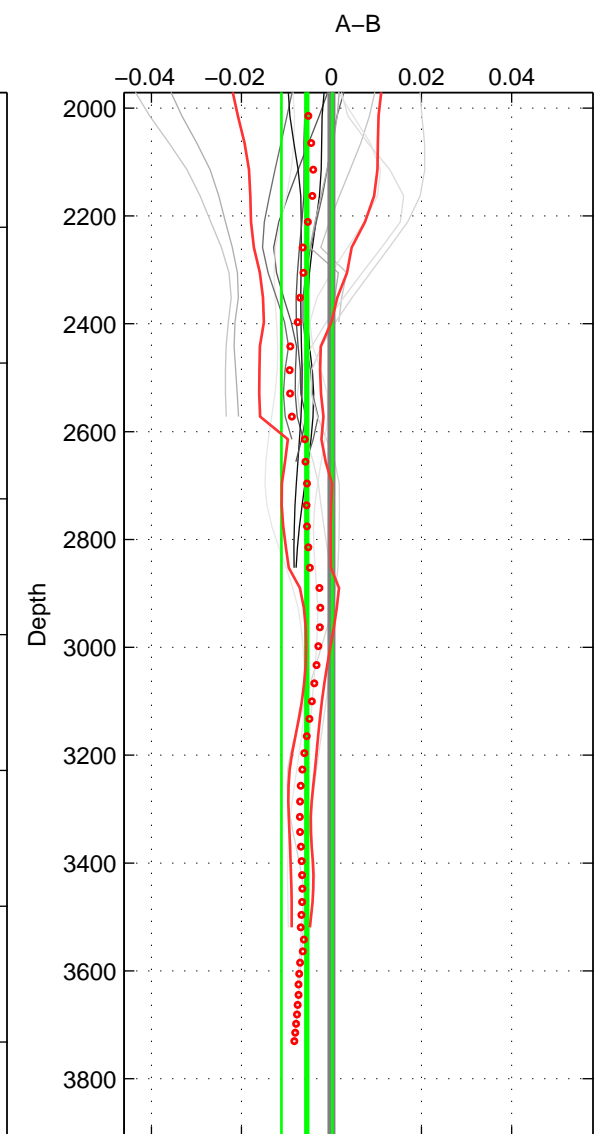

Cruise A (red). Date: Oct 2007 Cruisename: 128-06AQ20071128  
 Cruise B (blue). Date: Nov 2004 Cruisename: 322-90AV20041104

\*\*\* "Favourite" values are means of spaces 1 2.

	Offset	O.StDev	Ratio	R.Stdev	Rating
SIGMA:	-0.013	0.002	1.000	0.000	5
THETA:	-0.010	0.002	1.000	0.000	5
DEPTH:	-0.005	0.006	1.000	0.000	4
FAV. :	-0.012	0.002	1.000	0.000	5

Profiles of A: 3  
 Profiles of B: 9  
 Diff profs : 14  
 WMoffset (A-B): -0.012995  
 WMoffset stdev: 0.0021885  
 WMratio (A/B): 0.99963  
 WMratio stdev: 6.3049e-05

Quality (1-5): 5

Profiles of A: 3  
 Profiles of B: 9  
 Diff profs : 14  
 WMoffset (A-B): -0.010396  
 WMoffset stdev: 0.0017916  
 WMratio (A/B): 0.9997  
 WMratio stdev: 5.1622e-05

Quality (1-5): 5

Profiles of A: 3  
 Profiles of B: 9  
 Diff profs : 14  
 WMoffset (A-B): -0.0054699  
 WMoffset stdev: 0.0056611  
 WMratio (A/B): 0.99984  
 WMratio stdev: 0.00016307

Quality (1-5): 4