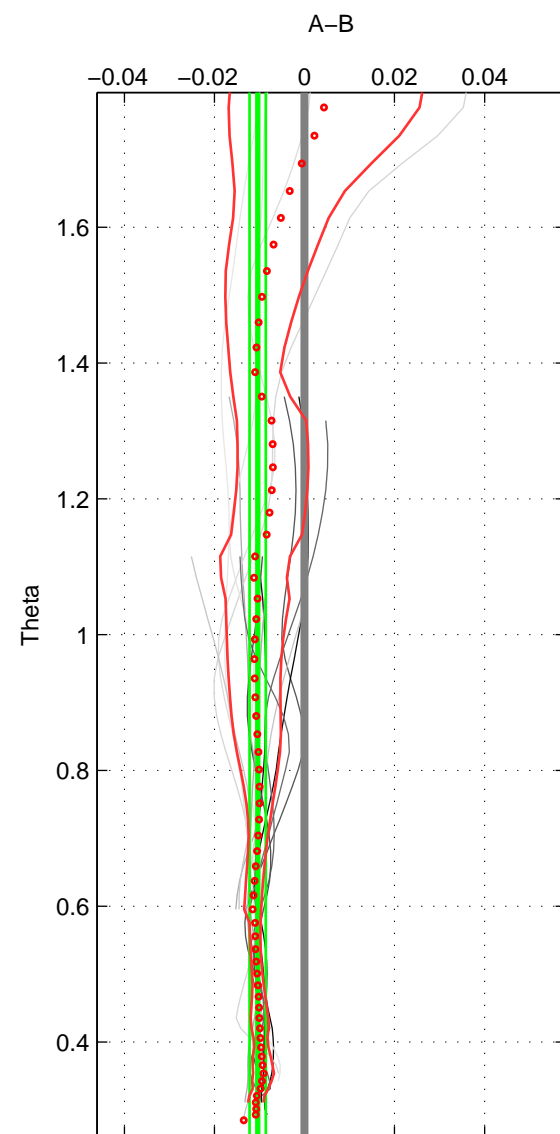

Cruise A (red). Date: Oct 2007 Cruisename: 128-06AQ20071128  
 Cruise B (blue). Date: Nov 2004 Cruisename: 322-90AV20041104

\*\*\* "Favourite" values are means of spaces 1 2.

	Offset	O.StDev	Ratio	R.Stdev	Rating
SIGMA:	-0.013	0.002	1.000	0.000	5
THETA:	-0.010	0.002	1.000	0.000	5
DEPTH:	-0.005	0.006	1.000	0.000	4
FAV. :	-0.012	0.002	1.000	0.000	5

Profiles of A: 3  
 Profiles of B: 9  
 Diff profs : 14  
 WMoffset (A-B): -0.012995  
 WMoffset stdev: 0.0021885  
 WMratio (A/B): 0.99963  
 WMratio stdev: 6.3049e-05

Quality (1-5): 5

Profiles of A: 3  
 Profiles of B: 9  
 Diff profs : 14  
 WMoffset (A-B): -0.010396  
 WMoffset stdev: 0.0017916  
 WMratio (A/B): 0.9997  
 WMratio stdev: 5.1622e-05

Quality (1-5): 5

Profiles of A: 3  
 Profiles of B: 9  
 Diff profs : 14  
 WMoffset (A-B): -0.0054699  
 WMoffset stdev: 0.0056611  
 WMratio (A/B): 0.99984  
 WMratio stdev: 0.00016307

Quality (1-5): 4