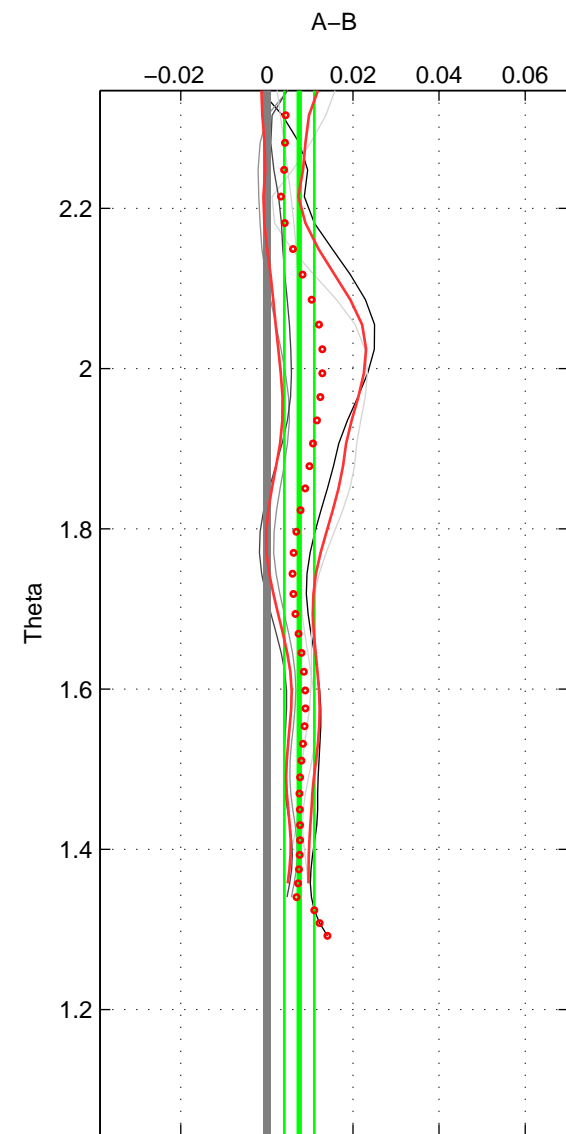

Cruise A (red). Date: Jul 2001 Cruisename: 575-49HO20010710

Cruise B (blue). Date: Nov 1997 Cruisename: 581-49NZ19971111

\*\*\* "Favourite" values are means of spaces 1 2 3.

	Offset	O.StDev	Ratio	R.Stdev	Rating
SIGMA:	0.004	0.002	1.000	0.000	2
THETA:	0.008	0.003	1.000	0.000	2
DEPTH:	0.002	0.004	1.000	0.000	2
FAV. :	0.005	0.003	1.000	0.000	2

Profiles of A: 5  
 Profiles of B: 3  
 Diff profs : 5  
 WMoffset (A-B): 0.0041075  
 WMoffset stdev: 0.0017689  
 WMratio (A/B): 1.0001  
 WMratio stdev: 5.1088e-05

Quality (1-5): 2

Profiles of A: 5  
 Profiles of B: 3  
 Diff profs : 5  
 WMoffset (A-B): 0.0075128  
 WMoffset stdev: 0.0034835  
 WMratio (A/B): 1.0002  
 WMratio stdev: 0.0001006

Quality (1-5): 2

Profiles of A: 5  
 Profiles of B: 3  
 Diff profs : 5  
 WMoffset (A-B): 0.0021377  
 WMoffset stdev: 0.0036694  
 WMratio (A/B): 1.0001  
 WMratio stdev: 0.0001059

Quality (1-5): 2