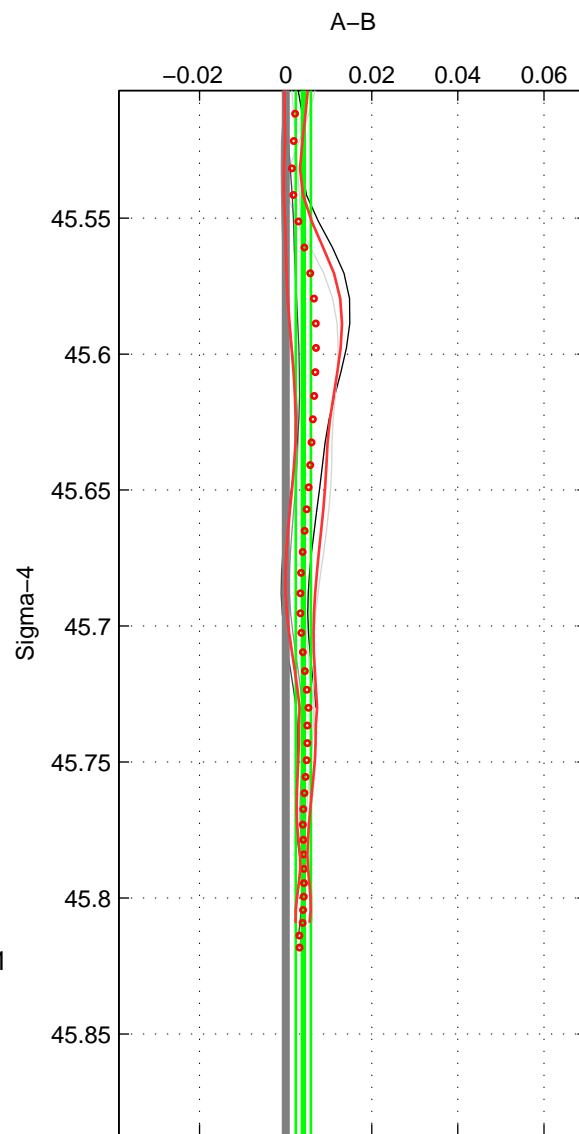

Cruise A (red). Date: Jul 2001 Cruisename: 575-49HO20010710

Cruise B (blue). Date: Nov 1997 Cruisename: 581-49NZ19971111

\*\*\* "Favourite" values are means of spaces 1 2 3.

	Offset	O.StDev	Ratio	R.Stdev	Rating
SIGMA:	0.004	0.002	1.000	0.000	2
THETA:	0.008	0.003	1.000	0.000	2
DEPTH:	0.002	0.004	1.000	0.000	2
FAV. :	0.005	0.003	1.000	0.000	2

Profiles of A: 5  
 Profiles of B: 3  
 Diff profs : 5  
 WMoffset (A-B): 0.0041075  
 WMoffset stdev: 0.0017689  
 WMratio (A/B): 1.0001  
 WMratio stdev: 5.1088e-05

Quality (1-5): 2

Profiles of A: 5  
 Profiles of B: 3  
 Diff profs : 5  
 WMoffset (A-B): 0.0075128  
 WMoffset stdev: 0.0034835  
 WMratio (A/B): 1.0002  
 WMratio stdev: 0.0001006

Quality (1-5): 2

Profiles of A: 5  
 Profiles of B: 3  
 Diff profs : 5  
 WMoffset (A-B): 0.0021377  
 WMoffset stdev: 0.0036694  
 WMratio (A/B): 1.0001  
 WMratio stdev: 0.0001059

Quality (1-5): 2