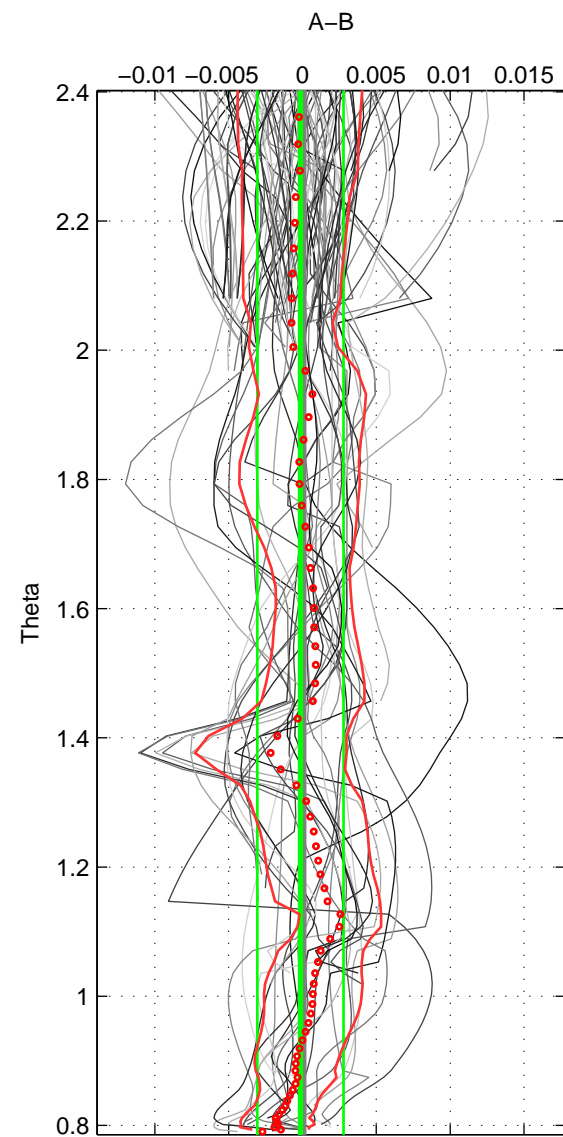

Cruise A (red). Date: Aug 1989 Cruisename: 364-35MF19890730  
 Cruise B (blue). Date: Mar 1992 Cruisename: 365-35MF19920217

\*\*\* "Favourite" values are means of spaces 1 2 3.

	Offset	O.StDev	Ratio	R.Stdev	Rating
SIGMA:	0.000	0.003	1.000	0.000	5
THETA:	-0.000	0.003	1.000	0.000	5
DEPTH:	-0.001	0.002	1.000	0.000	5
FAV.:	-0.000	0.003	1.000	0.000	5

Profiles of A: 15  
 Profiles of B: 21  
 Diff profs: 100  
 WMoffset (A-B): 0.00031002  
 WMoffset stdev: 0.0030199  
 WMratio (A/B): 1  
 WMratio stdev: 8.6983e-05

Quality (1-5): 5

Profiles of A: 15  
 Profiles of B: 21  
 Diff profs: 100  
 WMoffset (A-B): -0.00013466  
 WMoffset stdev: 0.0029201  
 WMratio (A/B): 1  
 WMratio stdev: 8.411e-05

Quality (1-5): 5

Profiles of A: 15  
 Profiles of B: 21  
 Diff profs: 100  
 WMoffset (A-B): -0.0014685  
 WMoffset stdev: 0.0016996  
 WMratio (A/B): 0.99996  
 WMratio stdev: 4.896e-05

Quality (1-5): 5