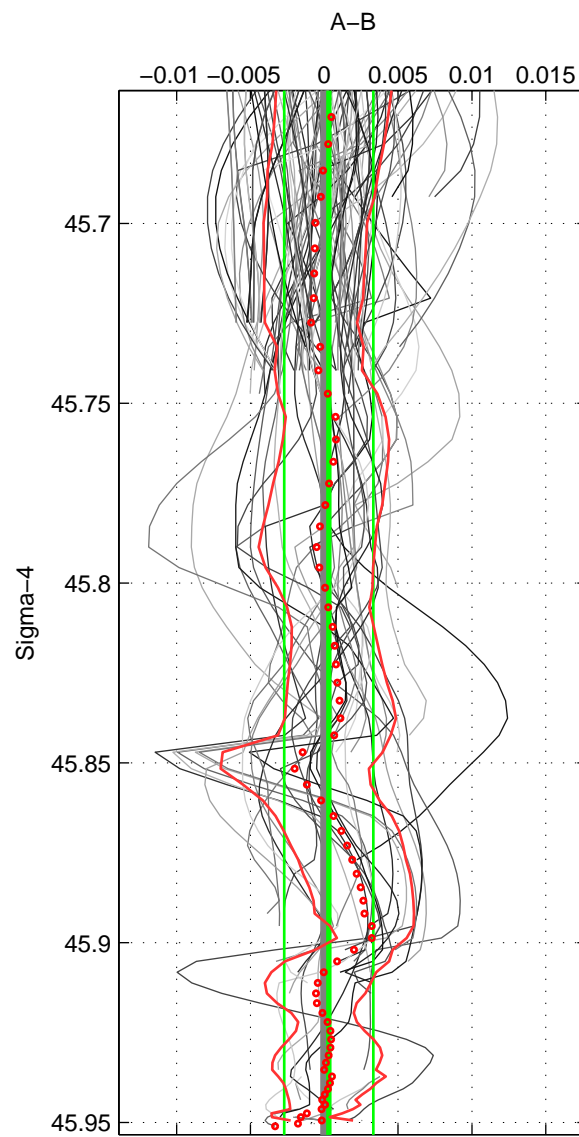

Cruise A (red). Date: Aug 1989 Cruisename: 364-35MF19890730  
 Cruise B (blue). Date: Mar 1992 Cruisename: 365-35MF19920217

\*\*\* "Favourite" values are means of spaces 1 2 3.

	Offset	O.StDev	Ratio	R.Stdev	Rating
SIGMA:	0.000	0.003	1.000	0.000	5
THETA:	-0.000	0.003	1.000	0.000	5
DEPTH:	-0.001	0.002	1.000	0.000	5
FAV.:	-0.000	0.003	1.000	0.000	5

Profiles of A: 15  
 Profiles of B: 21  
 Diff profs: 100  
 WMoffset (A-B): 0.00031002  
 WMoffset stdev: 0.0030199  
 WMratio (A/B): 1  
 WMratio stdev: 8.6983e-05

Quality (1-5): 5

Profiles of A: 15  
 Profiles of B: 21  
 Diff profs: 100  
 WMoffset (A-B): -0.00013466  
 WMoffset stdev: 0.0029201  
 WMratio (A/B): 1  
 WMratio stdev: 8.411e-05

Quality (1-5): 5

Profiles of A: 15  
 Profiles of B: 21  
 Diff profs: 100  
 WMoffset (A-B): -0.0014685  
 WMoffset stdev: 0.0016996  
 WMratio (A/B): 0.99996  
 WMratio stdev: 4.896e-05

Quality (1-5): 5