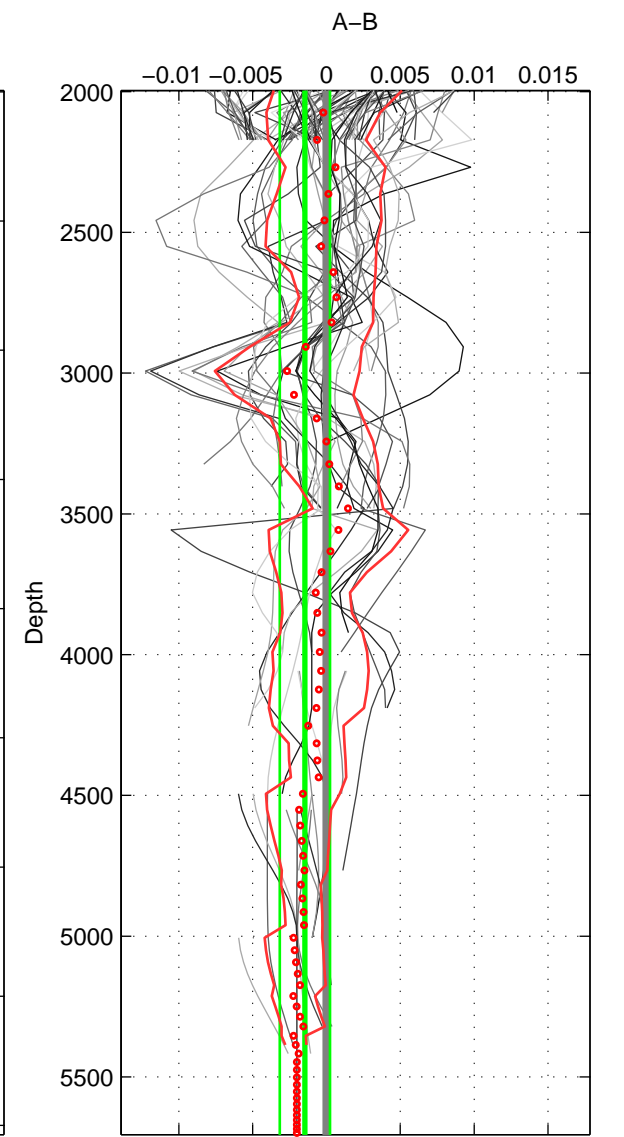

Cruise A (red). Date: Aug 1989 Cruisename: 364-35MF19890730  
 Cruise B (blue). Date: Mar 1992 Cruisename: 365-35MF19920217

\*\*\* "Favourite" values are means of spaces 1 2 3.

	Offset	O.StDev	Ratio	R.Stdev	Rating
SIGMA:	0.000	0.003	1.000	0.000	5
THETA:	-0.000	0.003	1.000	0.000	5
DEPTH:	-0.001	0.002	1.000	0.000	5
FAV.:	-0.000	0.003	1.000	0.000	5

Profiles of A: 15  
 Profiles of B: 21  
 Diff profs: 100  
 WMoffset (A-B): 0.00031002  
 WMoffset stdev: 0.0030199  
 WMratio (A/B): 1  
 WMratio stdev: 8.6983e-05

Quality (1-5): 5

Profiles of A: 15  
 Profiles of B: 21  
 Diff profs: 100  
 WMoffset (A-B): -0.00013466  
 WMoffset stdev: 0.0029201  
 WMratio (A/B): 1  
 WMratio stdev: 8.411e-05

Quality (1-5): 5

Profiles of A: 15  
 Profiles of B: 21  
 Diff profs: 100  
 WMoffset (A-B): -0.0014685  
 WMoffset stdev: 0.0016996  
 WMratio (A/B): 0.99996  
 WMratio stdev: 4.896e-05

Quality (1-5): 5