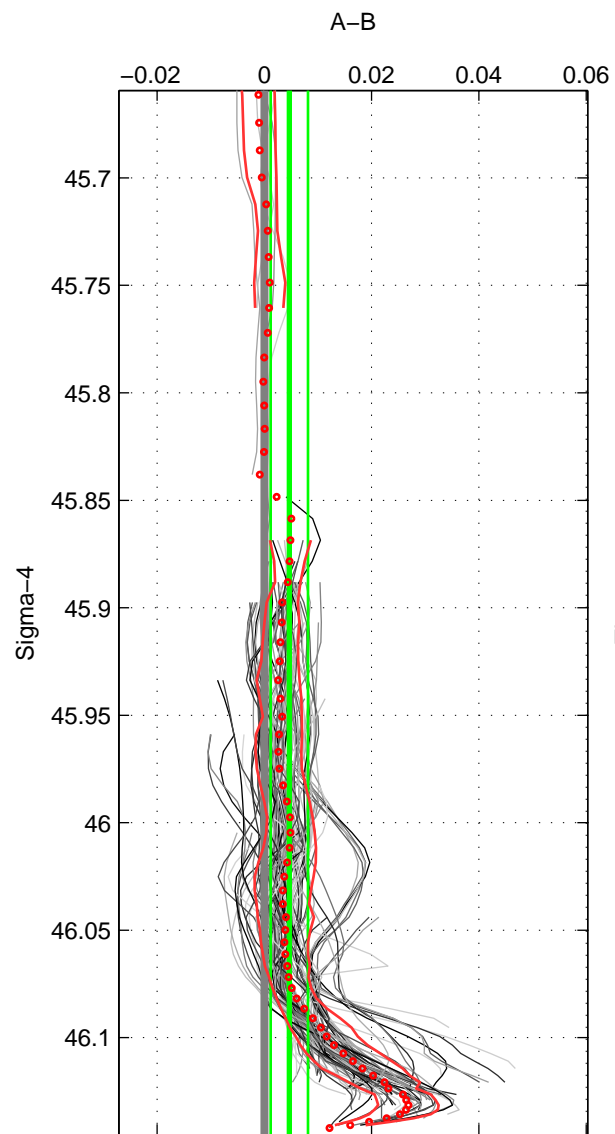

Cruise A (red). Date: Jan 1995 Cruisename: 331-09AR19941213  
 Cruise B (blue). Date: Jan 2008 Cruisename: 338-09AR20071216

\*\*\* "Favourite" values are means of spaces 1 2 3.

	Offset	O.StDev	Ratio	R.Stdev	Rating
SIGMA:	0.005	0.003	1.000	0.000	5
THETA:	0.006	0.003	1.000	0.000	5
DEPTH:	0.011	0.005	1.000	0.000	5
FAV.:	0.007	0.004	1.000	0.000	5

Profiles of A: 26  
 Profiles of B: 24  
 Diff profs: 96  
 WMoffset (A-B): 0.004648  
 WMoffset stdev: 0.0034892  
 WMratio (A/B): 1.0001  
 WMratio stdev: 0.00010055

Quality (1-5): 5

Profiles of A: 26  
 Profiles of B: 24  
 Diff profs: 96  
 WMoffset (A-B): 0.0058207  
 WMoffset stdev: 0.0033612  
 WMratio (A/B): 1.0002  
 WMratio stdev: 9.6892e-05

Quality (1-5): 5

Profiles of A: 26  
 Profiles of B: 25  
 Diff profs: 99  
 WMoffset (A-B): 0.010813  
 WMoffset stdev: 0.0053496  
 WMratio (A/B): 1.0003  
 WMratio stdev: 0.00015436

Quality (1-5): 5