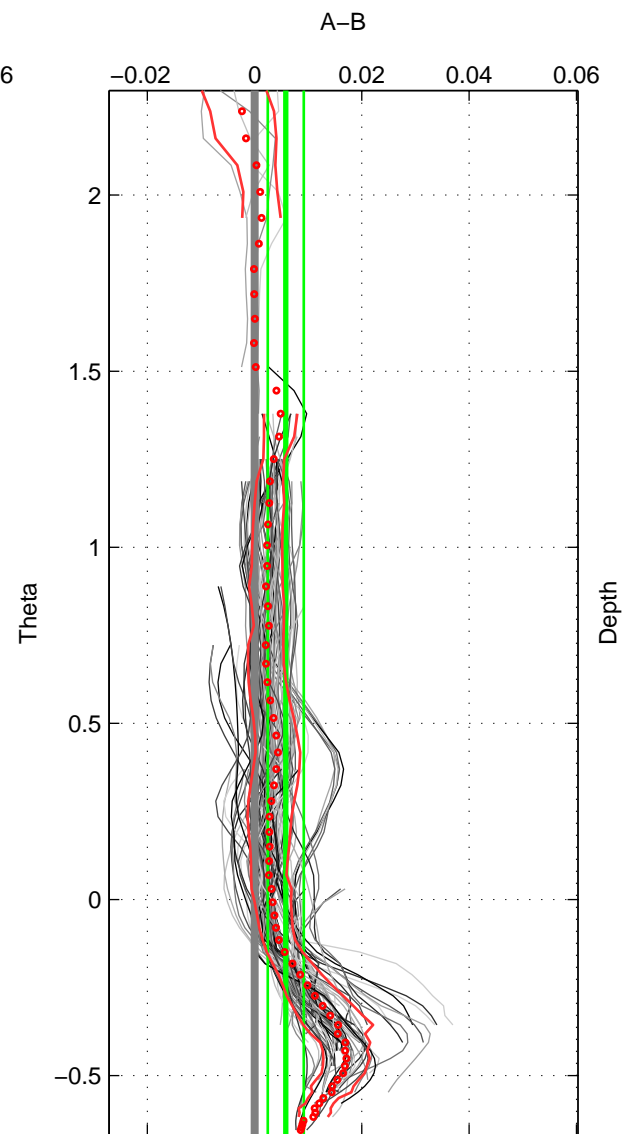

Cruise A (red). Date: Jan 1995 Cruisename: 331-09AR19941213  
 Cruise B (blue). Date: Jan 2008 Cruisename: 338-09AR20071216

\*\*\* "Favourite" values are means of spaces 1 2 3.

	Offset	O.StDev	Ratio	R.Stdev	Rating
SIGMA:	0.005	0.003	1.000	0.000	5
THETA:	0.006	0.003	1.000	0.000	5
DEPTH:	0.011	0.005	1.000	0.000	5
FAV.:	0.007	0.004	1.000	0.000	5

Profiles of A: 26  
 Profiles of B: 24  
 Diff profs: 96  
 WMoffset (A-B): 0.004648  
 WMoffset stdev: 0.0034892  
 WMratio (A/B): 1.0001  
 WMratio stdev: 0.00010055

Quality (1-5): 5

Profiles of A: 26  
 Profiles of B: 24  
 Diff profs: 96  
 WMoffset (A-B): 0.0058207  
 WMoffset stdev: 0.0033612  
 WMratio (A/B): 1.0002  
 WMratio stdev: 9.6892e-05

Quality (1-5): 5

Profiles of A: 26  
 Profiles of B: 25  
 Diff profs: 99  
 WMoffset (A-B): 0.010813  
 WMoffset stdev: 0.0053496  
 WMratio (A/B): 1.0003  
 WMratio stdev: 0.00015436

Quality (1-5): 5