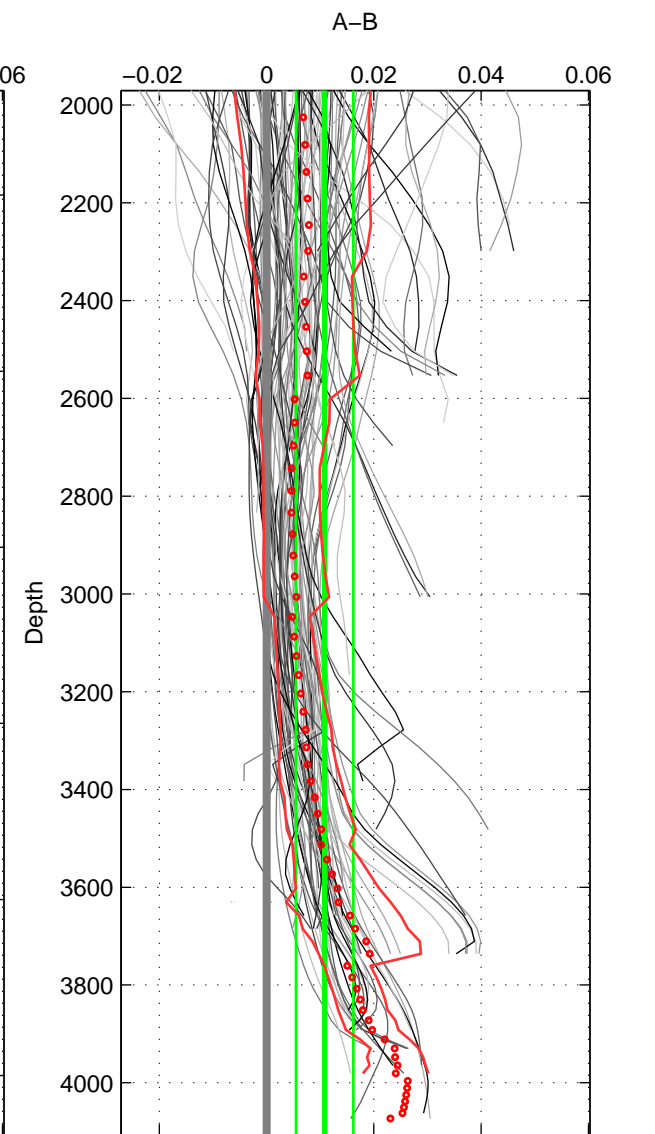

Cruise A (red). Date: Jan 1995 Cruisename: 331-09AR19941213  
 Cruise B (blue). Date: Jan 2008 Cruisename: 338-09AR20071216

\*\*\* "Favourite" values are means of spaces 1 2 3.

	Offset	O.StDev	Ratio	R.Stdev	Rating
SIGMA:	0.005	0.003	1.000	0.000	5
THETA:	0.006	0.003	1.000	0.000	5
DEPTH:	0.011	0.005	1.000	0.000	5
FAV.:	0.007	0.004	1.000	0.000	5

Profiles of A: 26  
 Profiles of B: 24  
 Diff profs: 96  
 WMoffset (A-B): 0.004648  
 WMoffset stdev: 0.0034892  
 WMratio (A/B): 1.0001  
 WMratio stdev: 0.00010055

Quality (1-5): 5

Profiles of A: 26  
 Profiles of B: 24  
 Diff profs: 96  
 WMoffset (A-B): 0.0058207  
 WMoffset stdev: 0.0033612  
 WMratio (A/B): 1.0002  
 WMratio stdev: 9.6892e-05

Quality (1-5): 5

Profiles of A: 26  
 Profiles of B: 25  
 Diff profs: 99  
 WMoffset (A-B): 0.010813  
 WMoffset stdev: 0.0053496  
 WMratio (A/B): 1.0003  
 WMratio stdev: 0.00015436

Quality (1-5): 5