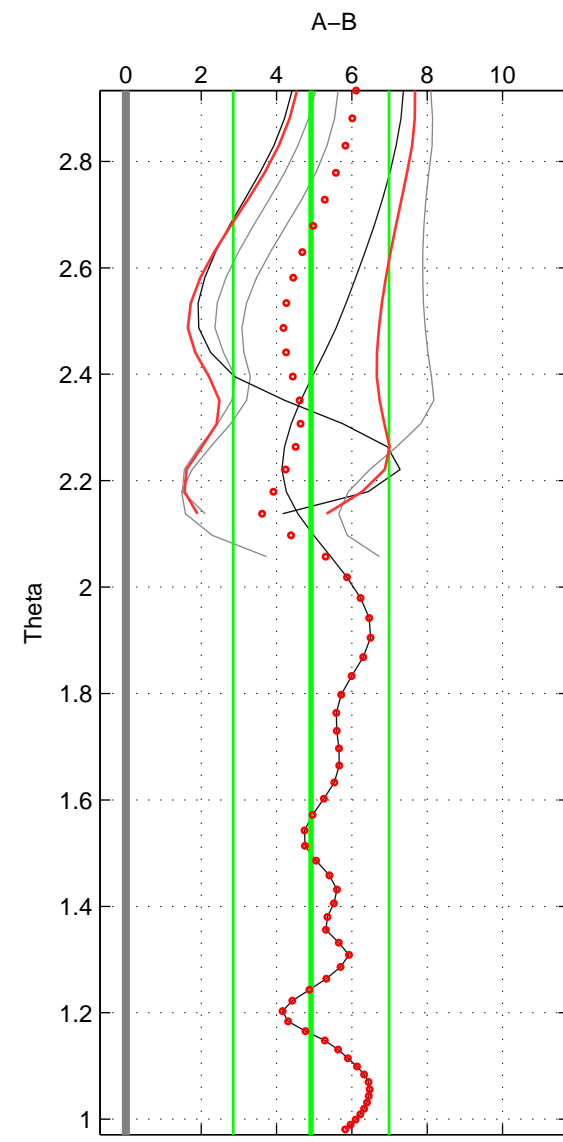

Cruise A (red). Date: Jul 1987 Cruisename: 483-31OC19870606

Cruise B (blue). Date: Jul 2005 Cruisename: 669-49UF20050615

*** "Favourite" values are means of spaces 1 2.

	Offset	O.StDev	Ratio	R.Stdev	Rating
SIGMA:	0.004	0.002	1.000	0.000	4
THETA:	0.005	0.002	1.000	0.000	4
DEPTH:	0.007	0.001	1.000	0.000	3
FAV.:	0.005	0.002	1.000	0.000	4

Profiles of A: 4
 Profiles of B: 5
 Diff profs : 5
 WMoffset (A-B): 0.0043498
 WMoffset stdev: 0.0017547
 WMratio (A/B): 1.0001
 WMratio stdev: 5.0699e-05

Quality (1-5): 4

Profiles of A: 4
 Profiles of B: 5
 Diff profs : 5
 WMoffset (A-B): 0.0049155
 WMoffset stdev: 0.0020673
 WMratio (A/B): 1.0001
 WMratio stdev: 5.9731e-05

Quality (1-5): 4

Profiles of A: 4
 Profiles of B: 5
 Diff profs : 5
 WMoffset (A-B): 0.0066229
 WMoffset stdev: 0.0010045
 WMratio (A/B): 1.0002
 WMratio stdev: 2.8787e-05

Quality (1-5): 3

Please note that statistics are bad.