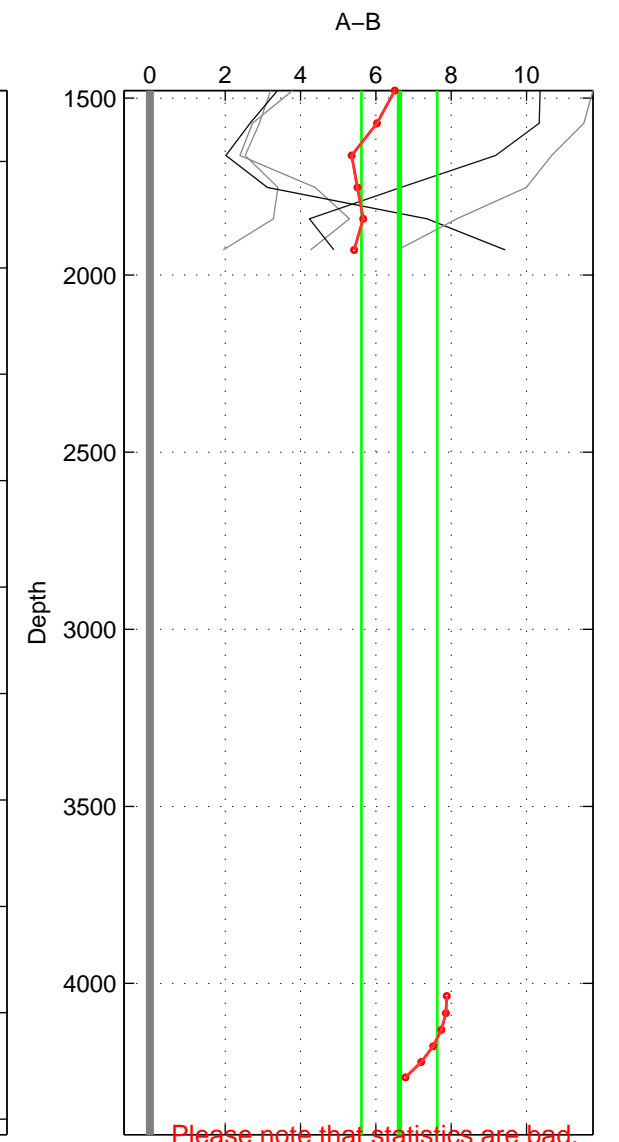

Cruise A (red). Date: Jul 1987 Cruisename: 483-31OC19870606

Cruise B (blue). Date: Jul 2005 Cruisename: 669-49UF20050615

*** "Favourite" values are means of spaces 1 2.

	Offset	O.StDev	Ratio	R.Stdev	Rating
SIGMA:	0.004	0.002	1.000	0.000	4
THETA:	0.005	0.002	1.000	0.000	4
DEPTH:	0.007	0.001	1.000	0.000	3
FAV.:	0.005	0.002	1.000	0.000	4

Profiles of A: 4
 Profiles of B: 5
 Diff profs : 5
 WMoffset (A-B): 0.0043498
 WMoffset stdev: 0.0017547
 WMratio (A/B): 1.0001
 WMratio stdev: 5.0699e-05

Quality (1-5): 4

Profiles of A: 4
 Profiles of B: 5
 Diff profs : 5
 WMoffset (A-B): 0.0049155
 WMoffset stdev: 0.0020673
 WMratio (A/B): 1.0001
 WMratio stdev: 5.9731e-05

Quality (1-5): 4

Profiles of A: 4
 Profiles of B: 5
 Diff profs : 5
 WMoffset (A-B): 0.0066229
 WMoffset stdev: 0.0010045
 WMratio (A/B): 1.0002
 WMratio stdev: 2.8787e-05

Quality (1-5): 3

Please note that statistics are bad.