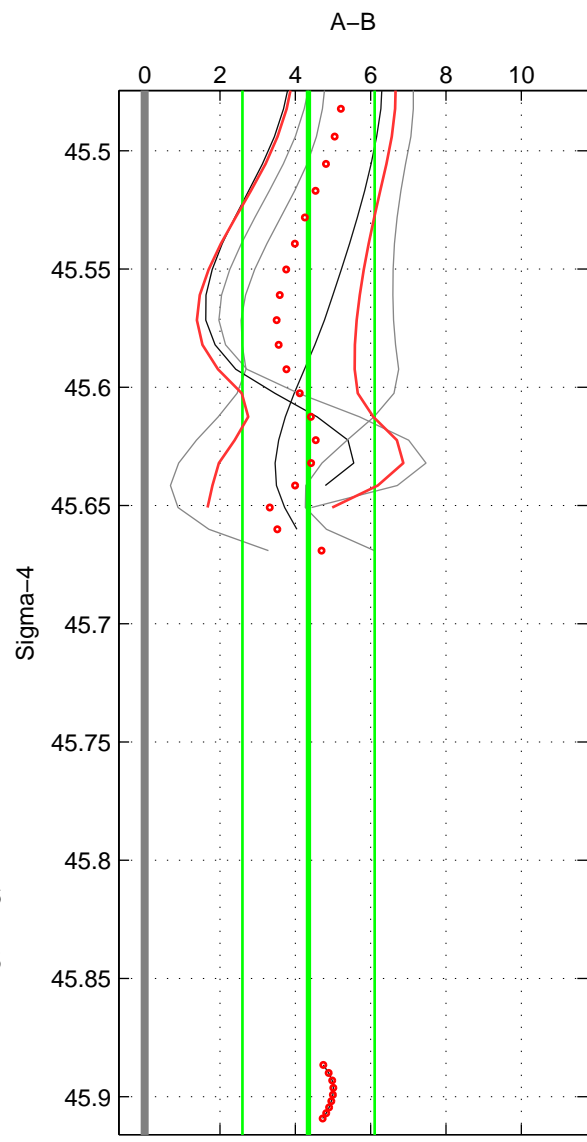

Cruise A (red). Date: Jul 1987 Cruisename: 483-31OC19870606

Cruise B (blue). Date: Jul 2005 Cruisename: 669-49UF20050615

*** "Favourite" values are means of spaces 1 2.

	Offset	O.StDev	Ratio	R.Stdev	Rating
SIGMA:	0.004	0.002	1.000	0.000	4
THETA:	0.005	0.002	1.000	0.000	4
DEPTH:	0.007	0.001	1.000	0.000	3
FAV.:	0.005	0.002	1.000	0.000	4

Profiles of A: 4
 Profiles of B: 5
 Diff profs : 5
 WMoffset (A-B): 0.0043498
 WMoffset stdev: 0.0017547
 WMratio (A/B): 1.0001
 WMratio stdev: 5.0699e-05

Quality (1-5): 4

Profiles of A: 4
 Profiles of B: 5
 Diff profs : 5
 WMoffset (A-B): 0.0049155
 WMoffset stdev: 0.0020673
 WMratio (A/B): 1.0001
 WMratio stdev: 5.9731e-05

Quality (1-5): 4

Profiles of A: 4
 Profiles of B: 5
 Diff profs : 5
 WMoffset (A-B): 0.0066229
 WMoffset stdev: 0.0010045
 WMratio (A/B): 1.0002
 WMratio stdev: 2.8787e-05

Quality (1-5): 3

Please note that statistics are bad.