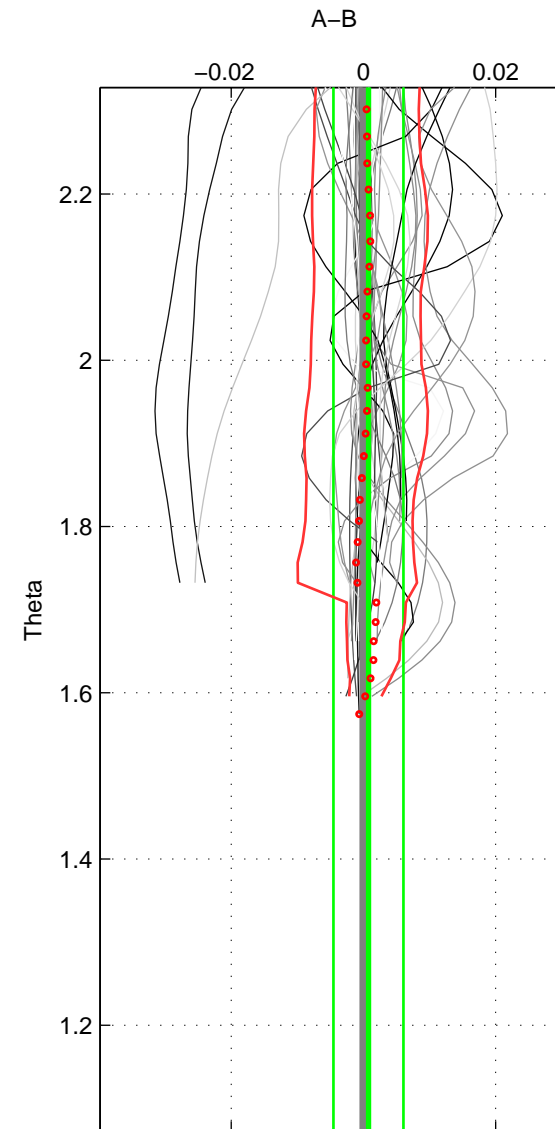

Cruise A (red). Date: Jun 2001 Cruisename: 591-49NZ20010604  
 Cruise B (blue). Date: Jun 1998 Cruisename: 684-49UP19980609

\*\*\* "Favourite" values are means of spaces 1 2.

	Offset	O.StDev	Ratio	R.Stdev	Rating
SIGMA:	0.000	0.003	1.000	0.000	5
THETA:	0.001	0.005	1.000	0.000	5
DEPTH:	-0.003	0.001	1.000	0.000	3
FAV.:	0.001	0.004	1.000	0.000	5

Profiles of A: 11  
 Profiles of B: 24  
 Diff profs : 42  
 WMoffset (A-B): 0.00037416  
 WMoffset stdev: 0.0033688  
 WMratio (A/B): 1  
 WMratio stdev: 9.739e-05

Quality (1-5): 5

Profiles of A: 11  
 Profiles of B: 24  
 Diff profs : 42  
 WMoffset (A-B): 0.0007587  
 WMoffset stdev: 0.0052822  
 WMratio (A/B): 1  
 WMratio stdev: 0.00015265

Quality (1-5): 5

Profiles of A: 11  
 Profiles of B: 24  
 Diff profs : 42  
 WMoffset (A-B): -0.0025842  
 WMoffset stdev: 0.00056046  
 WMratio (A/B): 0.99993  
 WMratio stdev: 1.6273e-05

Quality (1-5): 3