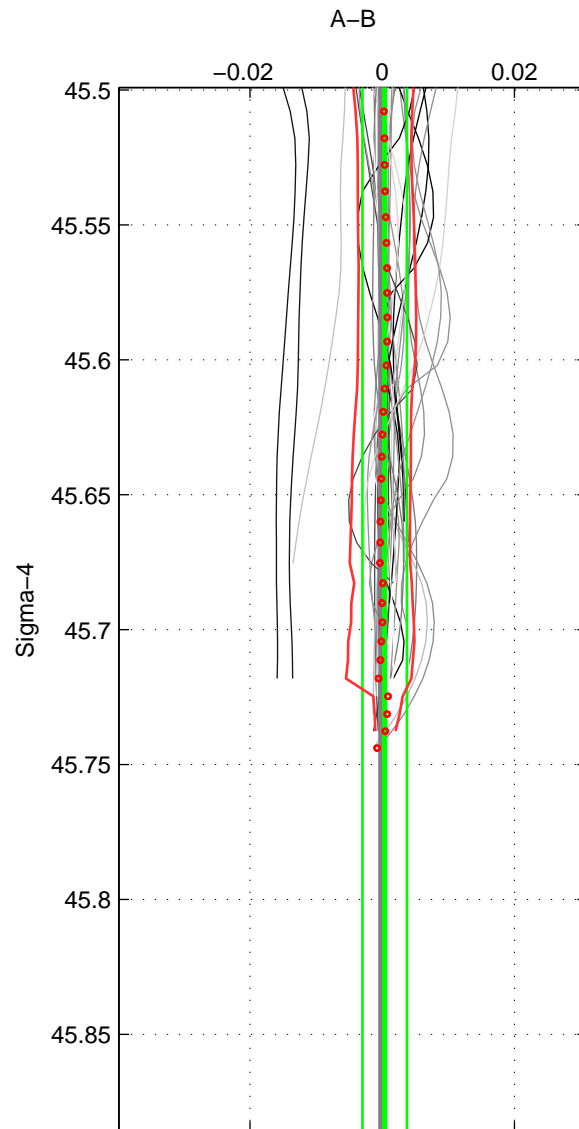

Cruise A (red). Date: Jun 2001 Cruisename: 591-49NZ20010604  
 Cruise B (blue). Date: Jun 1998 Cruisename: 684-49UP19980609

\*\*\* "Favourite" values are means of spaces 1 2.

	Offset	O.StDev	Ratio	R.Stdev	Rating
SIGMA:	0.000	0.003	1.000	0.000	5
THETA:	0.001	0.005	1.000	0.000	5
DEPTH:	-0.003	0.001	1.000	0.000	3
FAV.:	0.001	0.004	1.000	0.000	5

Profiles of A: 11  
 Profiles of B: 24  
 Diff profs : 42  
 WMoffset (A-B): 0.00037416  
 WMoffset stdev: 0.0033688  
 WMratio (A/B): 1  
 WMratio stdev: 9.739e-05

Quality (1-5): 5

Profiles of A: 11  
 Profiles of B: 24  
 Diff profs : 42  
 WMoffset (A-B): 0.0007587  
 WMoffset stdev: 0.0052822  
 WMratio (A/B): 1  
 WMratio stdev: 0.00015265

Quality (1-5): 5

Profiles of A: 11  
 Profiles of B: 24  
 Diff profs : 42  
 WMoffset (A-B): -0.0025842  
 WMoffset stdev: 0.00056046  
 WMratio (A/B): 0.99993  
 WMratio stdev: 1.6273e-05

Quality (1-5): 3