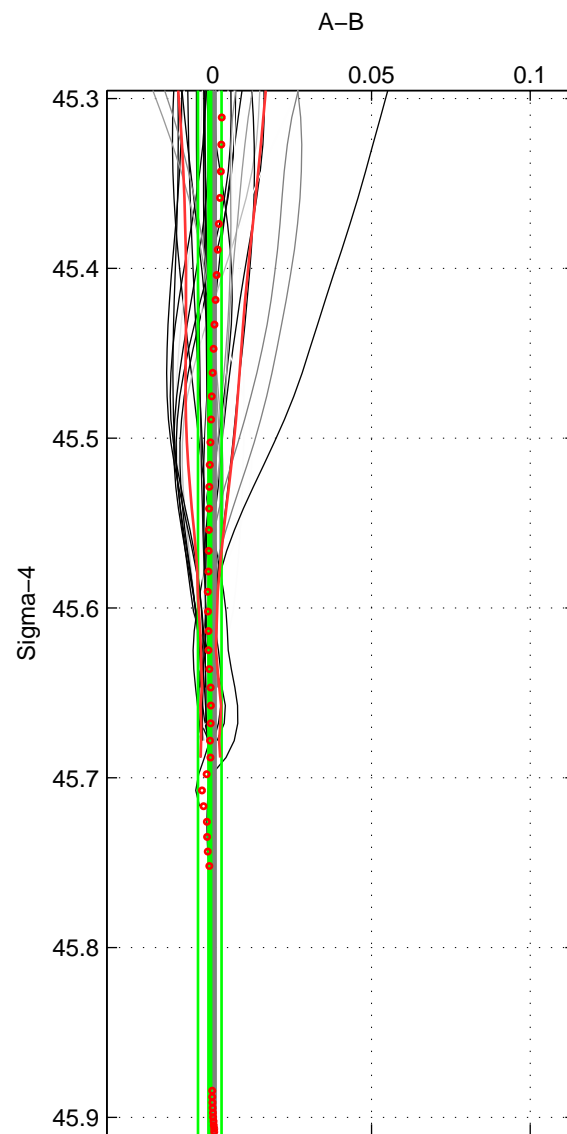

Cruise A (red). Date: Jul 2005 Cruisename: 669-49UF20050615

Cruise B (blue). Date: Feb 2006 Cruisename: 710-49UP20060113

*** "Favourite" values are means of spaces 1 2.

	Offset	O.StDev	Ratio	R.Stdev	Rating
SIGMA:	-0.001	0.004	1.000	0.000	5
THETA:	-0.002	0.005	1.000	0.000	5
DEPTH:	0.003	0.004	1.000	0.000	3
FAV.:	-0.001	0.004	1.000	0.000	5

Profiles of A: 48
 Profiles of B: 21
 Diff profs : 39
 WMoffset (A-B): -0.0009557
 WMoffset stdev: 0.0037141
 WMratio (A/B): 0.99997
 WMratio stdev: 0.00010737

Quality (1-5): 5

Profiles of A: 48
 Profiles of B: 21
 Diff profs : 39
 WMoffset (A-B): -0.0018546
 WMoffset stdev: 0.0050765
 WMratio (A/B): 0.99995
 WMratio stdev: 0.00014669

Quality (1-5): 5

Profiles of A: 48
 Profiles of B: 21
 Diff profs : 39
 WMoffset (A-B): 0.003223
 WMoffset stdev: 0.0038805
 WMratio (A/B): 1.0001
 WMratio stdev: 0.00011252

Quality (1-5): 3

Please note that statistics are bad.