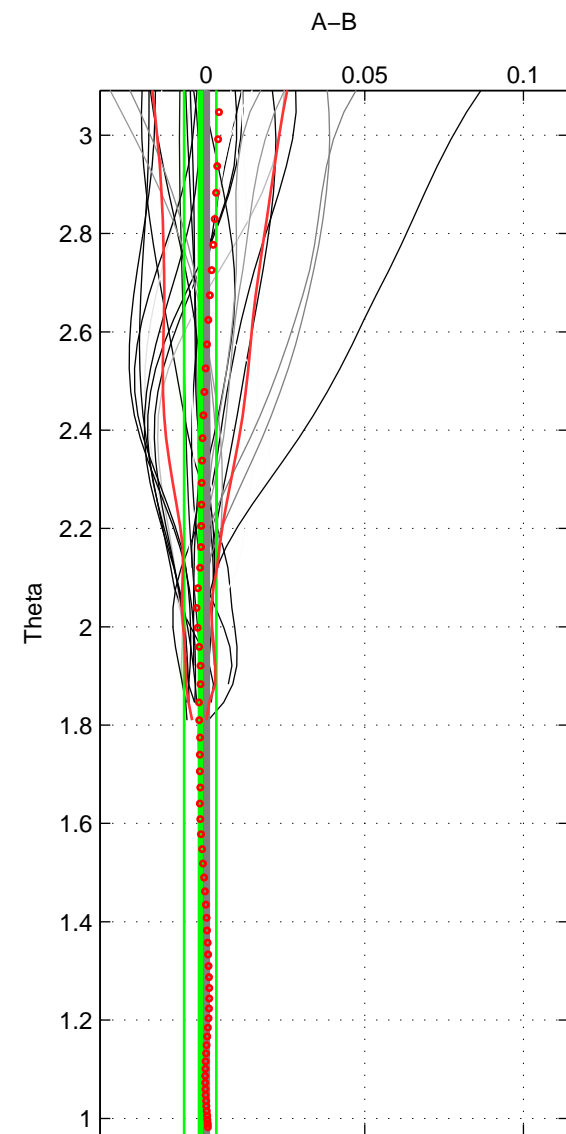

Cruise A (red). Date: Jul 2005 Cruisename: 669-49UF20050615

Cruise B (blue). Date: Feb 2006 Cruisename: 710-49UP20060113

*** "Favourite" values are means of spaces 1 2.

	Offset	O.StDev	Ratio	R.Stdev	Rating
SIGMA:	-0.001	0.004	1.000	0.000	5
THETA:	-0.002	0.005	1.000	0.000	5
DEPTH:	0.003	0.004	1.000	0.000	3
FAV.:	-0.001	0.004	1.000	0.000	5

Profiles of A: 48
 Profiles of B: 21
 Diff profs : 39
 WMoffset (A-B): -0.0009557
 WMoffset stdev: 0.0037141
 WMratio (A/B): 0.99997
 WMratio stdev: 0.00010737

Quality (1-5): 5

Profiles of A: 48
 Profiles of B: 21
 Diff profs : 39
 WMoffset (A-B): -0.0018546
 WMoffset stdev: 0.0050765
 WMratio (A/B): 0.99995
 WMratio stdev: 0.00014669

Quality (1-5): 5

Profiles of A: 48
 Profiles of B: 21
 Diff profs : 39
 WMoffset (A-B): 0.003223
 WMoffset stdev: 0.0038805
 WMratio (A/B): 1.0001
 WMratio stdev: 0.00011252

Quality (1-5): 3

Please note that statistics are bad.