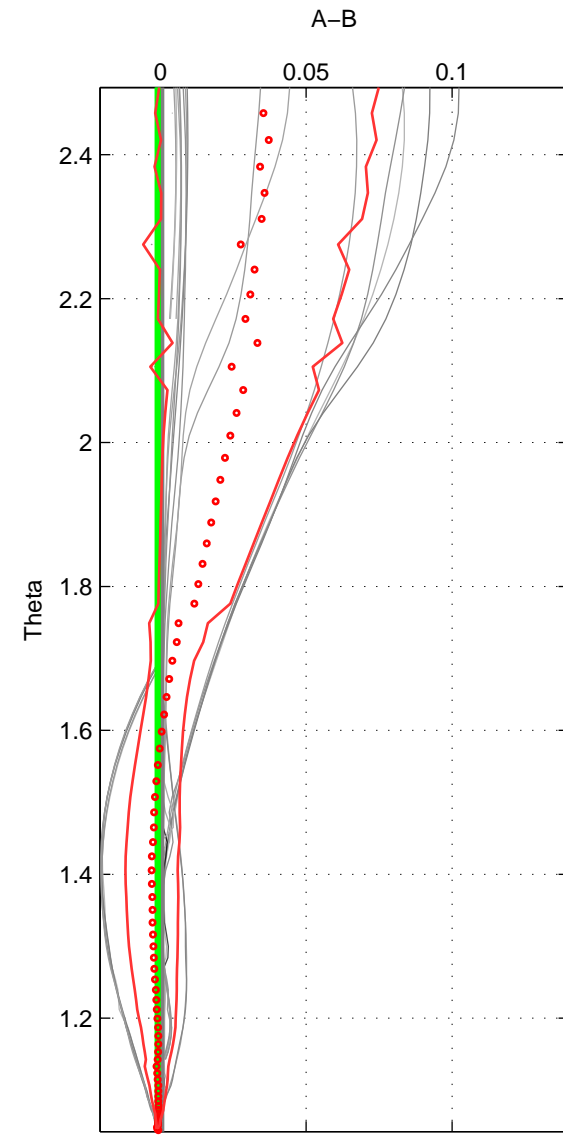

Cruise A (red). Date: Jul 2005 Cruisename: 518-33RR20050617  
 Cruise B (blue). Date: Jul 2011 Cruisename: 626-49RY20110515

\*\*\* "Favourite" values are those of space 2.

	Offset	O.StDev	Ratio	R.Stdev	Rating
SIGMA:	0.002	0.002	1.000	0.000	3
THETA:	-0.001	0.001	1.000	0.000	5
DEPTH:	0.001	0.005	1.000	0.000	3
FAV.:	-0.001	0.001	1.000	0.000	5

Please note that statistics are bad.  
 Profiles of A: 5  
 Profiles of B: 10  
 Diff profs: 15  
 WMoffset (A-B): 0.0017381  
 WMoffset stdev: 0.0018537  
 WMratio (A/B): 1.0001  
 WMratio stdev: 5.369e-05

Quality (1-5): 3

Please note that statistics are bad.  
 Profiles of A: 10  
 Profiles of B: 10  
 Diff profs: 36  
 WMoffset (A-B): -0.00094193  
 WMoffset stdev: 0.00061497  
 WMratio (A/B): 0.99997  
 WMratio stdev: 1.7719e-05

Quality (1-5): 5

Please note that statistics are bad.  
 Profiles of A: 3  
 Profiles of B: 10  
 Diff profs: 11  
 WMoffset (A-B): 0.0008202  
 WMoffset stdev: 0.0049087  
 WMratio (A/B): 1  
 WMratio stdev: 0.00014218