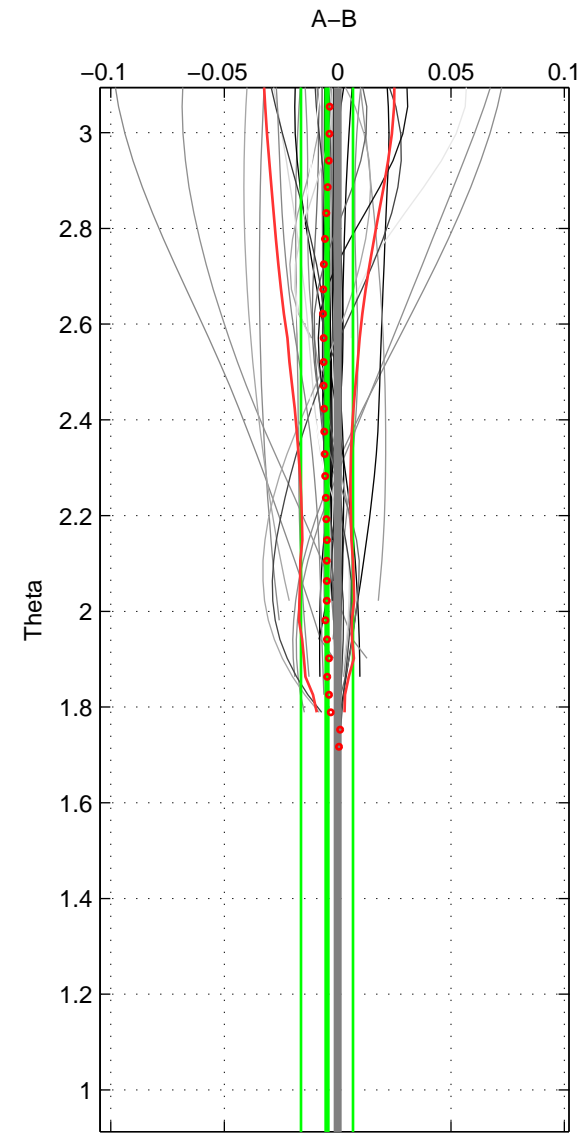

Cruise A (red). Date: Oct 1998 Cruisename: 686-49UP19980916
 Cruise B (blue). Date: Oct 2000 Cruisename: 691-49UP20000920

*** "Favourite" values are those of space 2.

	Offset	O.StDev	Ratio	R.Stdev	Rating
SIGMA:	0.000	0.001	1.000	0.000	4
THETA:	-0.005	0.011	1.000	0.000	5
DEPTH:	-0.007	0.001	1.000	0.000	3
FAV.:	-0.005	0.011	1.000	0.000	5

Profiles of A: 32
 Profiles of B: 17
 Diff profs: 39
 WMoffset (A-B): 0.00026326
 WMoffset stdev: 0.0006336
 WMratio (A/B): 1
 WMratio stdev: 1.8301e-05

Quality (1-5): 4

Profiles of A: 33
 Profiles of B: 17
 Diff profs: 44
 WMoffset (A-B): -0.0046989
 WMoffset stdev: 0.011489
 WMratio (A/B): 0.99986
 WMratio stdev: 0.00033218

Quality (1-5): 5

Profiles of A: 28
 Profiles of B: 17
 Diff profs: 36
 WMoffset (A-B): -0.007089
 WMoffset stdev: 0.0010255
 WMratio (A/B): 0.9998
 WMratio stdev: 2.9686e-05

Quality (1-5): 3

Please note that statistics are bad.