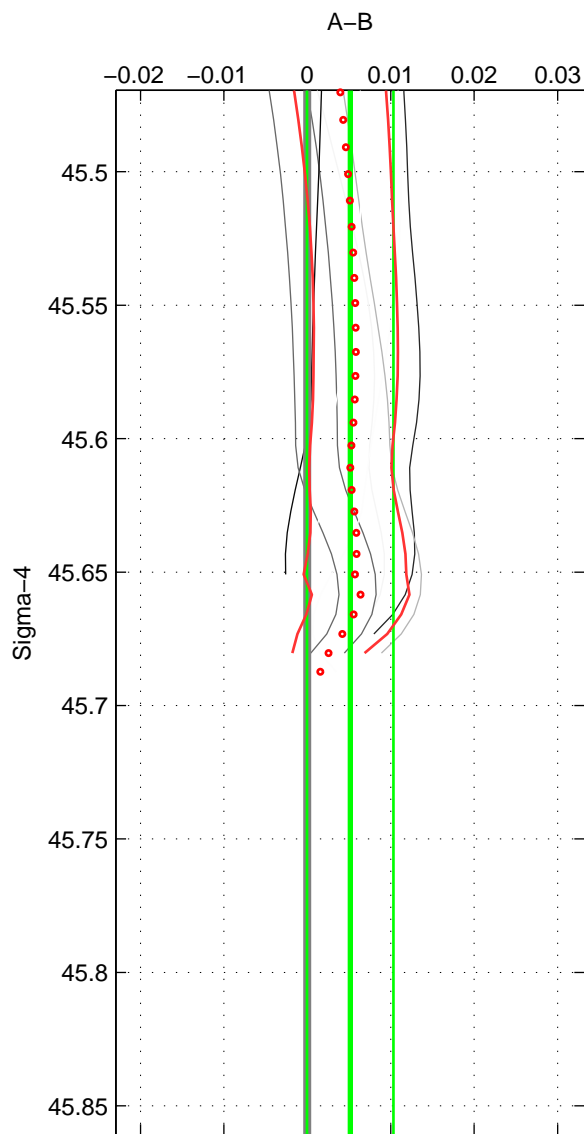

Cruise A (red). Date: Feb 2004 Cruisename: 664-49UF20040120

Cruise B (blue). Date: Jul 2005 Cruisename: 669-49UF20050615

*** "Favourite" values are those of space 2.

	Offset	O.StDev	Ratio	R.Stdev	Rating
SIGMA:	0.005	0.005	1.000	0.000	4
THETA:	0.004	0.007	1.000	0.000	5
DEPTH:	0.005	0.001	1.000	0.000	3
FAV.:	0.004	0.007	1.000	0.000	5

Profiles of A: 6
 Profiles of B: 3
 Diff profs : 8
 WMoffset (A-B): 0.0051474
 WMoffset stdev: 0.0051796
 WMratio (A/B): 1.0001
 WMratio stdev: 0.00014987

Quality (1-5): 4

Profiles of A: 6
 Profiles of B: 3
 Diff profs : 8
 WMoffset (A-B): 0.0038541
 WMoffset stdev: 0.0070385
 WMratio (A/B): 1.0001
 WMratio stdev: 0.00020356

Quality (1-5): 5

Profiles of A: 6
 Profiles of B: 3
 Diff profs : 8
 WMoffset (A-B): 0.0051705
 WMoffset stdev: 0.0014979
 WMratio (A/B): 1.0001
 WMratio stdev: 4.3414e-05

Quality (1-5): 3

Please note that statistics are bad.