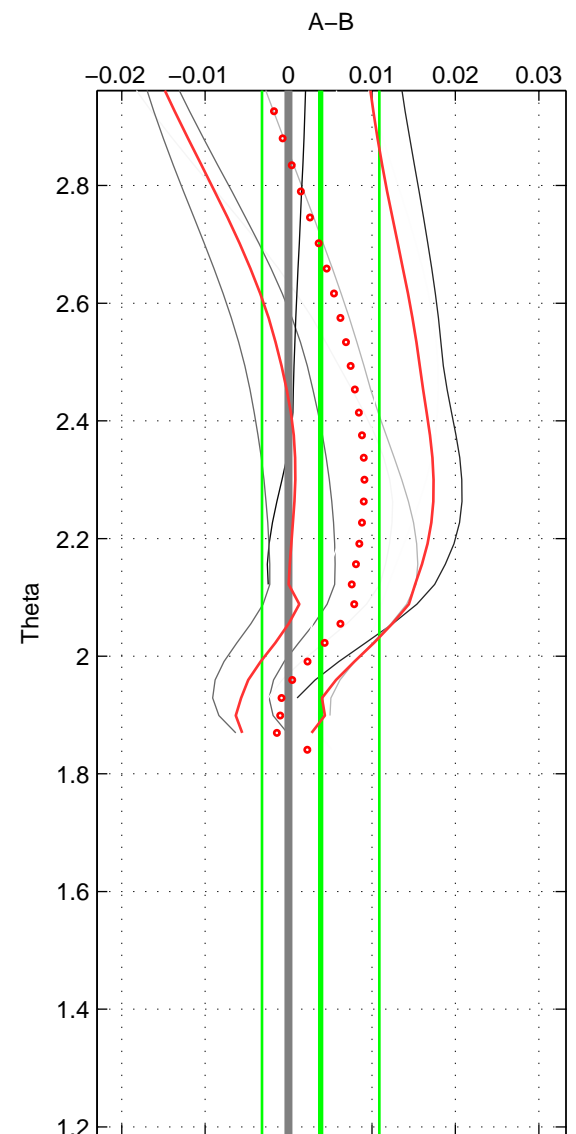

Cruise A (red). Date: Feb 2004 Cruisename: 664-49UF20040120

Cruise B (blue). Date: Jul 2005 Cruisename: 669-49UF20050615

*** "Favourite" values are those of space 2.

	Offset	O.StDev	Ratio	R.Stdev	Rating
SIGMA:	0.005	0.005	1.000	0.000	4
THETA:	0.004	0.007	1.000	0.000	5
DEPTH:	0.005	0.001	1.000	0.000	3
FAV.:	0.004	0.007	1.000	0.000	5

Profiles of A: 6
 Profiles of B: 3
 Diff profs : 8
 WMoffset (A-B): 0.0051474
 WMoffset stdev: 0.0051796
 WMratio (A/B): 1.0001
 WMratio stdev: 0.00014987

Quality (1-5): 4

Profiles of A: 6
 Profiles of B: 3
 Diff profs : 8
 WMoffset (A-B): 0.0038541
 WMoffset stdev: 0.0070385
 WMratio (A/B): 1.0001
 WMratio stdev: 0.00020356

Quality (1-5): 5

Profiles of A: 6
 Profiles of B: 3
 Diff profs : 8
 WMoffset (A-B): 0.0051705
 WMoffset stdev: 0.0014979
 WMratio (A/B): 1.0001
 WMratio stdev: 4.3414e-05

Quality (1-5): 3

Please note that statistics are bad.