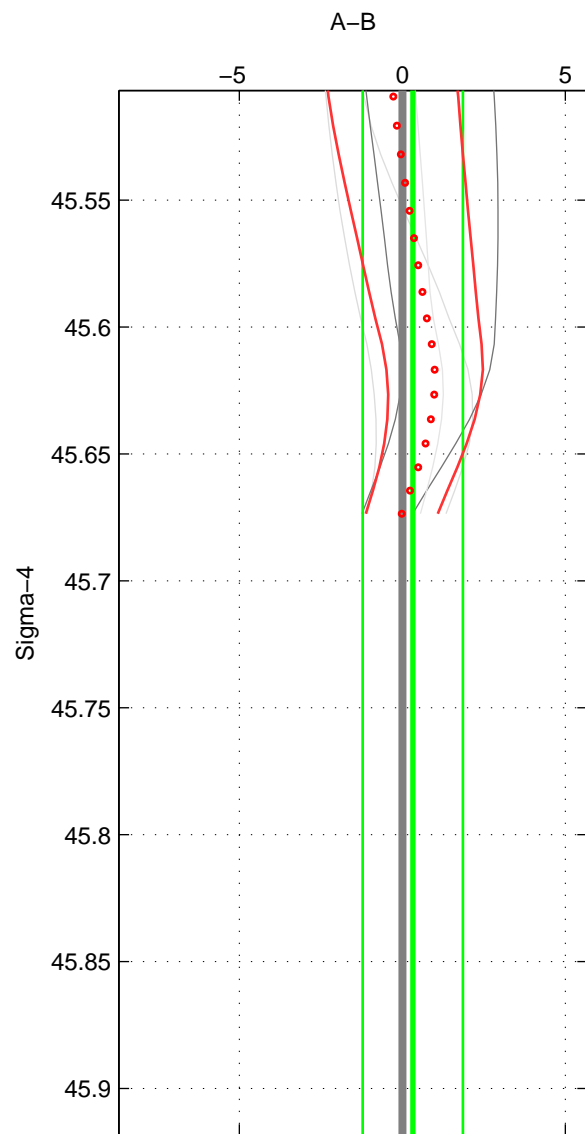

Cruise A (red). Date: Mar 1989 Cruisename: 507-32MW19890206
 Cruise B (blue). Date: Oct 1999 Cruisename: 688-49UP19990917

*** "Favourite" values are means of spaces 1 2.

	Offset	O.StDev	Ratio	R.Stdev	Rating
SIGMA:	0.000	0.002	1.000	0.000	3
THETA:	0.000	0.002	1.000	0.000	3
DEPTH:	-0.005	0.000	1.000	0.000	2
FAV.:	0.000	0.002	1.000	0.000	3

Profiles of A: 5
 Profiles of B: 1
 Diff profs : 5
 WMoffset (A-B): 0.00032019
 WMoffset stdev: 0.0015375
 WMratio (A/B): 1
 WMratio stdev: 4.441e-05

Quality (1-5): 3

Profiles of A: 5
 Profiles of B: 1
 Diff profs : 5
 WMoffset (A-B): 0.00038607
 WMoffset stdev: 0.0018295
 WMratio (A/B): 1
 WMratio stdev: 5.2846e-05

Quality (1-5): 3

Profiles of A: 5
 Profiles of B: 1
 Diff profs : 5
 WMoffset (A-B): -0.004872
 WMoffset stdev: 4.4425e-05
 WMratio (A/B): 0.99986
 WMratio stdev: 1.2609e-06

Quality (1-5): 2

Please note that statistics are bad.