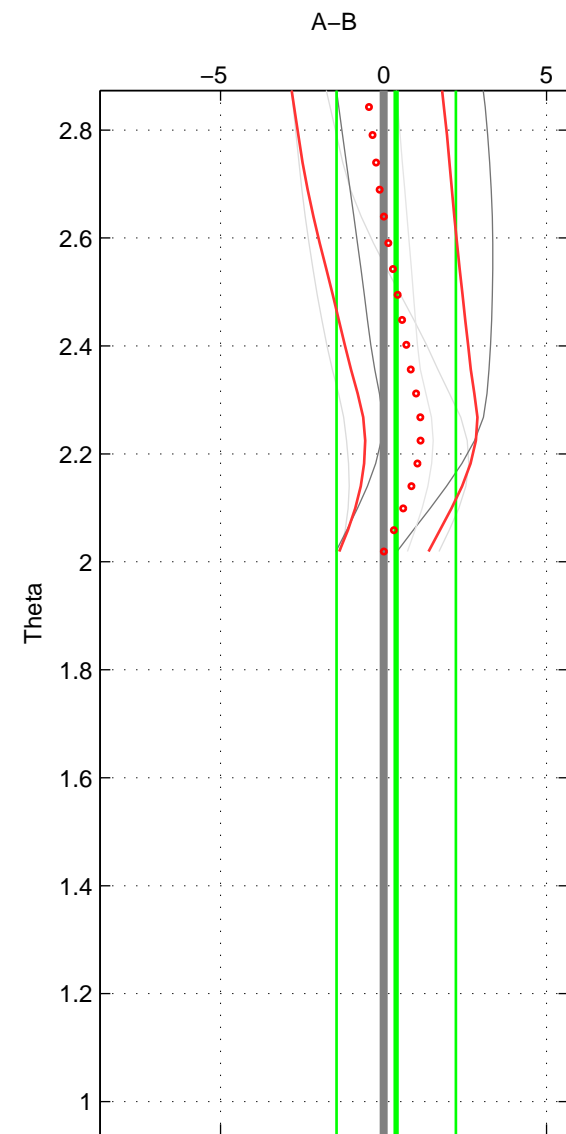

Cruise A (red). Date: Mar 1989 Cruisename: 507-32MW19890206
 Cruise B (blue). Date: Oct 1999 Cruisename: 688-49UP19990917

*** "Favourite" values are means of spaces 1 2.

	Offset	O.StDev	Ratio	R.Stdev	Rating
SIGMA:	0.000	0.002	1.000	0.000	3
THETA:	0.000	0.002	1.000	0.000	3
DEPTH:	-0.005	0.000	1.000	0.000	2
FAV.:	0.000	0.002	1.000	0.000	3

Profiles of A: 5
 Profiles of B: 1
 Diff profs : 5
 WMoffset (A-B): 0.00032019
 WMoffset stdev: 0.0015375
 WMratio (A/B): 1
 WMratio stdev: 4.441e-05

Quality (1-5): 3

Profiles of A: 5
 Profiles of B: 1
 Diff profs : 5
 WMoffset (A-B): 0.00038607
 WMoffset stdev: 0.0018295
 WMratio (A/B): 1
 WMratio stdev: 5.2846e-05

Quality (1-5): 3

Profiles of A: 5
 Profiles of B: 1
 Diff profs : 5
 WMoffset (A-B): -0.004872
 WMoffset stdev: 4.4425e-05
 WMratio (A/B): 0.99986
 WMratio stdev: 1.2609e-06

Quality (1-5): 2

Please note that statistics are bad.