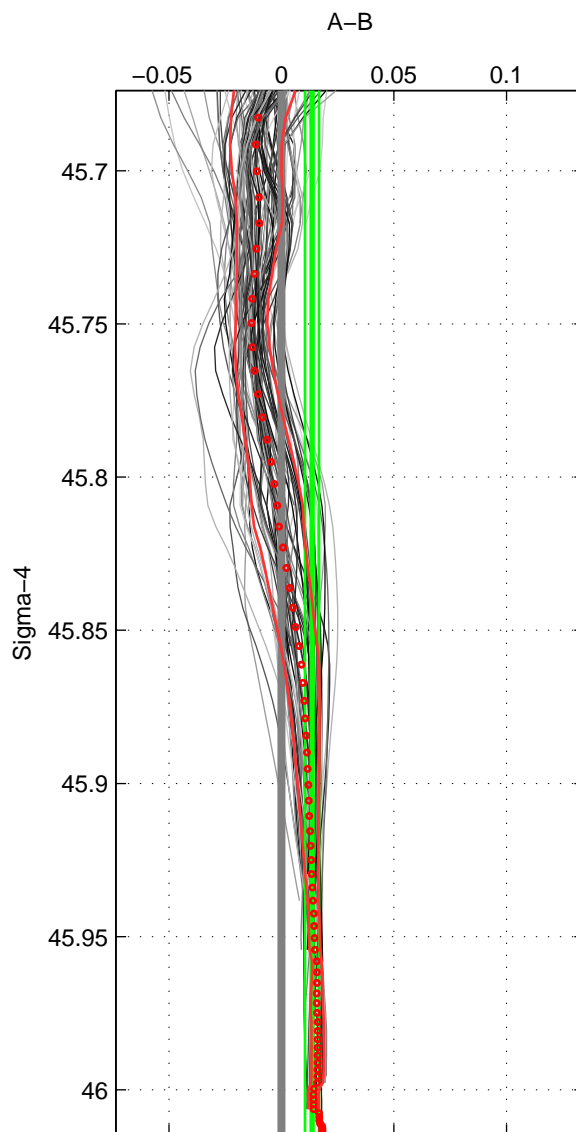

Cruise A (red). Date: Jun 2008 Cruisename: 276-35TH20080610

Cruise B (blue). Date: Apr 1991 Cruisename: 297-64TR19910408

*** "Favourite" values are means of spaces 1 2 3.

	Offset	O.StDev	Ratio	R.Stdev	Rating
SIGMA:	0.014	0.003	1.000	0.000	4
THETA:	0.014	0.003	1.000	0.000	4
DEPTH:	-0.000	0.014	1.000	0.000	4
FAV.:	0.009	0.007	1.000	0.000	4

Profiles of A: 22
 Profiles of B: 13
 Diff profs : 100
 WMoffset (A-B): 0.013594
 WMoffset stdev: 0.0031261
 WMratio (A/B): 1.0004
 WMratio stdev: 8.9636e-05

Quality (1-5): 4

Profiles of A: 22
 Profiles of B: 13
 Diff profs : 100
 WMoffset (A-B): 0.013529
 WMoffset stdev: 0.0030864
 WMratio (A/B): 1.0004
 WMratio stdev: 8.8492e-05

Quality (1-5): 4

Profiles of A: 22
 Profiles of B: 13
 Diff profs : 100
 WMoffset (A-B): -8.2399e-05
 WMoffset stdev: 0.0139
 WMratio (A/B): 1
 WMratio stdev: 0.00039813

Quality (1-5): 4