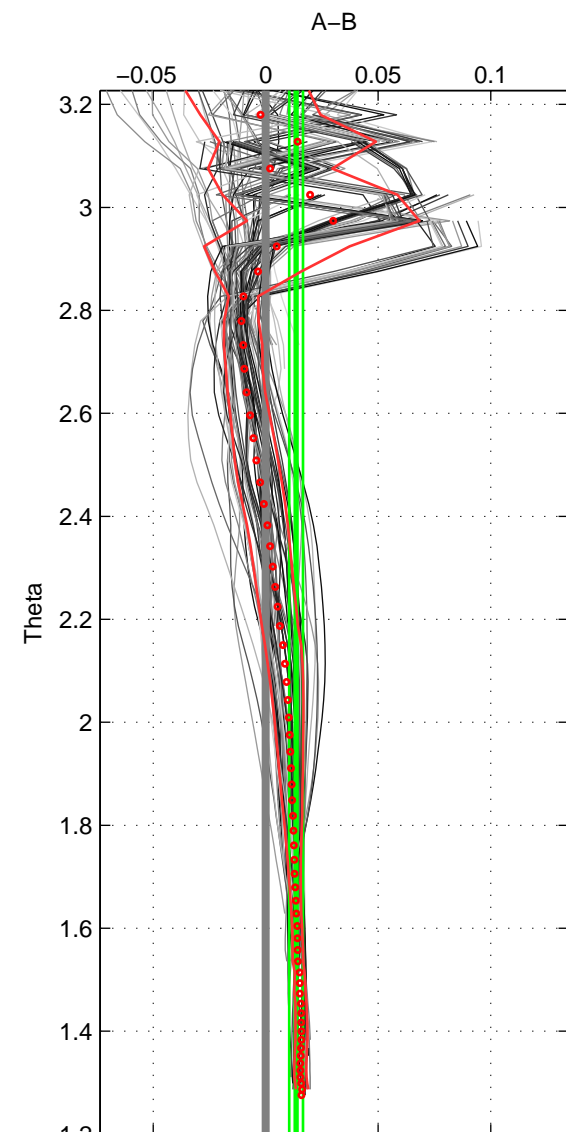

Cruise A (red). Date: Jun 2008 Cruisename: 276-35TH20080610

Cruise B (blue). Date: Apr 1991 Cruisename: 297-64TR19910408

*** "Favourite" values are means of spaces 1 2 3.

	Offset	O.StDev	Ratio	R.Stdev	Rating
SIGMA:	0.014	0.003	1.000	0.000	4
THETA:	0.014	0.003	1.000	0.000	4
DEPTH:	-0.000	0.014	1.000	0.000	4
FAV.:	0.009	0.007	1.000	0.000	4

Profiles of A: 22
 Profiles of B: 13
 Diff profs : 100
 WMoffset (A-B): 0.013594
 WMoffset stdev: 0.0031261
 WMratio (A/B): 1.0004
 WMratio stdev: 8.9636e-05

Quality (1-5): 4

Profiles of A: 22
 Profiles of B: 13
 Diff profs : 100
 WMoffset (A-B): 0.013529
 WMoffset stdev: 0.0030864
 WMratio (A/B): 1.0004
 WMratio stdev: 8.8492e-05

Quality (1-5): 4

Profiles of A: 22
 Profiles of B: 13
 Diff profs : 100
 WMoffset (A-B): -8.2399e-05
 WMoffset stdev: 0.0139
 WMratio (A/B): 1
 WMratio stdev: 0.00039813

Quality (1-5): 4