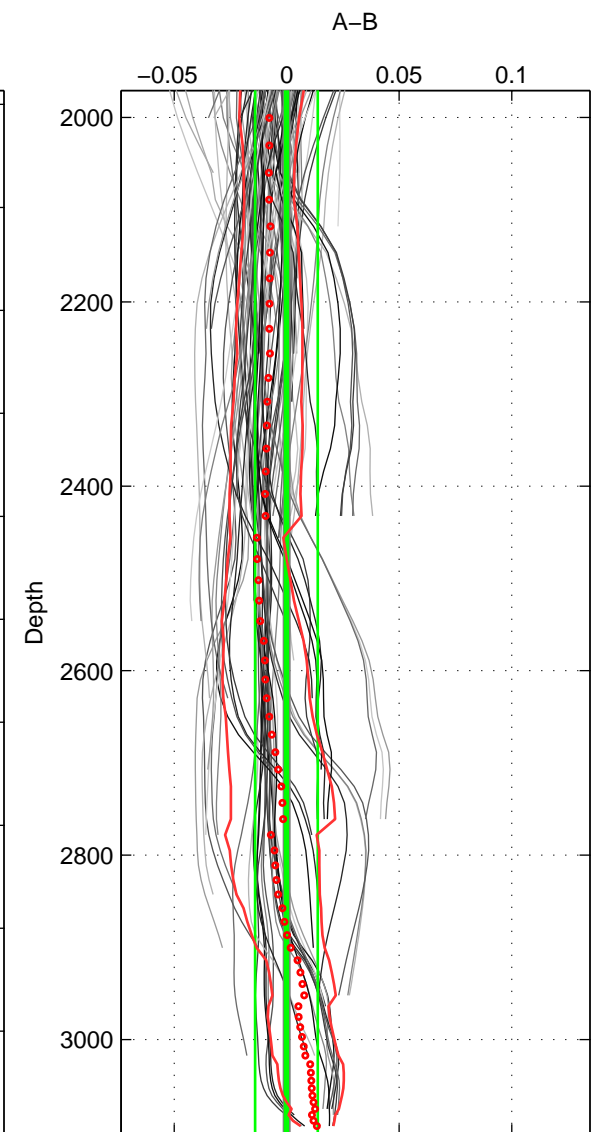

Cruise A (red). Date: Jun 2008 Cruisename: 276-35TH20080610

Cruise B (blue). Date: Apr 1991 Cruisename: 297-64TR19910408

*** "Favourite" values are means of spaces 1 2 3.

	Offset	O.StDev	Ratio	R.Stdev	Rating
SIGMA:	0.014	0.003	1.000	0.000	4
THETA:	0.014	0.003	1.000	0.000	4
DEPTH:	-0.000	0.014	1.000	0.000	4
FAV.:	0.009	0.007	1.000	0.000	4

Profiles of A: 22
 Profiles of B: 13
 Diff profs : 100
 WMoffset (A-B): 0.013594
 WMoffset stdev: 0.0031261
 WMratio (A/B): 1.0004
 WMratio stdev: 8.9636e-05

Quality (1-5): 4

Profiles of A: 22
 Profiles of B: 13
 Diff profs : 100
 WMoffset (A-B): 0.013529
 WMoffset stdev: 0.0030864
 WMratio (A/B): 1.0004
 WMratio stdev: 8.8492e-05

Quality (1-5): 4

Profiles of A: 22
 Profiles of B: 13
 Diff profs : 100
 WMoffset (A-B): -8.2399e-05
 WMoffset stdev: 0.0139
 WMratio (A/B): 1
 WMratio stdev: 0.00039813

Quality (1-5): 4