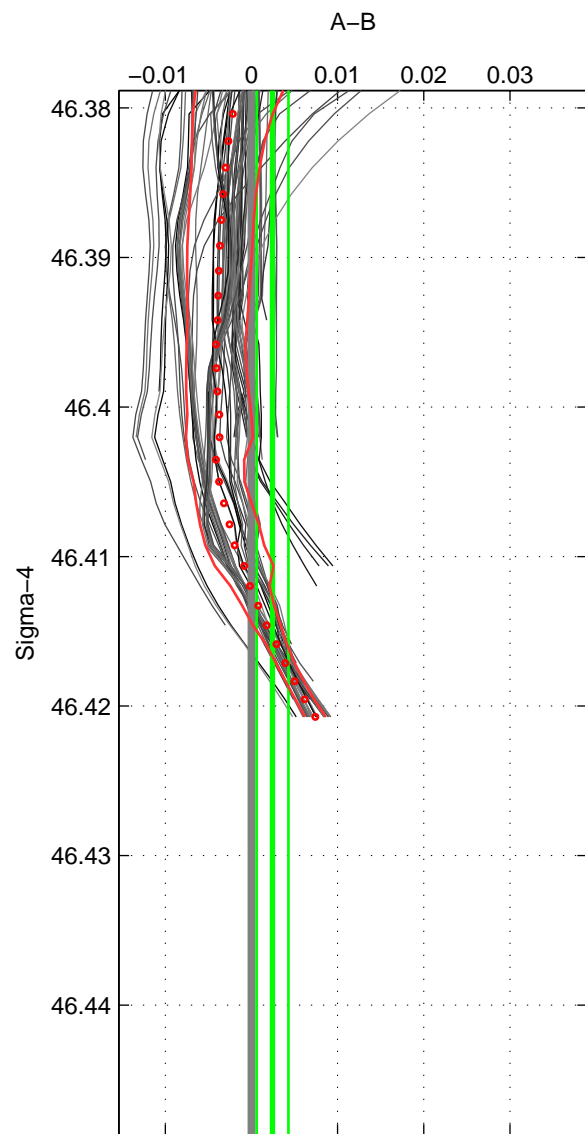

Cruise A (red). Date: Aug 1993 Cruisename: 87-58JH19930730
 Cruise B (blue). Date: May 1997 Cruisename: 96-58JH19970414

*** "Favourite" values are means of spaces 1 2 3.

	Offset	O.StDev	Ratio	R.Stdev	Rating
SIGMA:	0.002	0.002	1.000	0.000	5
THETA:	0.002	0.004	1.000	0.000	5
DEPTH:	0.011	0.005	1.000	0.000	5
FAV.:	0.005	0.003	1.000	0.000	5

Profiles of A: 12
 Profiles of B: 37
 Diff profs : 77
 WMoffset (A-B): 0.0024466
 WMoffset stdev: 0.0018387
 WMratio (A/B): 1.0001
 WMratio stdev: 5.2684e-05

Quality (1-5): 5

Profiles of A: 12
 Profiles of B: 38
 Diff profs : 79
 WMoffset (A-B): 0.0016425
 WMoffset stdev: 0.0037685
 WMratio (A/B): 1
 WMratio stdev: 0.00010797

Quality (1-5): 5

Profiles of A: 12
 Profiles of B: 38
 Diff profs : 78
 WMoffset (A-B): 0.010996
 WMoffset stdev: 0.0048074
 WMratio (A/B): 1.0003
 WMratio stdev: 0.00013775

Quality (1-5): 5