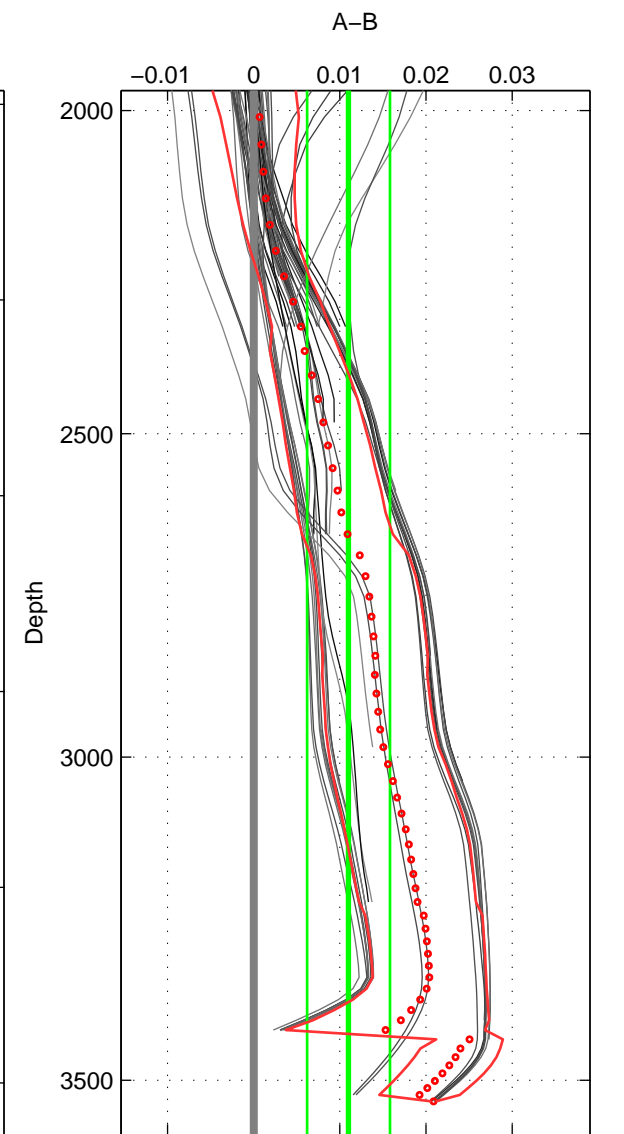

Cruise A (red). Date: Aug 1993 Cruisename: 87-58JH19930730
 Cruise B (blue). Date: May 1997 Cruisename: 96-58JH19970414

*** "Favourite" values are means of spaces 1 2 3.

	Offset	O.StDev	Ratio	R.Stdev	Rating
SIGMA:	0.002	0.002	1.000	0.000	5
THETA:	0.002	0.004	1.000	0.000	5
DEPTH:	0.011	0.005	1.000	0.000	5
FAV.:	0.005	0.003	1.000	0.000	5

Profiles of A: 12
 Profiles of B: 37
 Diff profs : 77
 WMoffset (A-B): 0.0024466
 WMoffset stdev: 0.0018387
 WMratio (A/B): 1.0001
 WMratio stdev: 5.2684e-05

Quality (1-5): 5

Profiles of A: 12
 Profiles of B: 38
 Diff profs : 79
 WMoffset (A-B): 0.0016425
 WMoffset stdev: 0.0037685
 WMratio (A/B): 1
 WMratio stdev: 0.00010797

Quality (1-5): 5

Profiles of A: 12
 Profiles of B: 38
 Diff profs : 78
 WMoffset (A-B): 0.010996
 WMoffset stdev: 0.0048074
 WMratio (A/B): 1.0003
 WMratio stdev: 0.00013775

Quality (1-5): 5