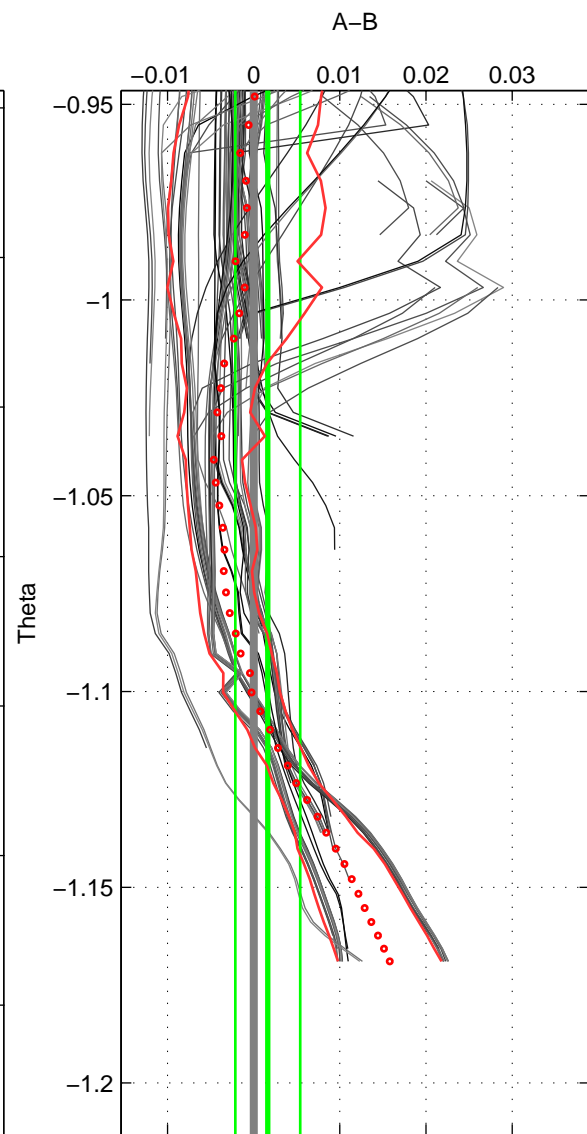

Cruise A (red). Date: Aug 1993 Cruisename: 87-58JH19930730
 Cruise B (blue). Date: May 1997 Cruisename: 96-58JH19970414

*** "Favourite" values are means of spaces 1 2 3.

	Offset	O.StDev	Ratio	R.Stdev	Rating
SIGMA:	0.002	0.002	1.000	0.000	5
THETA:	0.002	0.004	1.000	0.000	5
DEPTH:	0.011	0.005	1.000	0.000	5
FAV.:	0.005	0.003	1.000	0.000	5

Profiles of A: 12
 Profiles of B: 37
 Diff profs : 77
 WMoffset (A-B): 0.0024466
 WMoffset stdev: 0.0018387
 WMratio (A/B): 1.0001
 WMratio stdev: 5.2684e-05

Quality (1-5): 5

Profiles of A: 12
 Profiles of B: 38
 Diff profs : 79
 WMoffset (A-B): 0.0016425
 WMoffset stdev: 0.0037685
 WMratio (A/B): 1
 WMratio stdev: 0.00010797

Quality (1-5): 5

Profiles of A: 12
 Profiles of B: 38
 Diff profs : 78
 WMoffset (A-B): 0.010996
 WMoffset stdev: 0.0048074
 WMratio (A/B): 1.0003
 WMratio stdev: 0.00013775

Quality (1-5): 5