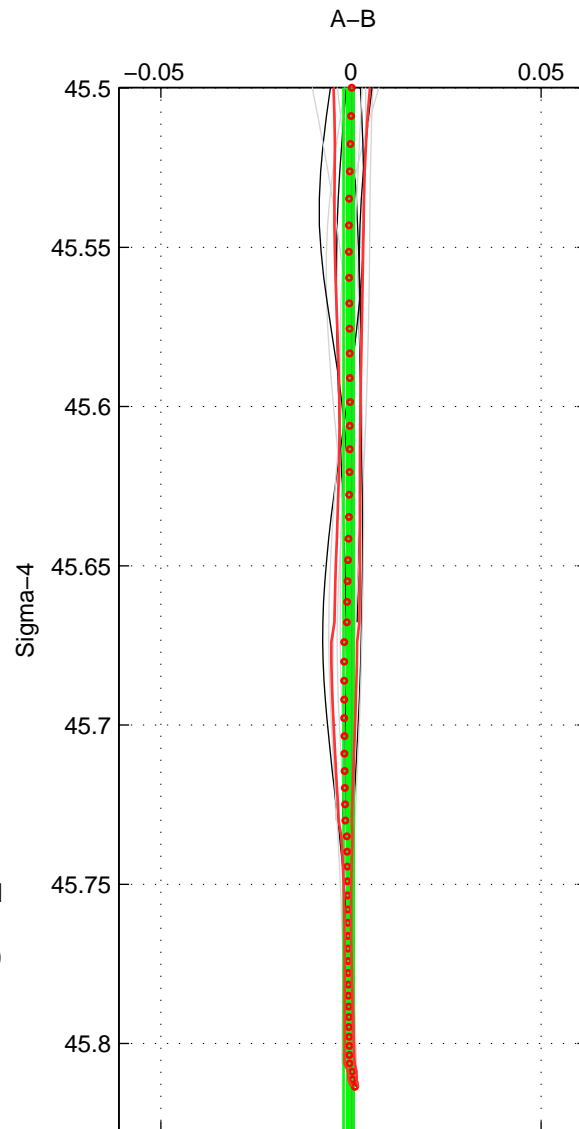

Cruise A (red). Date: Jun 2000 Cruisename: 571-49HO20000601
 Cruise B (blue). Date: Jul 2001 Cruisename: 575-49HO20010710

*** "Favourite" values are means of spaces 1 2 3.

	Offset	O.StDev	Ratio	R.Stdev	Rating
SIGMA:	-0.001	0.001	1.000	0.000	4
THETA:	-0.002	0.003	1.000	0.000	4
DEPTH:	-0.003	0.005	1.000	0.000	4
FAV. :	-0.002	0.003	1.000	0.000	4

Profiles of A: 5
 Profiles of B: 6
 Diff profs : 14
 WMoffset (A-B): -0.00061046
 WMoffset stdev: 0.0013121
 WMratio (A/B): 0.99998
 WMratio stdev: 3.7866e-05

Quality (1-5): 4

Profiles of A: 5
 Profiles of B: 6
 Diff profs : 14
 WMoffset (A-B): -0.0019044
 WMoffset stdev: 0.0029185
 WMratio (A/B): 0.99995
 WMratio stdev: 8.4235e-05

Quality (1-5): 4

Profiles of A: 5
 Profiles of B: 6
 Diff profs : 14
 WMoffset (A-B): -0.0032191
 WMoffset stdev: 0.0048557
 WMratio (A/B): 0.99991
 WMratio stdev: 0.00014009

Quality (1-5): 4