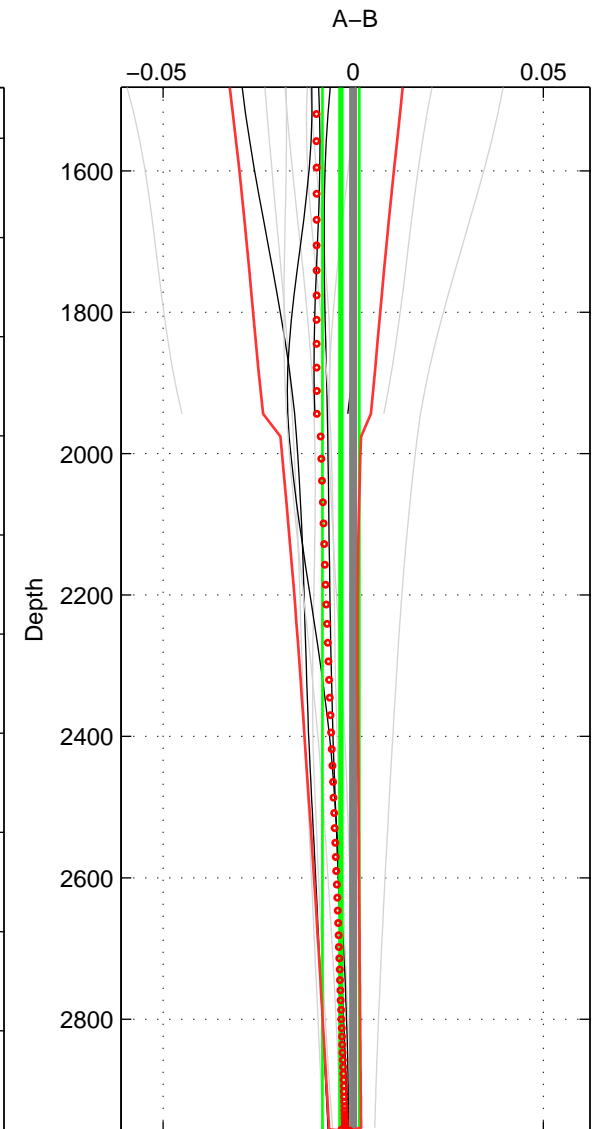

Cruise A (red). Date: Jun 2000 Cruisename: 571-49HO20000601
 Cruise B (blue). Date: Jul 2001 Cruisename: 575-49HO20010710

*** "Favourite" values are means of spaces 1 2 3.

	Offset	O.StDev	Ratio	R.Stdev	Rating
SIGMA:	-0.001	0.001	1.000	0.000	4
THETA:	-0.002	0.003	1.000	0.000	4
DEPTH:	-0.003	0.005	1.000	0.000	4
FAV. :	-0.002	0.003	1.000	0.000	4

Profiles of A: 5
 Profiles of B: 6
 Diff profs : 14
 WMoffset (A-B): -0.00061046
 WMoffset stdev: 0.0013121
 WMratio (A/B): 0.99998
 WMratio stdev: 3.7866e-05

Quality (1-5): 4

Profiles of A: 5
 Profiles of B: 6
 Diff profs : 14
 WMoffset (A-B): -0.0019044
 WMoffset stdev: 0.0029185
 WMratio (A/B): 0.99995
 WMratio stdev: 8.4235e-05

Quality (1-5): 4

Profiles of A: 5
 Profiles of B: 6
 Diff profs : 14
 WMoffset (A-B): -0.0032191
 WMoffset stdev: 0.0048557
 WMratio (A/B): 0.99991
 WMratio stdev: 0.00014009

Quality (1-5): 4