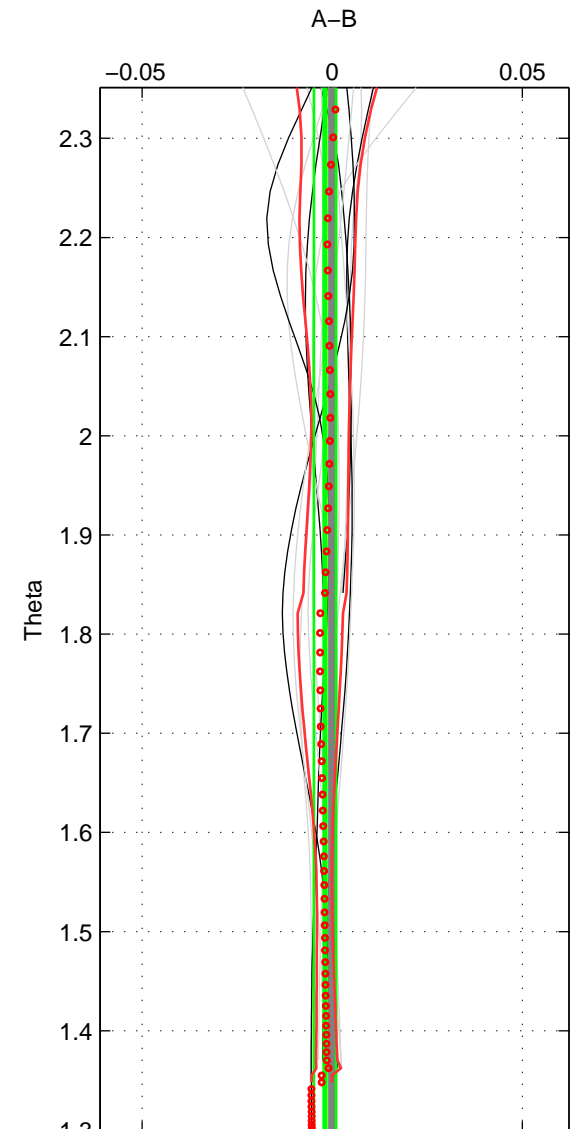

Cruise A (red). Date: Jun 2000 Cruisename: 571-49HO20000601
 Cruise B (blue). Date: Jul 2001 Cruisename: 575-49HO20010710

*** "Favourite" values are means of spaces 1 2 3.

	Offset	O.StDev	Ratio	R.Stdev	Rating
SIGMA:	-0.001	0.001	1.000	0.000	4
THETA:	-0.002	0.003	1.000	0.000	4
DEPTH:	-0.003	0.005	1.000	0.000	4
FAV. :	-0.002	0.003	1.000	0.000	4

Profiles of A: 5
 Profiles of B: 6
 Diff profs : 14
 WMoffset (A-B): -0.00061046
 WMoffset stdev: 0.0013121
 WMratio (A/B): 0.99998
 WMratio stdev: 3.7866e-05

Quality (1-5): 4

Profiles of A: 5
 Profiles of B: 6
 Diff profs : 14
 WMoffset (A-B): -0.0019044
 WMoffset stdev: 0.0029185
 WMratio (A/B): 0.99995
 WMratio stdev: 8.4235e-05

Quality (1-5): 4

Profiles of A: 5
 Profiles of B: 6
 Diff profs : 14
 WMoffset (A-B): -0.0032191
 WMoffset stdev: 0.0048557
 WMratio (A/B): 0.99991
 WMratio stdev: 0.00014009

Quality (1-5): 4