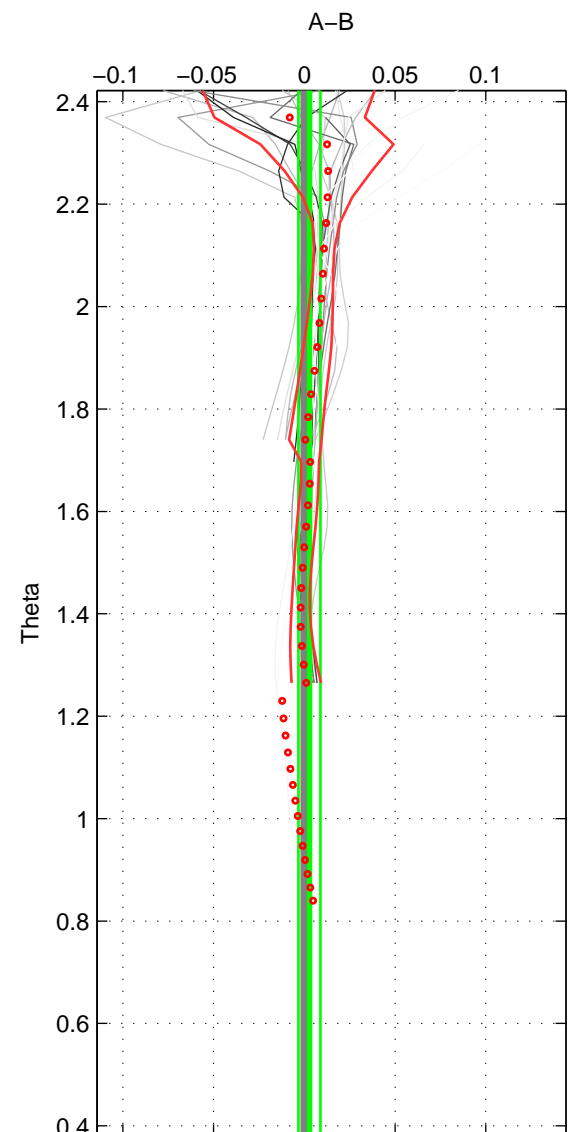

Cruise A (red). Date: Nov 2004 Cruisename: 322-90AV20041104

Cruise B (blue). Date: Jan 1998 Cruisename: 325-91AA19971204

\*\*\* "Favourite" values are means of spaces 1 2.

	Offset	O.StDev	Ratio	R.Stdev	Rating
SIGMA:	0.007	0.005	1.000	0.000	4
THETA:	0.003	0.006	1.000	0.000	4
DEPTH:	0.011	0.008	1.000	0.000	3
FAV.:	0.005	0.005	1.000	0.000	4

Profiles of A: 17  
 Profiles of B: 3  
 Diff profs : 21  
 WMoffset (A-B): 0.0068377  
 WMoffset stdev: 0.0048147  
 WMratio (A/B): 1.0002  
 WMratio stdev: 0.00013852

Quality (1-5): 4

Profiles of A: 17  
 Profiles of B: 3  
 Diff profs : 21  
 WMoffset (A-B): 0.0028056  
 WMoffset stdev: 0.0060392  
 WMratio (A/B): 1.0001  
 WMratio stdev: 0.00017369

Quality (1-5): 4

Profiles of A: 17  
 Profiles of B: 3  
 Diff profs : 21  
 WMoffset (A-B): 0.010642  
 WMoffset stdev: 0.0083539  
 WMratio (A/B): 1.0003  
 WMratio stdev: 0.00024031

Quality (1-5): 3