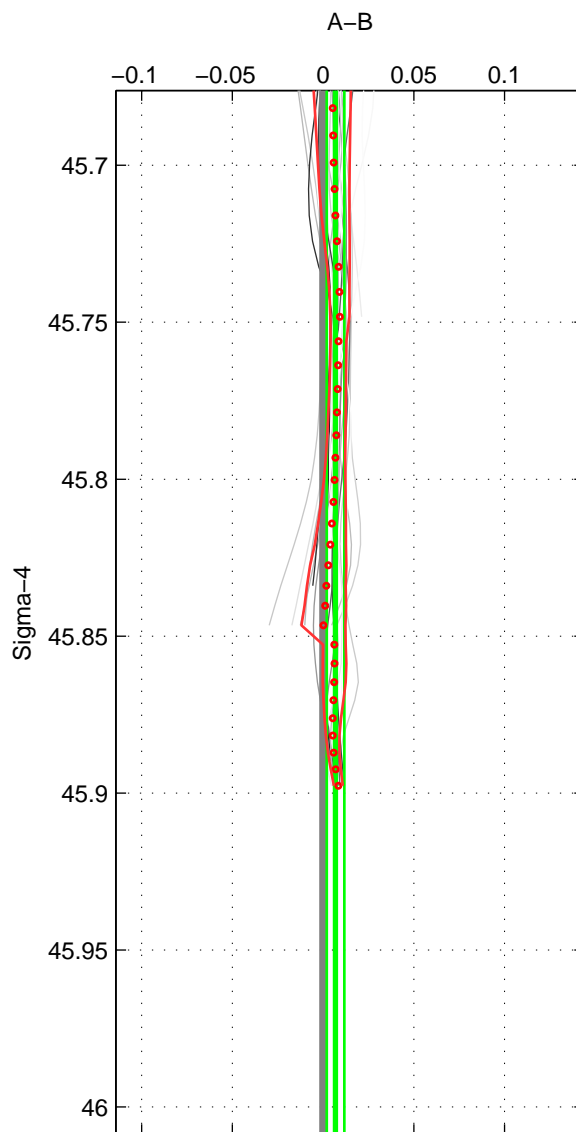

Cruise A (red). Date: Nov 2004 Cruisename: 322-90AV20041104

Cruise B (blue). Date: Jan 1998 Cruisename: 325-91AA19971204

\*\*\* "Favourite" values are means of spaces 1 2.

	Offset	O.StDev	Ratio	R.Stdev	Rating
SIGMA:	0.007	0.005	1.000	0.000	4
THETA:	0.003	0.006	1.000	0.000	4
DEPTH:	0.011	0.008	1.000	0.000	3
FAV.:	0.005	0.005	1.000	0.000	4

Profiles of A: 17  
 Profiles of B: 3  
 Diff profs : 21  
 WMoffset (A-B): 0.0068377  
 WMoffset stdev: 0.0048147  
 WMratio (A/B): 1.0002  
 WMratio stdev: 0.00013852

Quality (1-5): 4

Profiles of A: 17  
 Profiles of B: 3  
 Diff profs : 21  
 WMoffset (A-B): 0.0028056  
 WMoffset stdev: 0.0060392  
 WMratio (A/B): 1.0001  
 WMratio stdev: 0.00017369

Quality (1-5): 4

Profiles of A: 17  
 Profiles of B: 3  
 Diff profs : 21  
 WMoffset (A-B): 0.010642  
 WMoffset stdev: 0.0083539  
 WMratio (A/B): 1.0003  
 WMratio stdev: 0.00024031

Quality (1-5): 3