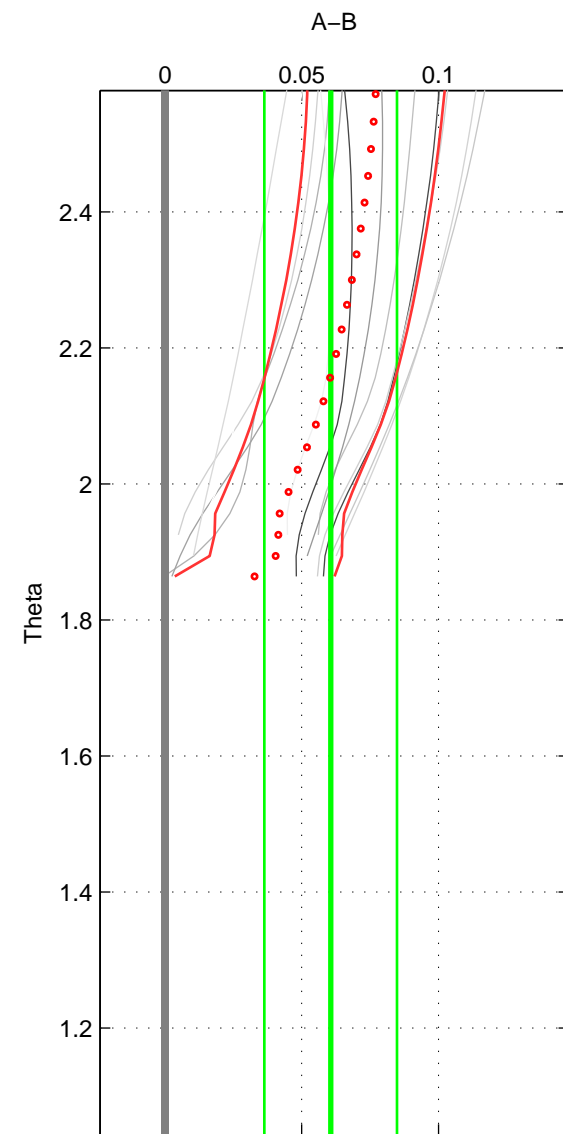

Cruise A (red). Date: Jul 2005 Cruisename: 518-33RR20050617

Cruise B (blue). Date: Jul 2004 Cruisename: 666-49UF20040616

\*\*\* "Favourite" values are those of space 2.

|        | Offset | O.StDev | Ratio | R.Stdev | Rating |
|--------|--------|---------|-------|---------|--------|
| SIGMA: | NaN    | NaN     | NaN   | NaN     | NaN    |
| THETA: | 0.061  | 0.024   | 1.002 | 0.001   | 3      |
| DEPTH: | NaN    | NaN     | NaN   | NaN     | NaN    |
| FAV. : | 0.061  | 0.024   | 1.002 | 0.001   | 3      |

Profiles of A: 5  
 Profiles of B: 5  
 Diff profs : 13  
 WMoffset (A-B): 0.060577  
 WMoffset stdev: 0.024208  
 WMratio (A/B): 1.0018  
 WMratio stdev: 0.00070101

Quality (1-5): 3