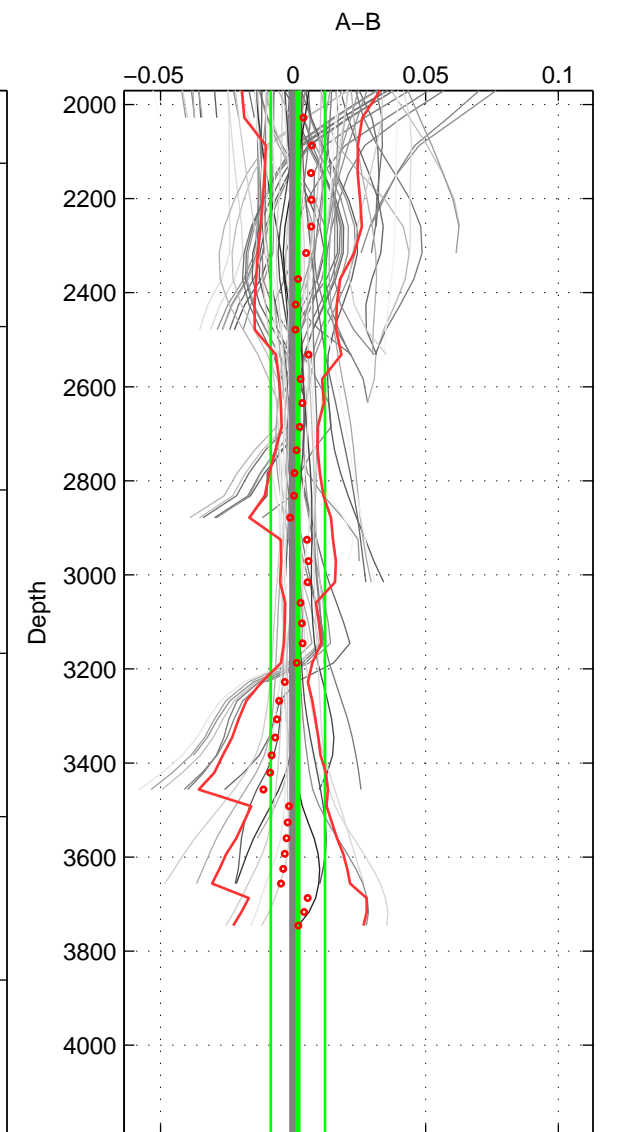

Cruise A (red). Date: Sep 1996 Cruisename: 332-09AR19960822

Cruise B (blue). Date: Jan 2008 Cruisename: 338-09AR20071216

\*\*\* "Favourite" values are means of spaces 1 2 3.

	Offset	O.StDev	Ratio	R.Stdev	Rating
SIGMA:	-0.002	0.001	1.000	0.000	5
THETA:	-0.001	0.002	1.000	0.000	5
DEPTH:	0.002	0.010	1.000	0.000	5
FAV. :	-0.000	0.005	1.000	0.000	5

Profiles of A: 20  
 Profiles of B: 18  
 Diff profs : 94  
 WMoffset (A-B): -0.0016614  
 WMoffset stdev: 0.0014046  
 WMratio (A/B): 0.99995  
 WMratio stdev: 4.0454e-05

Quality (1-5): 5

Profiles of A: 20  
 Profiles of B: 19  
 Diff profs : 100  
 WMoffset (A-B): -0.00055881  
 WMoffset stdev: 0.0022817  
 WMratio (A/B): 0.99998  
 WMratio stdev: 6.571e-05

Quality (1-5): 5

Profiles of A: 20  
 Profiles of B: 18  
 Diff profs : 94  
 WMoffset (A-B): 0.0017533  
 WMoffset stdev: 0.010226  
 WMratio (A/B): 1.0001  
 WMratio stdev: 0.00029499

Quality (1-5): 5