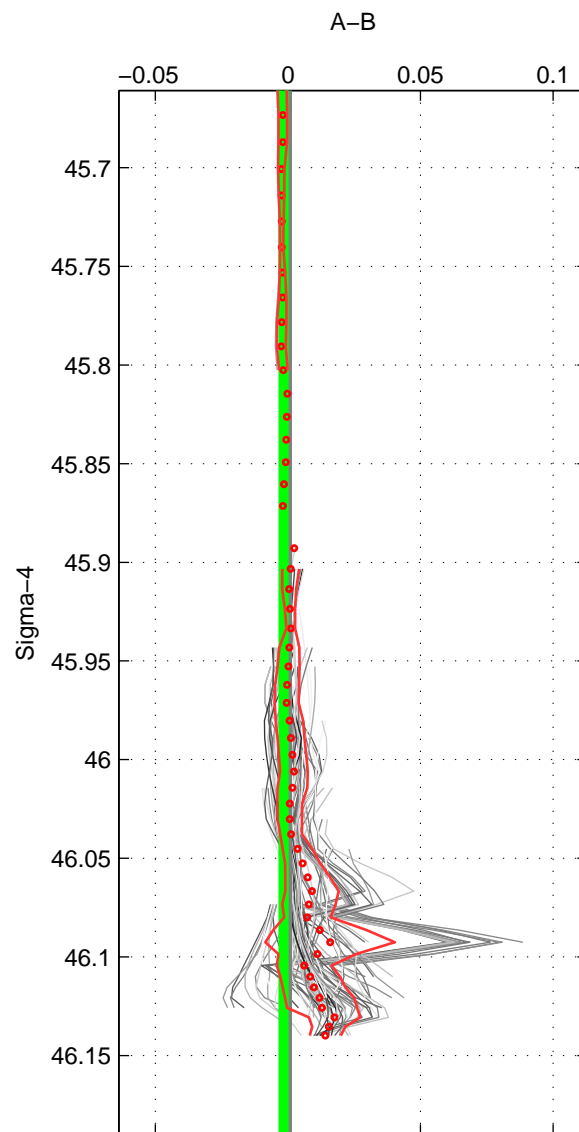

Cruise A (red). Date: Sep 1996 Cruisename: 332-09AR19960822

Cruise B (blue). Date: Jan 2008 Cruisename: 338-09AR20071216

\*\*\* "Favourite" values are means of spaces 1 2 3.

	Offset	O.StDev	Ratio	R.Stdev	Rating
SIGMA:	-0.002	0.001	1.000	0.000	5
THETA:	-0.001	0.002	1.000	0.000	5
DEPTH:	0.002	0.010	1.000	0.000	5
FAV. :	-0.000	0.005	1.000	0.000	5

Profiles of A: 20  
 Profiles of B: 18  
 Diff profs : 94  
 WMoffset (A-B): -0.0016614  
 WMoffset stdev: 0.0014046  
 WMratio (A/B): 0.99995  
 WMratio stdev: 4.0454e-05

Quality (1-5): 5

Profiles of A: 20  
 Profiles of B: 19  
 Diff profs : 100  
 WMoffset (A-B): -0.00055881  
 WMoffset stdev: 0.0022817  
 WMratio (A/B): 0.99998  
 WMratio stdev: 6.571e-05

Quality (1-5): 5

Profiles of A: 20  
 Profiles of B: 18  
 Diff profs : 94  
 WMoffset (A-B): 0.0017533  
 WMoffset stdev: 0.010226  
 WMratio (A/B): 1.0001  
 WMratio stdev: 0.00029499

Quality (1-5): 5