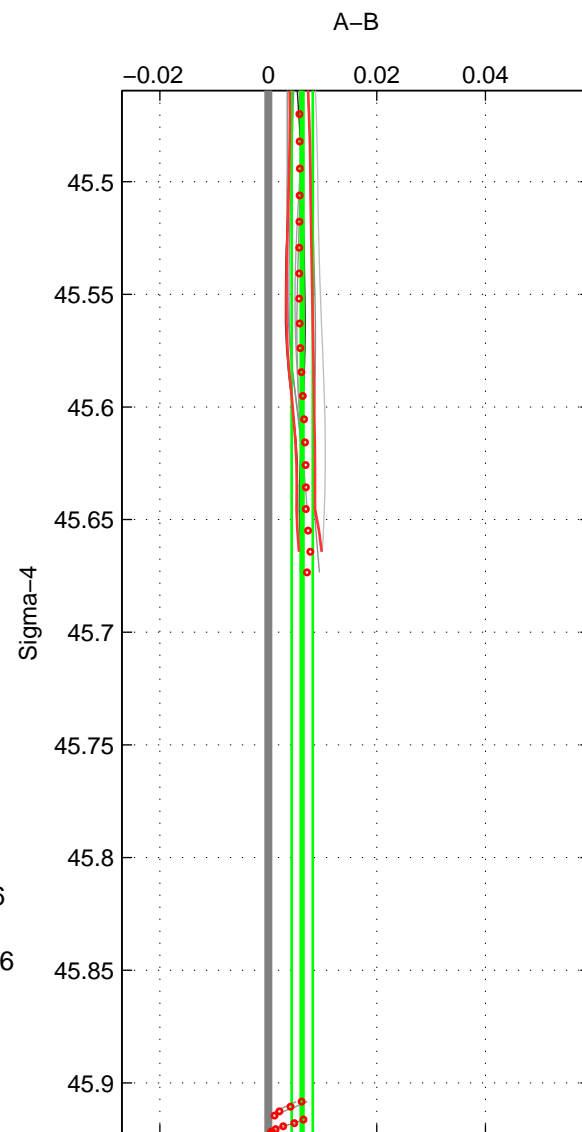

Cruise A (red). Date: Jul 1987 Cruisename: 483-31OC19870606

Cruise B (blue). Date: Oct 1998 Cruisename: 686-49UP19980916

*** "Favourite" values are means of spaces 1 2.

| | Offset | O.StDev | Ratio | R.Stdev | Rating |
|--------|--------|---------|-------|---------|--------|
| SIGMA: | 0.006 | 0.002 | 1.000 | 0.000 | 4 |
| THETA: | 0.011 | 0.014 | 1.000 | 0.000 | 4 |
| DEPTH: | 0.010 | 0.000 | 1.000 | 0.000 | 3 |
| FAV.: | 0.009 | 0.008 | 1.000 | 0.000 | 4 |

Profiles of A: 4
 Profiles of B: 9
 Diff profs: 11
 WMoffset (A-B): 0.0062404
 WMoffset stdev: 0.001933
 WMratio (A/B): 1.0002
 WMratio stdev: 5.5854e-05

Quality (1-5): 4

Profiles of A: 4
 Profiles of B: 9
 Diff profs: 11
 WMoffset (A-B): 0.01087
 WMoffset stdev: 0.014267
 WMratio (A/B): 1.0003
 WMratio stdev: 0.00041236

Quality (1-5): 4

Profiles of A: 4
 Profiles of B: 8
 Diff profs: 8
 WMoffset (A-B): 0.010263
 WMoffset stdev: 0.00022337
 WMratio (A/B): 1.0003
 WMratio stdev: 6.3909e-06

Quality (1-5): 3

Please note that statistics are bad.