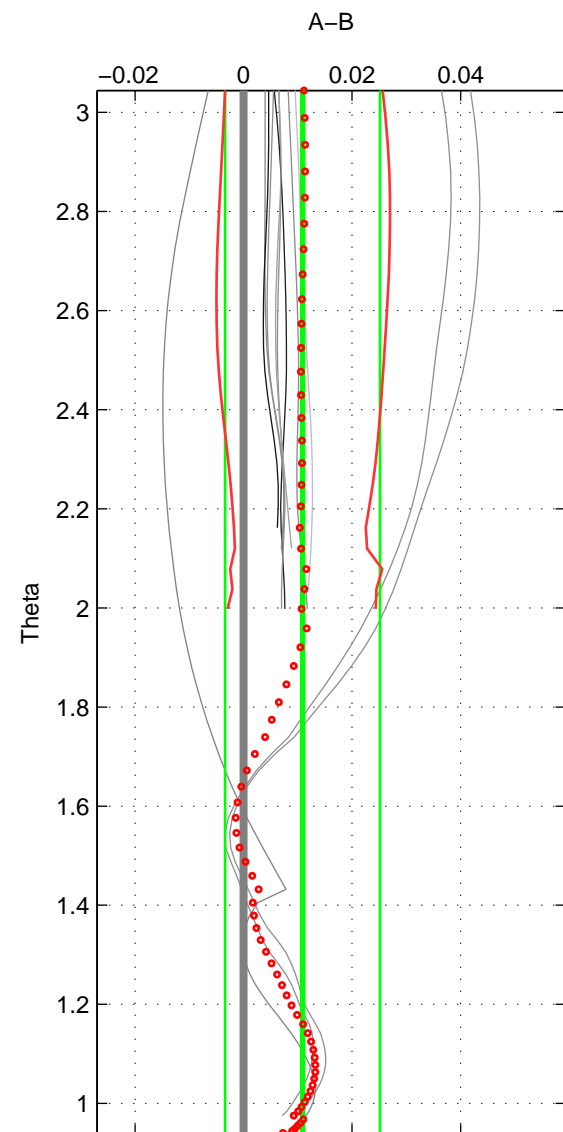

Cruise A (red). Date: Jul 1987 Cruisename: 483-31OC19870606

Cruise B (blue). Date: Oct 1998 Cruisename: 686-49UP19980916

*** "Favourite" values are means of spaces 1 2.

| | Offset | O.StDev | Ratio | R.Stdev | Rating |
|--------|--------|---------|-------|---------|--------|
| SIGMA: | 0.006 | 0.002 | 1.000 | 0.000 | 4 |
| THETA: | 0.011 | 0.014 | 1.000 | 0.000 | 4 |
| DEPTH: | 0.010 | 0.000 | 1.000 | 0.000 | 3 |
| FAV.: | 0.009 | 0.008 | 1.000 | 0.000 | 4 |

Profiles of A: 4
 Profiles of B: 9
 Diff profs: 11
 WMoffset (A-B): 0.0062404
 WMoffset stdev: 0.001933
 WMratio (A/B): 1.0002
 WMratio stdev: 5.5854e-05

Quality (1-5): 4

Profiles of A: 4
 Profiles of B: 9
 Diff profs: 11
 WMoffset (A-B): 0.01087
 WMoffset stdev: 0.014267
 WMratio (A/B): 1.0003
 WMratio stdev: 0.00041236

Quality (1-5): 4

Profiles of A: 4
 Profiles of B: 8
 Diff profs: 8
 WMoffset (A-B): 0.010263
 WMoffset stdev: 0.00022337
 WMratio (A/B): 1.0003
 WMratio stdev: 6.3909e-06

Quality (1-5): 3

Please note that statistics are bad.