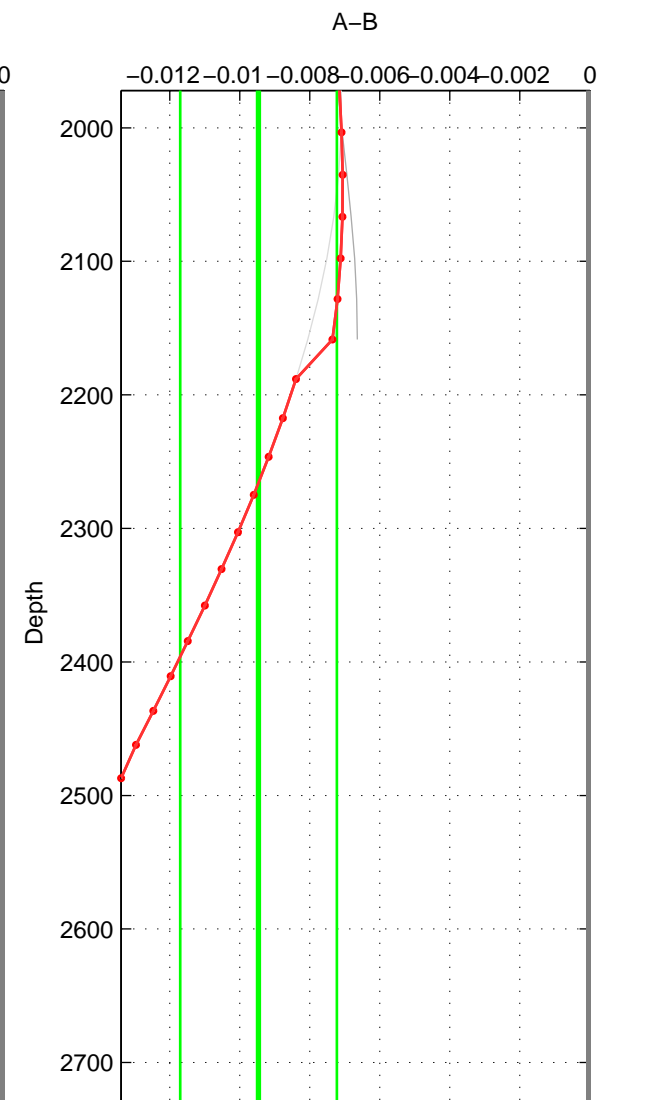

Cruise A (red). Date: Jul 1992 Cruisename: 7-06MT19920701

Cruise B (blue). Date: Jun 2001 Cruisename: 79-58AA20010527

\*\*\* "Favourite" values are means of spaces 1 2 3.

	Offset	O.StDev	Ratio	R.Stdev	Rating
SIGMA:	-0.007	0.000	1.000	0.000	1
THETA:	-0.006	0.001	1.000	0.000	1
DEPTH:	-0.009	0.002	1.000	0.000	1
FAV.:	-0.008	0.001	1.000	0.000	1

Please note that statistics are bad.

Profiles of A: 3  
 Profiles of B: 3  
 Diff profs : 3  
 WMoffset (A-B): -0.0068825  
 WMoffset stdev: 0.00044715  
 WMratio (A/B): 0.9998  
 WMratio stdev: 1.2804e-05

Quality (1-5): 1

Please note that statistics are bad.

Profiles of A: 3  
 Profiles of B: 3  
 Diff profs : 3  
 WMoffset (A-B): -0.0064027  
 WMoffset stdev: 0.00075046  
 WMratio (A/B): 0.99982  
 WMratio stdev: 2.1492e-05

Quality (1-5): 1

Please note that statistics are bad.

Profiles of A: 2  
 Profiles of B: 3  
 Diff profs : 2  
 WMoffset (A-B): -0.0094666  
 WMoffset stdev: 0.0022389  
 WMratio (A/B): 0.99973  
 WMratio stdev: 6.413e-05