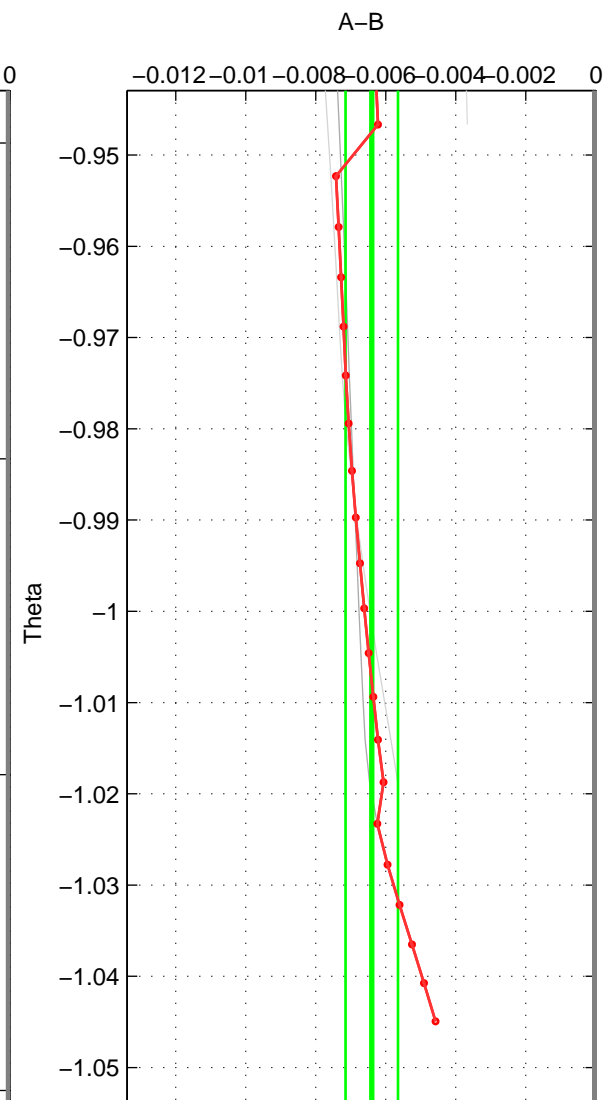

Cruise A (red). Date: Jul 1992 Cruisename: 7-06MT19920701

Cruise B (blue). Date: Jun 2001 Cruisename: 79-58AA20010527

\*\*\* "Favourite" values are means of spaces 1 2 3.

	Offset	O.StDev	Ratio	R.Stdev	Rating
SIGMA:	-0.007	0.000	1.000	0.000	1
THETA:	-0.006	0.001	1.000	0.000	1
DEPTH:	-0.009	0.002	1.000	0.000	1
FAV.:	-0.008	0.001	1.000	0.000	1

Please note that statistics are bad.

Profiles of A: 3  
 Profiles of B: 3  
 Diff profs : 3  
 WMoffset (A-B): -0.0068825  
 WMoffset stdev: 0.00044715  
 WMratio (A/B): 0.9998  
 WMratio stdev: 1.2804e-05

Quality (1-5): 1

Please note that statistics are bad.

Profiles of A: 3  
 Profiles of B: 3  
 Diff profs : 3  
 WMoffset (A-B): -0.0064027  
 WMoffset stdev: 0.00075046  
 WMratio (A/B): 0.99982  
 WMratio stdev: 2.1492e-05

Quality (1-5): 1

Please note that statistics are bad.

Profiles of A: 2  
 Profiles of B: 3  
 Diff profs : 2  
 WMoffset (A-B): -0.0094666  
 WMoffset stdev: 0.0022389  
 WMratio (A/B): 0.99973  
 WMratio stdev: 6.413e-05