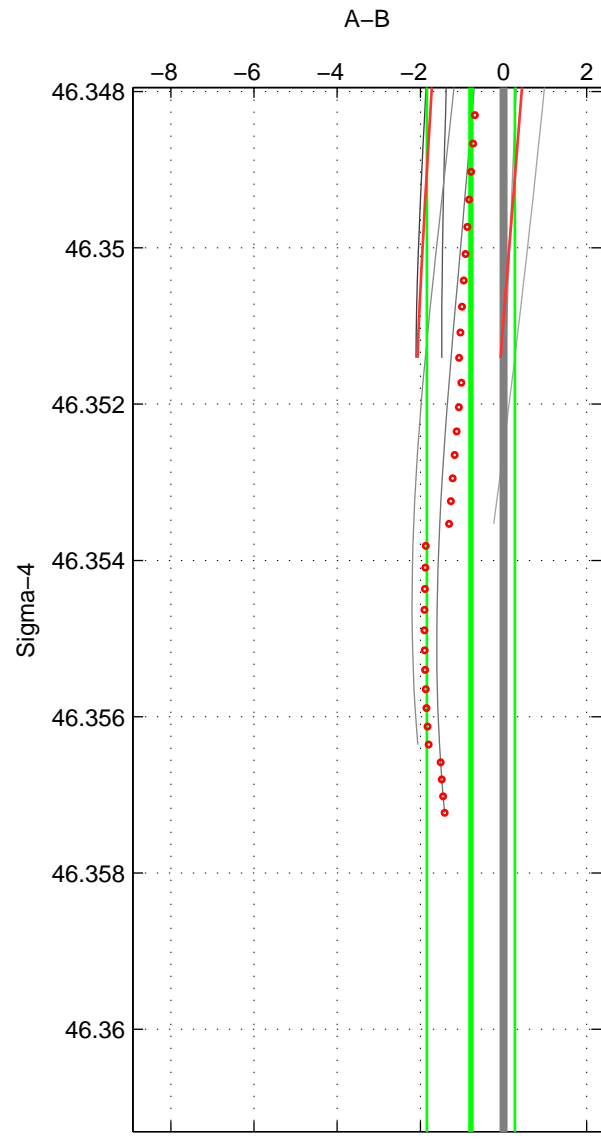

Cruise A (red). Date: Aug 2008 Cruisename: 46-18SN20080717

Cruise B (blue). Date: Aug 2004 Cruisename: 56-32H120040718

\*\*\* "Favourite" values are those of space 1.

	Offset	O.StDev	Ratio	R.Stdev	Rating
SIGMA:	-0.001	0.001	1.000	0.000	3
THETA:	-0.006	0.001	1.000	0.000	2
DEPTH:	-0.004	0.002	1.000	0.000	2
FAV.:	-0.001	0.001	1.000	0.000	3

Profiles of A: 6  
 Profiles of B: 2  
 Diff profs : 6  
 WMoffset (A-B): -0.00078227  
 WMoffset stdev: 0.0010585  
 WMratio (A/B): 0.99998  
 WMratio stdev: 3.029e-05

Quality (1-5): 3

Profiles of A: 6  
 Profiles of B: 1  
 Diff profs : 3  
 WMoffset (A-B): -0.0055556  
 WMoffset stdev: 0.0013547  
 WMratio (A/B): 0.99984  
 WMratio stdev: 3.8761e-05

Quality (1-5): 2

Profiles of A: 6  
 Profiles of B: 1  
 Diff profs : 3  
 WMoffset (A-B): -0.0044032  
 WMoffset stdev: 0.0017012  
 WMratio (A/B): 0.99987  
 WMratio stdev: 4.8671e-05

Quality (1-5): 2