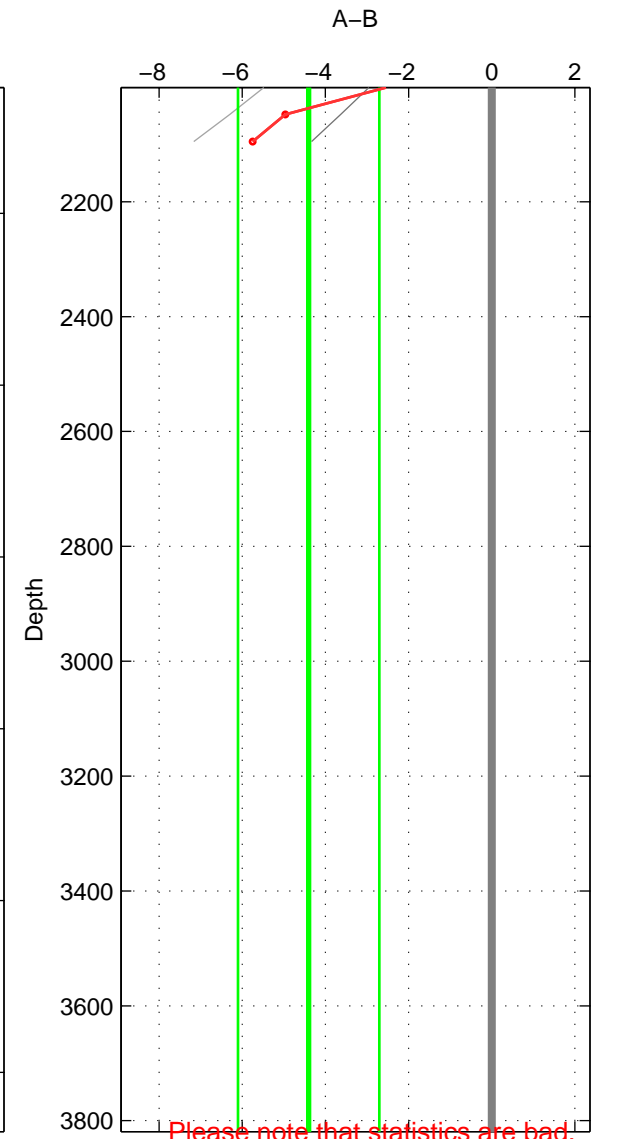

Cruise A (red). Date: Aug 2008 Cruisename: 46-18SN20080717

Cruise B (blue). Date: Aug 2004 Cruisename: 56-32H120040718

\*\*\* "Favourite" values are those of space 1.

	Offset	O.StDev	Ratio	R.Stdev	Rating
SIGMA:	-0.001	0.001	1.000	0.000	3
THETA:	-0.006	0.001	1.000	0.000	2
DEPTH:	-0.004	0.002	1.000	0.000	2
FAV.:	-0.001	0.001	1.000	0.000	3

Profiles of A: 6  
 Profiles of B: 2  
 Diff profs : 6  
 WMoffset (A-B): -0.00078227  
 WMoffset stdev: 0.0010585  
 WMratio (A/B): 0.99998  
 WMratio stdev: 3.029e-05

Quality (1-5): 3

Profiles of A: 6  
 Profiles of B: 1  
 Diff profs : 3  
 WMoffset (A-B): -0.0055556  
 WMoffset stdev: 0.0013547  
 WMratio (A/B): 0.99984  
 WMratio stdev: 3.8761e-05

Quality (1-5): 2

Profiles of A: 6  
 Profiles of B: 1  
 Diff profs : 3  
 WMoffset (A-B): -0.0044032  
 WMoffset stdev: 0.0017012  
 WMratio (A/B): 0.99987  
 WMratio stdev: 4.8671e-05

Quality (1-5): 2