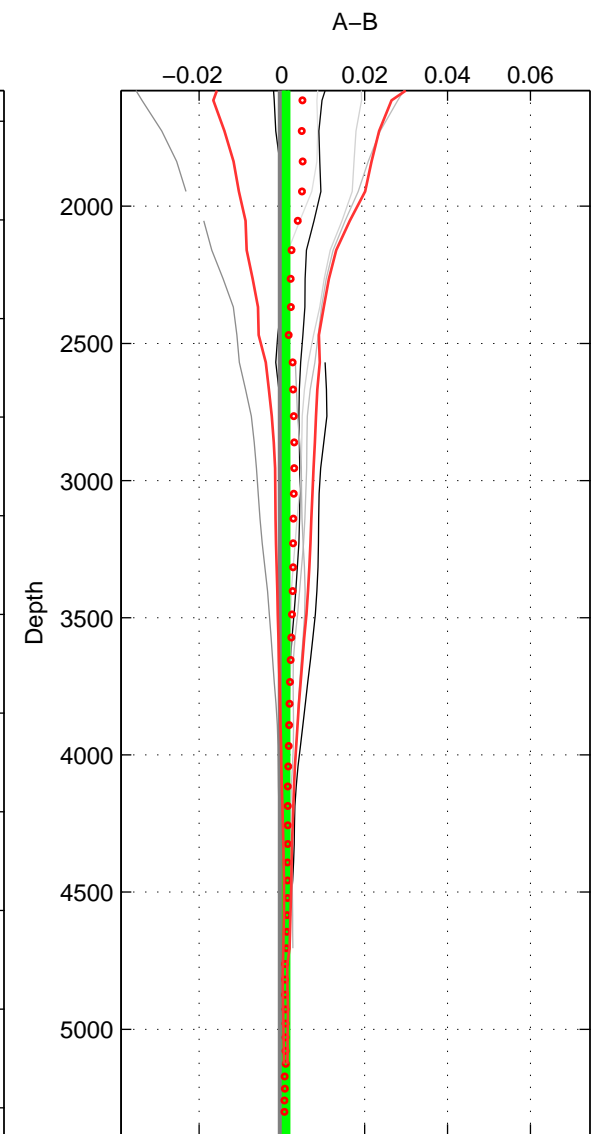

Cruise A (red). Date: Mar 2003 Cruisename: 597-49NZ20030220

Cruise B (blue). Date: Oct 2008 Cruisename: 615-49NZ20081011

\*\*\* "Favourite" values are means of spaces 1 2 3.

	Offset	O.StDev	Ratio	R.Stdev	Rating
SIGMA:	0.001	0.000	1.000	0.000	5
THETA:	0.001	0.000	1.000	0.000	5
DEPTH:	0.001	0.001	1.000	0.000	5
FAV.:	0.001	0.000	1.000	0.000	5

Profiles of A: 5  
 Profiles of B: 7  
 Diff profs : 9  
 WMoffset (A-B): 0.00065161  
 WMoffset stdev: 0.00028743  
 WMratio (A/B): 1  
 WMratio stdev: 8.2866e-06

Quality (1-5): 5

Profiles of A: 5  
 Profiles of B: 7  
 Diff profs : 9  
 WMoffset (A-B): 0.0009739  
 WMoffset stdev: 0.00044196  
 WMratio (A/B): 1  
 WMratio stdev: 1.2743e-05

Quality (1-5): 5

Profiles of A: 5  
 Profiles of B: 7  
 Diff profs : 9  
 WMoffset (A-B): 0.0010365  
 WMoffset stdev: 0.000728  
 WMratio (A/B): 1  
 WMratio stdev: 2.0985e-05

Quality (1-5): 5