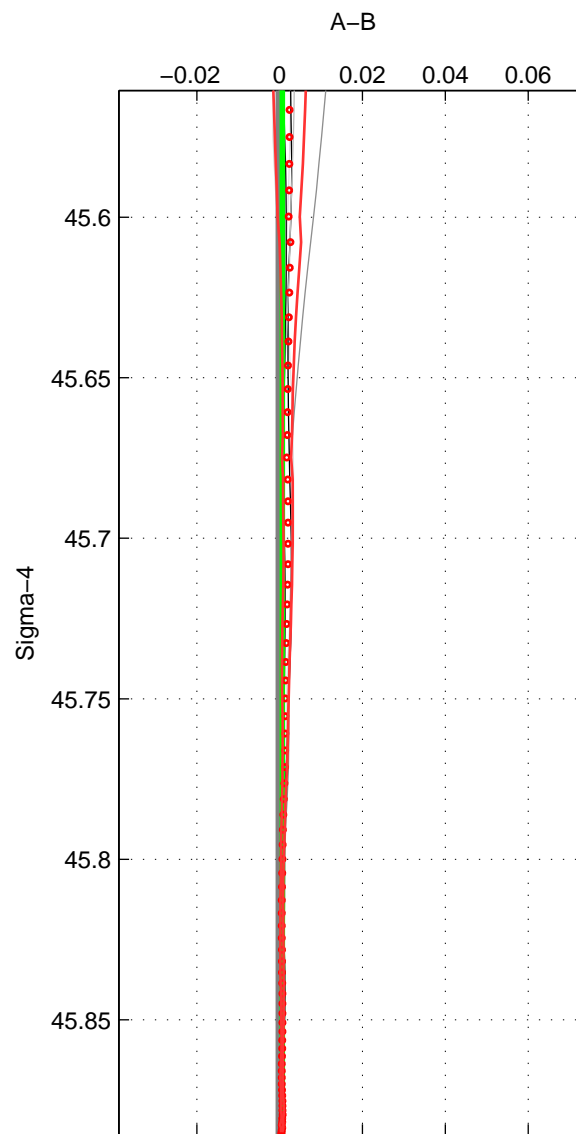

Cruise A (red). Date: Mar 2003 Cruisename: 597-49NZ20030220

Cruise B (blue). Date: Oct 2008 Cruisename: 615-49NZ20081011

\*\*\* "Favourite" values are means of spaces 1 2 3.

	Offset	O.StDev	Ratio	R.Stdev	Rating
SIGMA:	0.001	0.000	1.000	0.000	5
THETA:	0.001	0.000	1.000	0.000	5
DEPTH:	0.001	0.001	1.000	0.000	5
FAV.:	0.001	0.000	1.000	0.000	5

Profiles of A: 5  
 Profiles of B: 7  
 Diff profs : 9  
 WMoffset (A-B): 0.00065161  
 WMoffset stdev: 0.00028743  
 WMratio (A/B): 1  
 WMratio stdev: 8.2866e-06

Quality (1-5): 5

Profiles of A: 5  
 Profiles of B: 7  
 Diff profs : 9  
 WMoffset (A-B): 0.0009739  
 WMoffset stdev: 0.00044196  
 WMratio (A/B): 1  
 WMratio stdev: 1.2743e-05

Quality (1-5): 5

Profiles of A: 5  
 Profiles of B: 7  
 Diff profs : 9  
 WMoffset (A-B): 0.0010365  
 WMoffset stdev: 0.000728  
 WMratio (A/B): 1  
 WMratio stdev: 2.0985e-05

Quality (1-5): 5