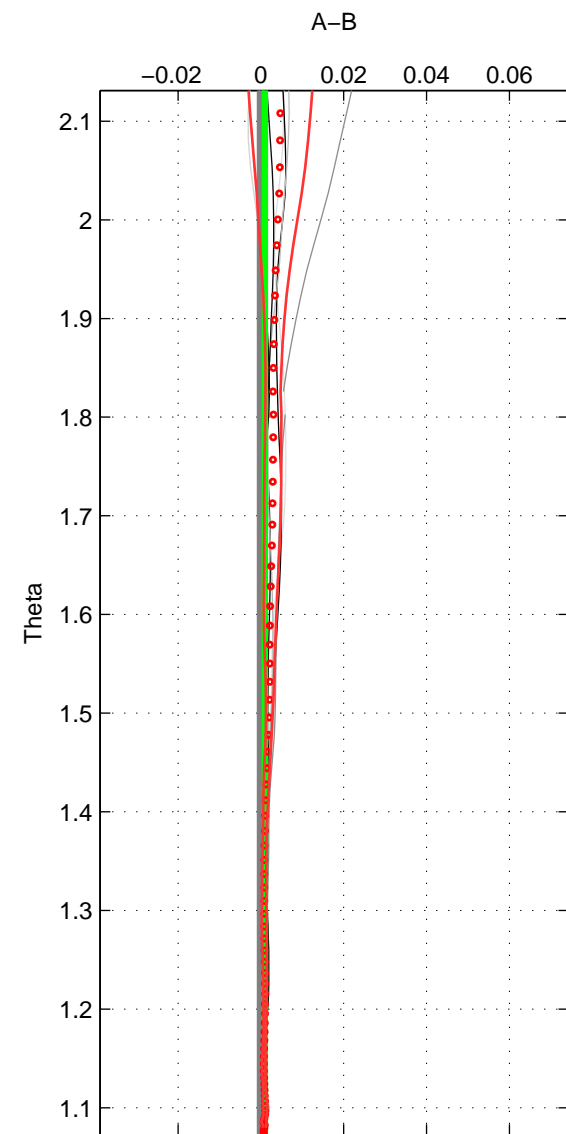

Cruise A (red). Date: Mar 2003 Cruisename: 597-49NZ20030220

Cruise B (blue). Date: Oct 2008 Cruisename: 615-49NZ20081011

\*\*\* "Favourite" values are means of spaces 1 2 3.

	Offset	O.StDev	Ratio	R.Stdev	Rating
SIGMA:	0.001	0.000	1.000	0.000	5
THETA:	0.001	0.000	1.000	0.000	5
DEPTH:	0.001	0.001	1.000	0.000	5
FAV.:	0.001	0.000	1.000	0.000	5

Profiles of A: 5  
 Profiles of B: 7  
 Diff profs : 9  
 WMoffset (A-B): 0.00065161  
 WMoffset stdev: 0.00028743  
 WMratio (A/B): 1  
 WMratio stdev: 8.2866e-06

Quality (1-5): 5

Profiles of A: 5  
 Profiles of B: 7  
 Diff profs : 9  
 WMoffset (A-B): 0.0009739  
 WMoffset stdev: 0.00044196  
 WMratio (A/B): 1  
 WMratio stdev: 1.2743e-05

Quality (1-5): 5

Profiles of A: 5  
 Profiles of B: 7  
 Diff profs : 9  
 WMoffset (A-B): 0.0010365  
 WMoffset stdev: 0.000728  
 WMratio (A/B): 1  
 WMratio stdev: 2.0985e-05

Quality (1-5): 5