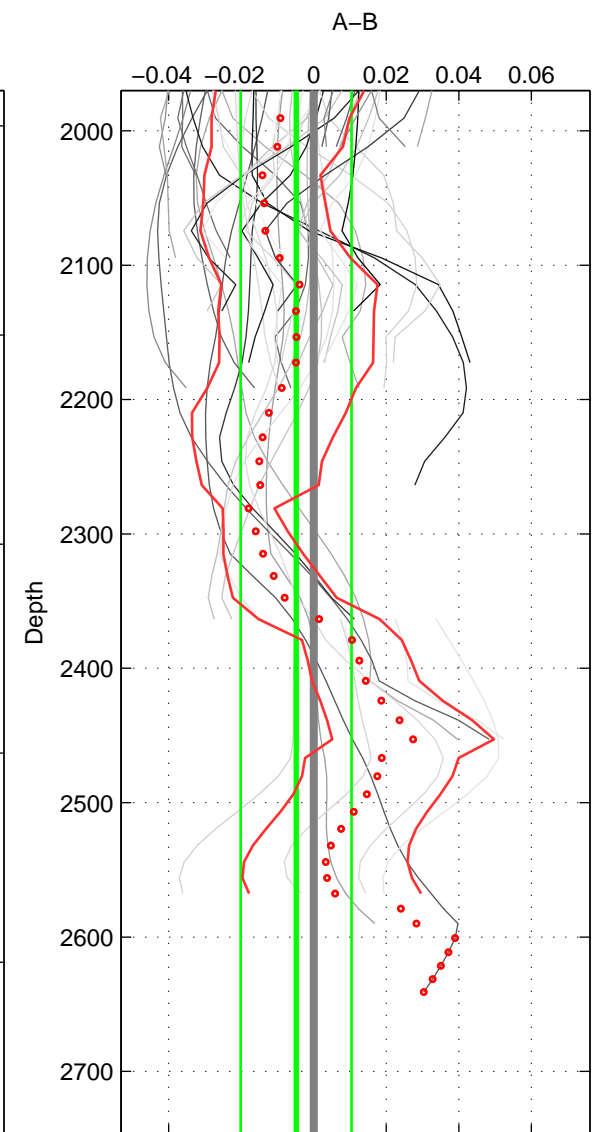

Cruise A (red). Date: Aug 1997 Cruisename: 63-34AR19970805

Cruise B (blue). Date: Aug 1999 Cruisename: 158-06MT19990813

*** "Favourite" values are means of spaces 1 2 3.

	Offset	O.StDev	Ratio	R.Stdev	Rating
SIGMA:	0.013	0.010	1.000	0.000	4
THETA:	0.016	0.011	1.000	0.000	4
DEPTH:	-0.005	0.015	1.000	0.000	4
FAV.:	0.008	0.012	1.000	0.000	4

Profiles of A: 7
 Profiles of B: 11
 Diff profs: 56
 WMoffset (A-B): 0.012554
 WMoffset stdev: 0.0095577
 WMratio (A/B): 1.0004
 WMratio stdev: 0.00027416

Quality (1-5): 4

Profiles of A: 7
 Profiles of B: 11
 Diff profs: 56
 WMoffset (A-B): 0.016133
 WMoffset stdev: 0.011277
 WMratio (A/B): 1.0005
 WMratio stdev: 0.00032359

Quality (1-5): 4

Profiles of A: 7
 Profiles of B: 11
 Diff profs: 51
 WMoffset (A-B): -0.0048687
 WMoffset stdev: 0.01529
 WMratio (A/B): 0.99986
 WMratio stdev: 0.00043822

Quality (1-5): 4