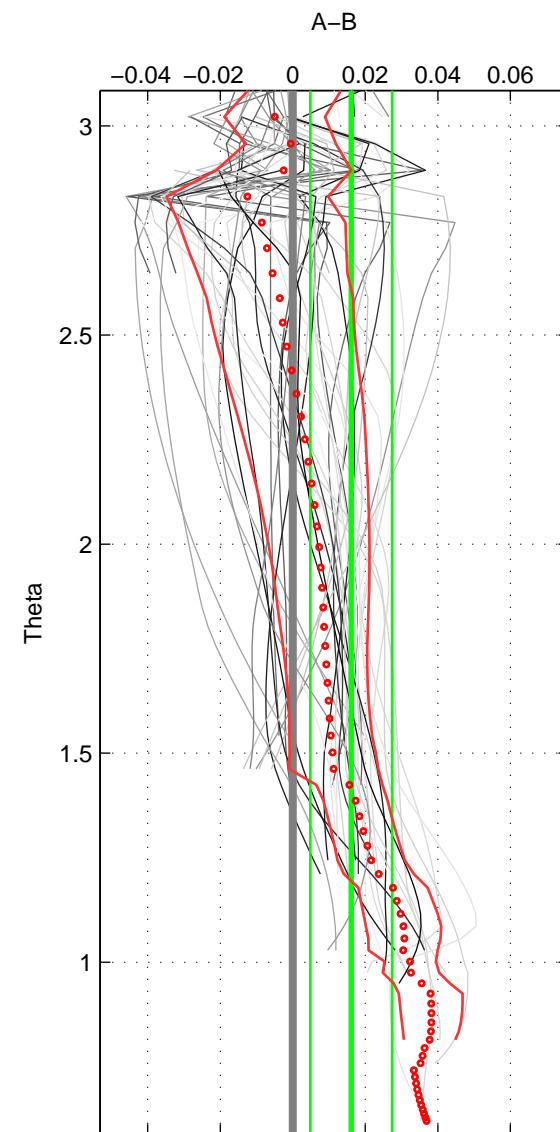

Cruise A (red). Date: Aug 1997 Cruisename: 63-34AR19970805

Cruise B (blue). Date: Aug 1999 Cruisename: 158-06MT19990813

*** "Favourite" values are means of spaces 1 2 3.

	Offset	O.StDev	Ratio	R.Stdev	Rating
SIGMA:	0.013	0.010	1.000	0.000	4
THETA:	0.016	0.011	1.000	0.000	4
DEPTH:	-0.005	0.015	1.000	0.000	4
FAV.:	0.008	0.012	1.000	0.000	4

Profiles of A: 7
 Profiles of B: 11
 Diff profs: 56
 WMoffset (A-B): 0.012554
 WMoffset stdev: 0.0095577
 WMratio (A/B): 1.0004
 WMratio stdev: 0.00027416

Quality (1-5): 4

Profiles of A: 7
 Profiles of B: 11
 Diff profs: 56
 WMoffset (A-B): 0.016133
 WMoffset stdev: 0.011277
 WMratio (A/B): 1.0005
 WMratio stdev: 0.00032359

Quality (1-5): 4

Profiles of A: 7
 Profiles of B: 11
 Diff profs: 51
 WMoffset (A-B): -0.0048687
 WMoffset stdev: 0.01529
 WMratio (A/B): 0.99986
 WMratio stdev: 0.00043822

Quality (1-5): 4