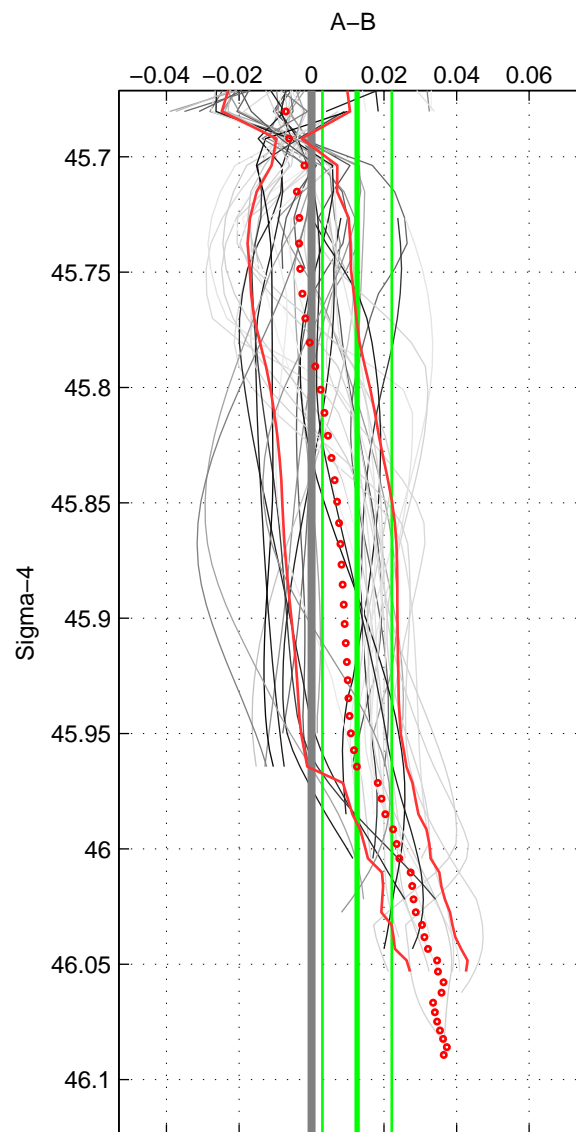

Cruise A (red). Date: Aug 1997 Cruisename: 63-34AR19970805

Cruise B (blue). Date: Aug 1999 Cruisename: 158-06MT19990813

*** "Favourite" values are means of spaces 1 2 3.

	Offset	O.StDev	Ratio	R.Stdev	Rating
SIGMA:	0.013	0.010	1.000	0.000	4
THETA:	0.016	0.011	1.000	0.000	4
DEPTH:	-0.005	0.015	1.000	0.000	4
FAV.:	0.008	0.012	1.000	0.000	4

Profiles of A: 7
 Profiles of B: 11
 Diff profs: 56
 WMoffset (A-B): 0.012554
 WMoffset stdev: 0.0095577
 WMratio (A/B): 1.0004
 WMratio stdev: 0.00027416

Quality (1-5): 4

Profiles of A: 7
 Profiles of B: 11
 Diff profs: 56
 WMoffset (A-B): 0.016133
 WMoffset stdev: 0.011277
 WMratio (A/B): 1.0005
 WMratio stdev: 0.00032359

Quality (1-5): 4

Profiles of A: 7
 Profiles of B: 11
 Diff profs: 51
 WMoffset (A-B): -0.0048687
 WMoffset stdev: 0.01529
 WMratio (A/B): 0.99986
 WMratio stdev: 0.00043822

Quality (1-5): 4