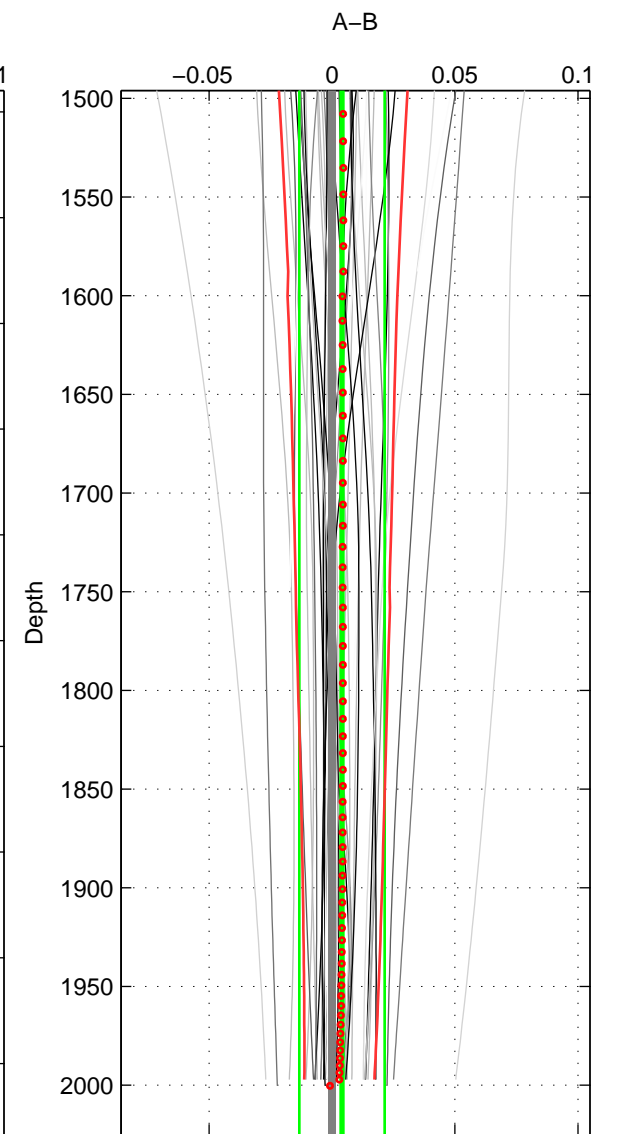

Cruise A (red). Date: Jul 2005 Cruisename: 669-49UF20050615

Cruise B (blue). Date: Jul 2002 Cruisename: 697-49UP20020620

\*\*\* "Favourite" values are means of spaces 1 2 3.

	Offset	O.StDev	Ratio	R.Stdev	Rating
SIGMA:	-0.001	0.003	1.000	0.000	4
THETA:	-0.002	0.004	1.000	0.000	4
DEPTH:	0.004	0.017	1.000	0.001	4
FAV.:	0.000	0.008	1.000	0.000	4

Profiles of A: 12  
 Profiles of B: 11  
 Diff profs: 40  
 WMoffset (A-B): -0.0013337  
 WMoffset stdev: 0.0029741  
 WMratio (A/B): 0.99996  
 WMratio stdev: 8.5997e-05

Quality (1-5): 4

Profiles of A: 12  
 Profiles of B: 11  
 Diff profs: 40  
 WMoffset (A-B): -0.002002  
 WMoffset stdev: 0.0038745  
 WMratio (A/B): 0.99994  
 WMratio stdev: 0.000112

Quality (1-5): 4

Profiles of A: 12  
 Profiles of B: 11  
 Diff profs: 40  
 WMoffset (A-B): 0.0040137  
 WMoffset stdev: 0.017342  
 WMratio (A/B): 1.0001  
 WMratio stdev: 0.00050183

Quality (1-5): 4