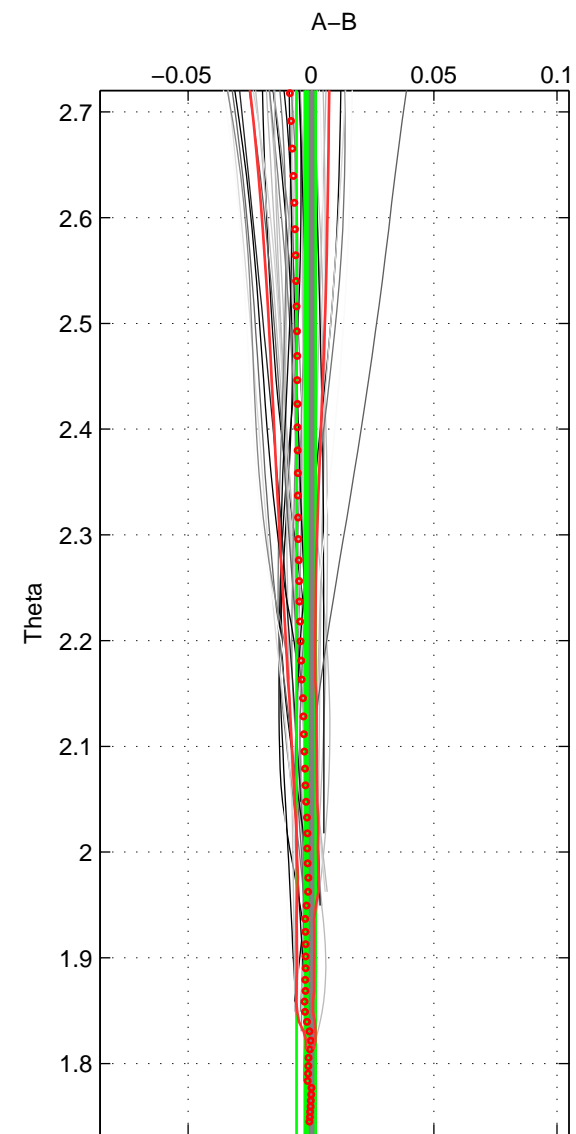

Cruise A (red). Date: Jul 2005 Cruisename: 669-49UF20050615

Cruise B (blue). Date: Jul 2002 Cruisename: 697-49UP20020620

\*\*\* "Favourite" values are means of spaces 1 2 3.

	Offset	O.StDev	Ratio	R.Stdev	Rating
SIGMA:	-0.001	0.003	1.000	0.000	4
THETA:	-0.002	0.004	1.000	0.000	4
DEPTH:	0.004	0.017	1.000	0.001	4
FAV.:	0.000	0.008	1.000	0.000	4

Profiles of A: 12  
 Profiles of B: 11  
 Diff profs: 40  
 WMoffset (A-B): -0.0013337  
 WMoffset stdev: 0.0029741  
 WMratio (A/B): 0.99996  
 WMratio stdev: 8.5997e-05

Quality (1-5): 4

Profiles of A: 12  
 Profiles of B: 11  
 Diff profs: 40  
 WMoffset (A-B): -0.002002  
 WMoffset stdev: 0.0038745  
 WMratio (A/B): 0.99994  
 WMratio stdev: 0.000112

Quality (1-5): 4

Profiles of A: 12  
 Profiles of B: 11  
 Diff profs: 40  
 WMoffset (A-B): 0.0040137  
 WMoffset stdev: 0.017342  
 WMratio (A/B): 1.0001  
 WMratio stdev: 0.00050183

Quality (1-5): 4