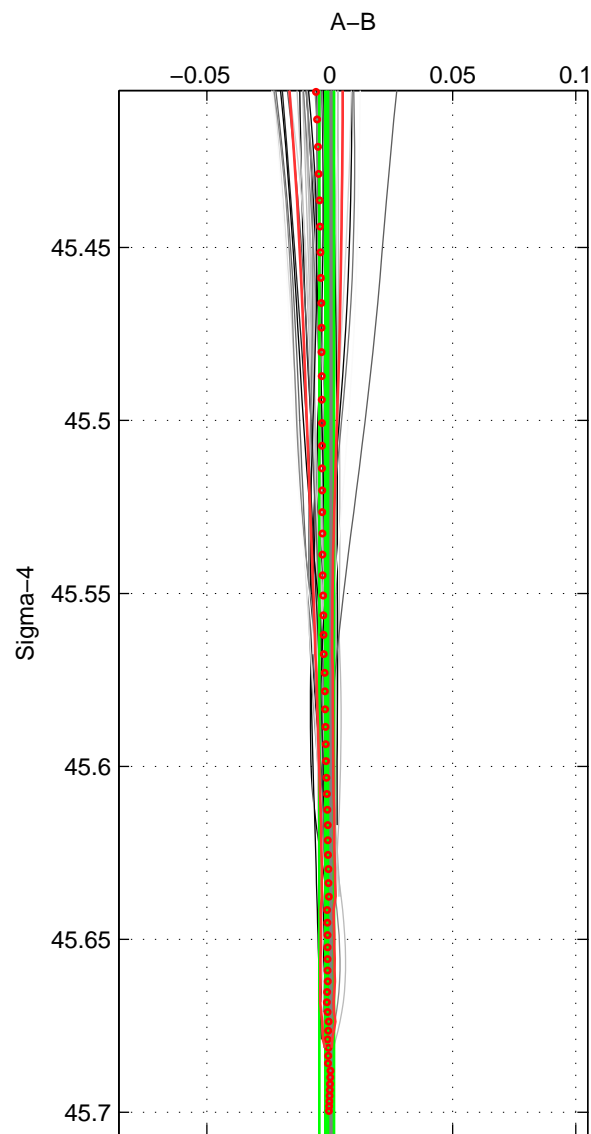

Cruise A (red). Date: Jul 2005 Cruisename: 669-49UF20050615

Cruise B (blue). Date: Jul 2002 Cruisename: 697-49UP20020620

\*\*\* "Favourite" values are means of spaces 1 2 3.

	Offset	O.StDev	Ratio	R.Stdev	Rating
SIGMA:	-0.001	0.003	1.000	0.000	4
THETA:	-0.002	0.004	1.000	0.000	4
DEPTH:	0.004	0.017	1.000	0.001	4
FAV.:	0.000	0.008	1.000	0.000	4

Profiles of A: 12  
 Profiles of B: 11  
 Diff profs: 40  
 WMoffset (A-B): -0.0013337  
 WMoffset stdev: 0.0029741  
 WMratio (A/B): 0.99996  
 WMratio stdev: 8.5997e-05

Quality (1-5): 4

Profiles of A: 12  
 Profiles of B: 11  
 Diff profs: 40  
 WMoffset (A-B): -0.002002  
 WMoffset stdev: 0.0038745  
 WMratio (A/B): 0.99994  
 WMratio stdev: 0.000112

Quality (1-5): 4

Profiles of A: 12  
 Profiles of B: 11  
 Diff profs: 40  
 WMoffset (A-B): 0.0040137  
 WMoffset stdev: 0.017342  
 WMratio (A/B): 1.0001  
 WMratio stdev: 0.00050183

Quality (1-5): 4