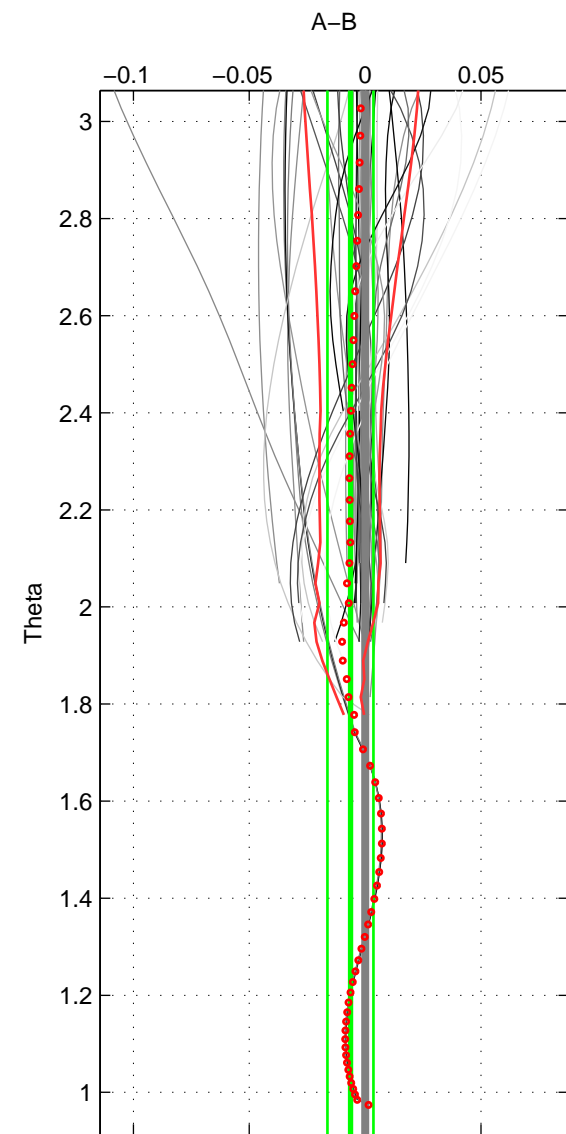

Cruise A (red). Date: Oct 1998 Cruisename: 686-49UP19980916  
 Cruise B (blue). Date: Feb 2005 Cruisename: 706-49UP20050114

\*\*\* "Favourite" values are those of space 2.

	Offset	O.StDev	Ratio	R.Stdev	Rating
SIGMA:	-0.001	0.003	1.000	0.000	4
THETA:	-0.006	0.010	1.000	0.000	5
DEPTH:	0.008	0.003	1.000	0.000	3
FAV.:	-0.006	0.010	1.000	0.000	5

Profiles of A: 30  
 Profiles of B: 25  
 Diff profs : 48  
 WMoffset (A-B): -0.00058856  
 WMoffset stdev: 0.0026264  
 WMratio (A/B): 0.99998  
 WMratio stdev: 7.5968e-05

Quality (1-5): 4

Profiles of A: 30  
 Profiles of B: 25  
 Diff profs : 57  
 WMoffset (A-B): -0.0063246  
 WMoffset stdev: 0.0099102  
 WMratio (A/B): 0.99982  
 WMratio stdev: 0.00028622

Quality (1-5): 5

Profiles of A: 24  
 Profiles of B: 25  
 Diff profs : 43  
 WMoffset (A-B): 0.0079851  
 WMoffset stdev: 0.0028775  
 WMratio (A/B): 1.0002  
 WMratio stdev: 8.3654e-05

Quality (1-5): 3