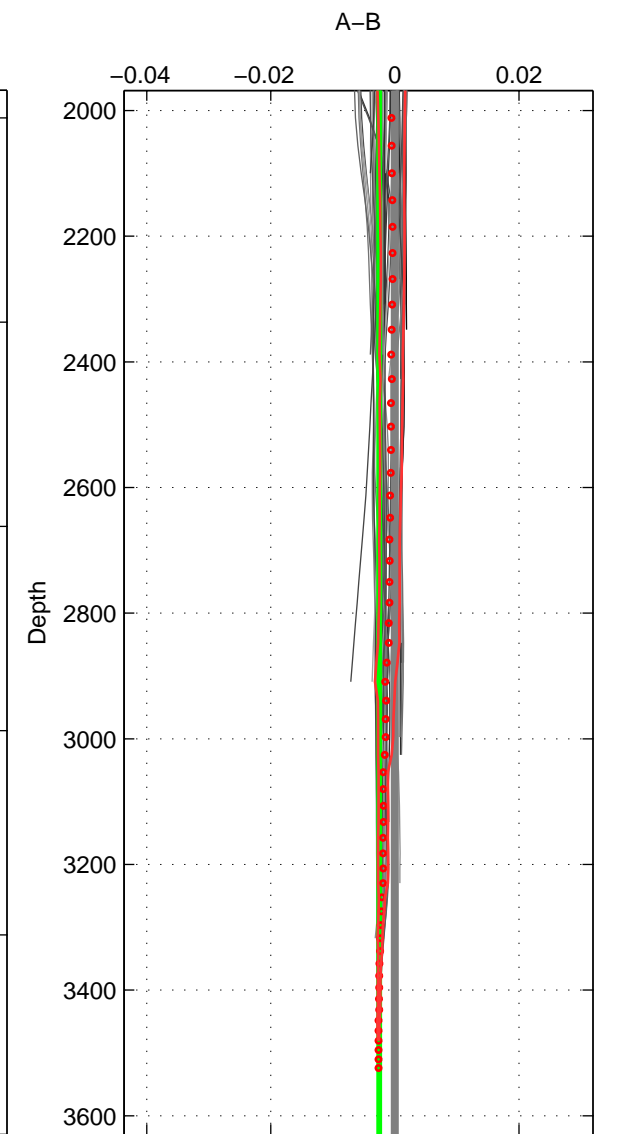

Cruise A (red). Date: Nov 1994 Cruisename: 91-58JH19941028
 Cruise B (blue). Date: Nov 1996 Cruisename: 95-58JH19961030

*** "Favourite" values are means of spaces 1 2 3.

	Offset	O.StDev	Ratio	R.Stdev	Rating
SIGMA:	-0.001	0.001	1.000	0.000	4
THETA:	-0.001	0.000	1.000	0.000	4
DEPTH:	-0.003	0.000	1.000	0.000	4
FAV. :	-0.001	0.000	1.000	0.000	4

Profiles of A: 22
 Profiles of B: 22
 Diff profs : 97
 WMoffset (A-B): -0.001155
 WMoffset stdev: 0.0005381
 WMratio (A/B): 0.99997
 WMratio stdev: 1.5418e-05

Quality (1-5): 4

Profiles of A: 22
 Profiles of B: 22
 Diff profs : 97
 WMoffset (A-B): -0.00083194
 WMoffset stdev: 0.00039981
 WMratio (A/B): 0.99998
 WMratio stdev: 1.1455e-05

Quality (1-5): 4

Profiles of A: 22
 Profiles of B: 22
 Diff profs : 97
 WMoffset (A-B): -0.002511
 WMoffset stdev: 0.00022524
 WMratio (A/B): 0.99993
 WMratio stdev: 6.4539e-06

Quality (1-5): 4