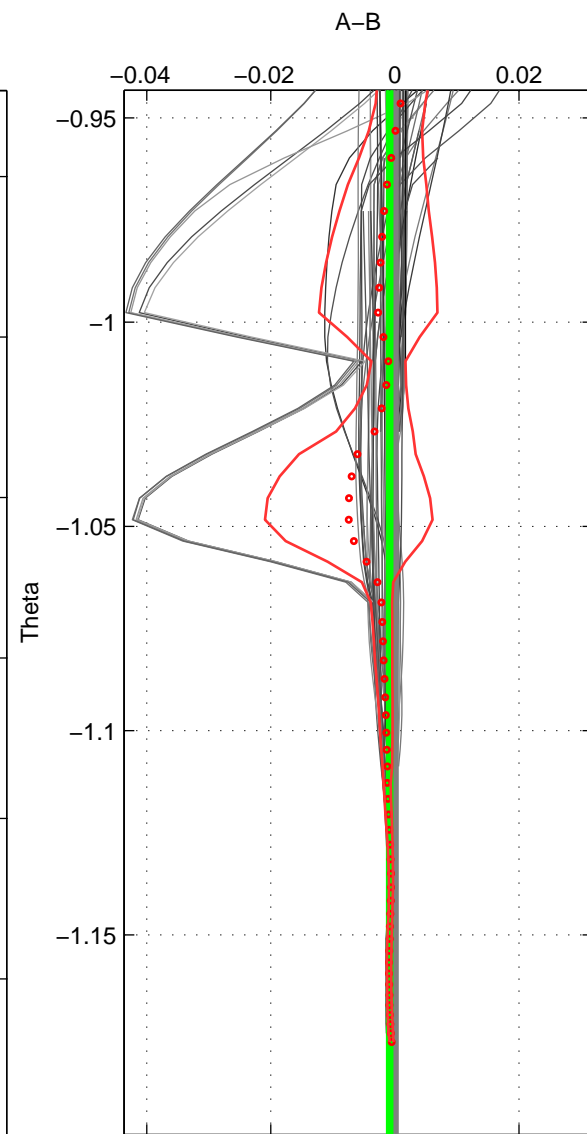

Cruise A (red). Date: Nov 1994 Cruisename: 91-58JH19941028
 Cruise B (blue). Date: Nov 1996 Cruisename: 95-58JH19961030

*** "Favourite" values are means of spaces 1 2 3.

	Offset	O.StDev	Ratio	R.Stdev	Rating
SIGMA:	-0.001	0.001	1.000	0.000	4
THETA:	-0.001	0.000	1.000	0.000	4
DEPTH:	-0.003	0.000	1.000	0.000	4
FAV. :	-0.001	0.000	1.000	0.000	4

Profiles of A: 22
 Profiles of B: 22
 Diff profs : 97
 WMoffset (A-B): -0.001155
 WMoffset stdev: 0.0005381
 WMratio (A/B): 0.99997
 WMratio stdev: 1.5418e-05

Quality (1-5): 4

Profiles of A: 22
 Profiles of B: 22
 Diff profs : 97
 WMoffset (A-B): -0.00083194
 WMoffset stdev: 0.00039981
 WMratio (A/B): 0.99998
 WMratio stdev: 1.1455e-05

Quality (1-5): 4

Profiles of A: 22
 Profiles of B: 22
 Diff profs : 97
 WMoffset (A-B): -0.002511
 WMoffset stdev: 0.00022524
 WMratio (A/B): 0.99993
 WMratio stdev: 6.4539e-06

Quality (1-5): 4