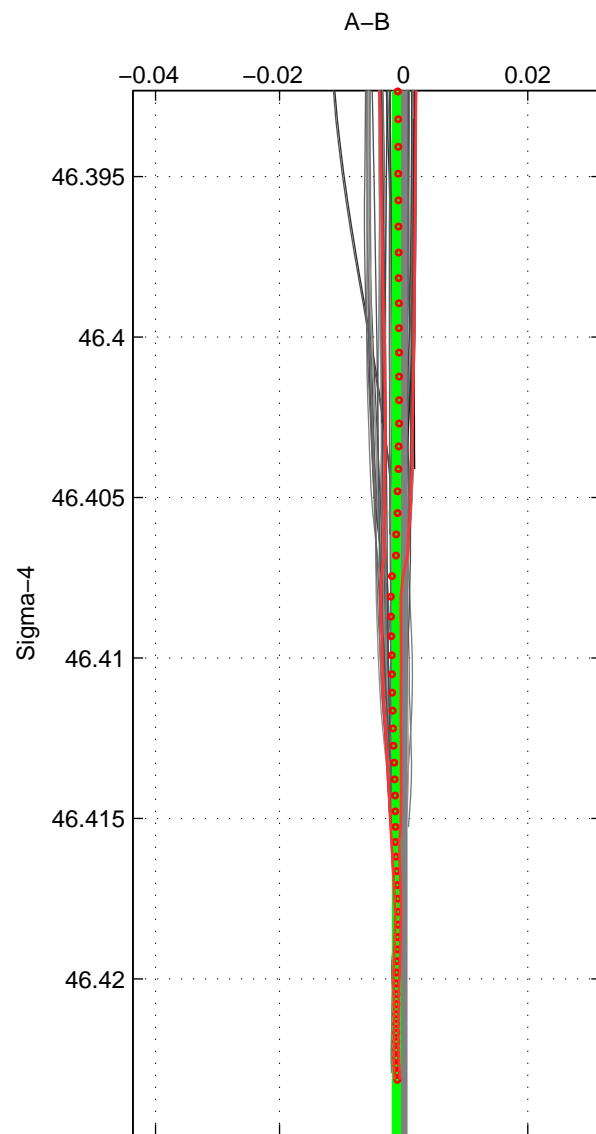

Cruise A (red). Date: Nov 1994 Cruisename: 91-58JH19941028
 Cruise B (blue). Date: Nov 1996 Cruisename: 95-58JH19961030

*** "Favourite" values are means of spaces 1 2 3.

	Offset	O.StDev	Ratio	R.Stdev	Rating
SIGMA:	-0.001	0.001	1.000	0.000	4
THETA:	-0.001	0.000	1.000	0.000	4
DEPTH:	-0.003	0.000	1.000	0.000	4
FAV. :	-0.001	0.000	1.000	0.000	4

Profiles of A: 22
 Profiles of B: 22
 Diff profs : 97
 WMoffset (A-B): -0.001155
 WMoffset stdev: 0.0005381
 WMratio (A/B): 0.99997
 WMratio stdev: 1.5418e-05

Quality (1-5): 4

Profiles of A: 22
 Profiles of B: 22
 Diff profs : 97
 WMoffset (A-B): -0.00083194
 WMoffset stdev: 0.00039981
 WMratio (A/B): 0.99998
 WMratio stdev: 1.1455e-05

Quality (1-5): 4

Profiles of A: 22
 Profiles of B: 22
 Diff profs : 97
 WMoffset (A-B): -0.002511
 WMoffset stdev: 0.00022524
 WMratio (A/B): 0.99993
 WMratio stdev: 6.4539e-06

Quality (1-5): 4