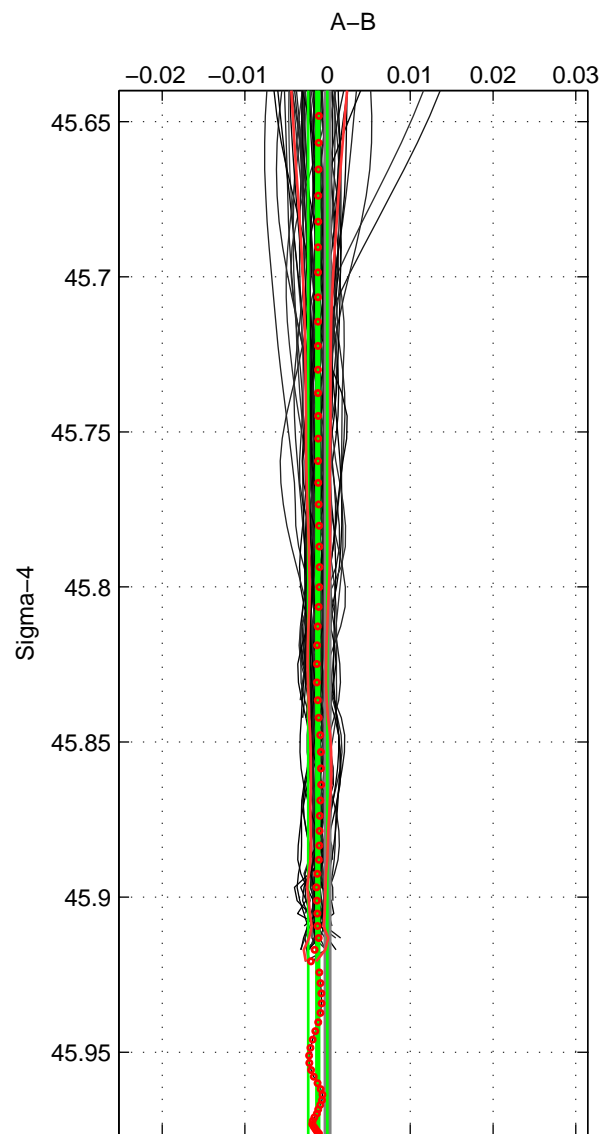

Cruise A (red). Date: Mar 1995 Cruisename: 348-316N19950310  
 Cruise B (blue). Date: Oct 1995 Cruisename: 357-33MW19950922

\*\*\* "Favourite" values are means of spaces 1 2 3.

	Offset	O.StDev	Ratio	R.Stdev	Rating
SIGMA:	-0.001	0.001	1.000	0.000	5
THETA:	-0.001	0.001	1.000	0.000	5
DEPTH:	-0.001	0.001	1.000	0.000	5
FAV. :	-0.001	0.001	1.000	0.000	5

Profiles of A: 50  
 Profiles of B: 56  
 Diff profs : 69  
 WMoffset (A-B): -0.0011914  
 WMoffset stdev: 0.0011648  
 WMratio (A/B): 0.99997  
 WMratio stdev: 3.3541e-05

Quality (1-5): 5

Profiles of A: 50  
 Profiles of B: 56  
 Diff profs : 69  
 WMoffset (A-B): -0.0010082  
 WMoffset stdev: 0.0010792  
 WMratio (A/B): 0.99997  
 WMratio stdev: 3.1075e-05

Quality (1-5): 5

Profiles of A: 50  
 Profiles of B: 56  
 Diff profs : 69  
 WMoffset (A-B): -0.0014355  
 WMoffset stdev: 0.00063995  
 WMratio (A/B): 0.99996  
 WMratio stdev: 1.8432e-05

Quality (1-5): 5