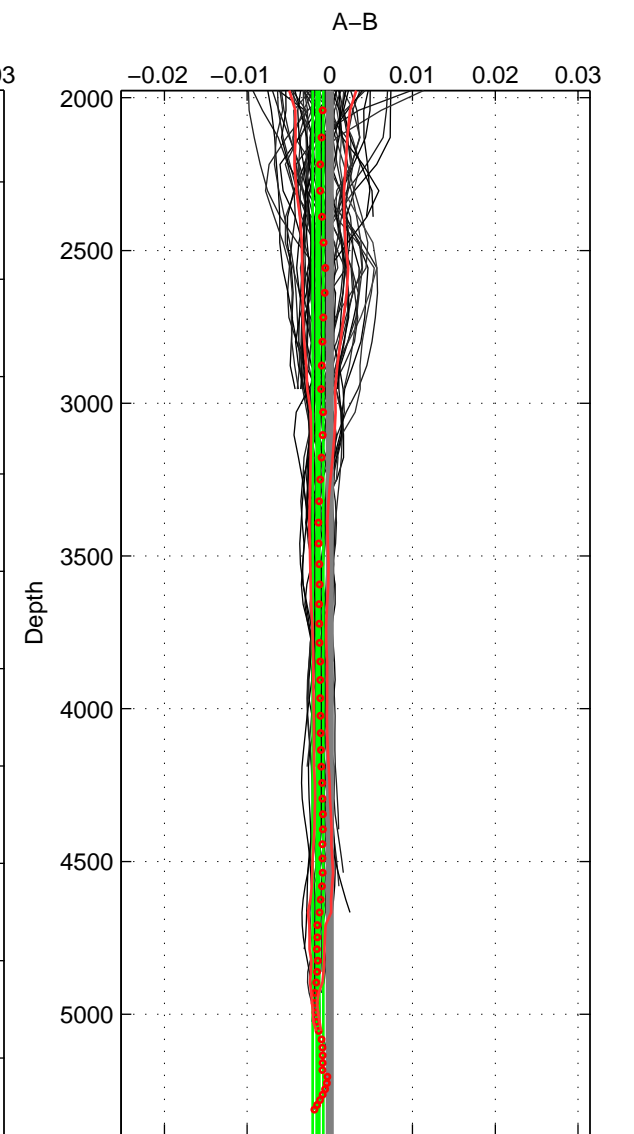

Cruise A (red). Date: Mar 1995 Cruisename: 348-316N19950310  
 Cruise B (blue). Date: Oct 1995 Cruisename: 357-33MW19950922

\*\*\* "Favourite" values are means of spaces 1 2 3.

	Offset	O.StDev	Ratio	R.Stdev	Rating
SIGMA:	-0.001	0.001	1.000	0.000	5
THETA:	-0.001	0.001	1.000	0.000	5
DEPTH:	-0.001	0.001	1.000	0.000	5
FAV. :	-0.001	0.001	1.000	0.000	5

Profiles of A: 50  
 Profiles of B: 56  
 Diff profs : 69  
 WMoffset (A-B): -0.0011914  
 WMoffset stdev: 0.0011648  
 WMratio (A/B): 0.99997  
 WMratio stdev: 3.3541e-05

Quality (1-5): 5

Profiles of A: 50  
 Profiles of B: 56  
 Diff profs : 69  
 WMoffset (A-B): -0.0010082  
 WMoffset stdev: 0.0010792  
 WMratio (A/B): 0.99997  
 WMratio stdev: 3.1075e-05

Quality (1-5): 5

Profiles of A: 50  
 Profiles of B: 56  
 Diff profs : 69  
 WMoffset (A-B): -0.0014355  
 WMoffset stdev: 0.00063995  
 WMratio (A/B): 0.99996  
 WMratio stdev: 1.8432e-05

Quality (1-5): 5