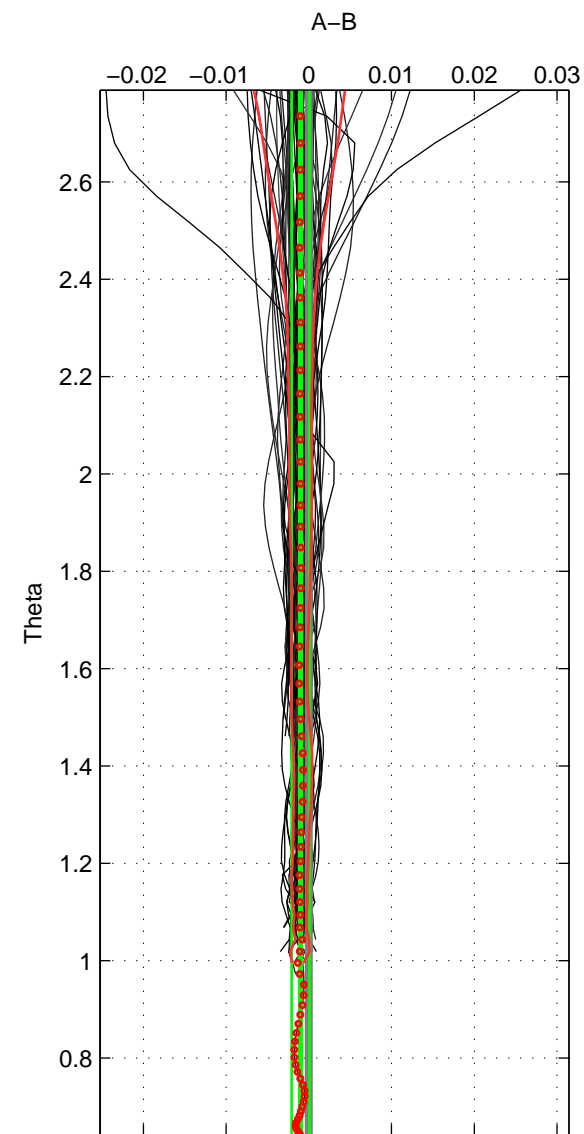

Cruise A (red). Date: Mar 1995 Cruisename: 348-316N19950310  
 Cruise B (blue). Date: Oct 1995 Cruisename: 357-33MW19950922

\*\*\* "Favourite" values are means of spaces 1 2 3.

	Offset	O.StDev	Ratio	R.Stdev	Rating
SIGMA:	-0.001	0.001	1.000	0.000	5
THETA:	-0.001	0.001	1.000	0.000	5
DEPTH:	-0.001	0.001	1.000	0.000	5
FAV. :	-0.001	0.001	1.000	0.000	5

Profiles of A: 50  
 Profiles of B: 56  
 Diff profs : 69  
 WMoffset (A-B): -0.0011914  
 WMoffset stdev: 0.0011648  
 WMratio (A/B): 0.99997  
 WMratio stdev: 3.3541e-05

Quality (1-5): 5

Profiles of A: 50  
 Profiles of B: 56  
 Diff profs : 69  
 WMoffset (A-B): -0.0010082  
 WMoffset stdev: 0.0010792  
 WMratio (A/B): 0.99997  
 WMratio stdev: 3.1075e-05

Quality (1-5): 5

Profiles of A: 50  
 Profiles of B: 56  
 Diff profs : 69  
 WMoffset (A-B): -0.0014355  
 WMoffset stdev: 0.00063995  
 WMratio (A/B): 0.99996  
 WMratio stdev: 1.8432e-05

Quality (1-5): 5