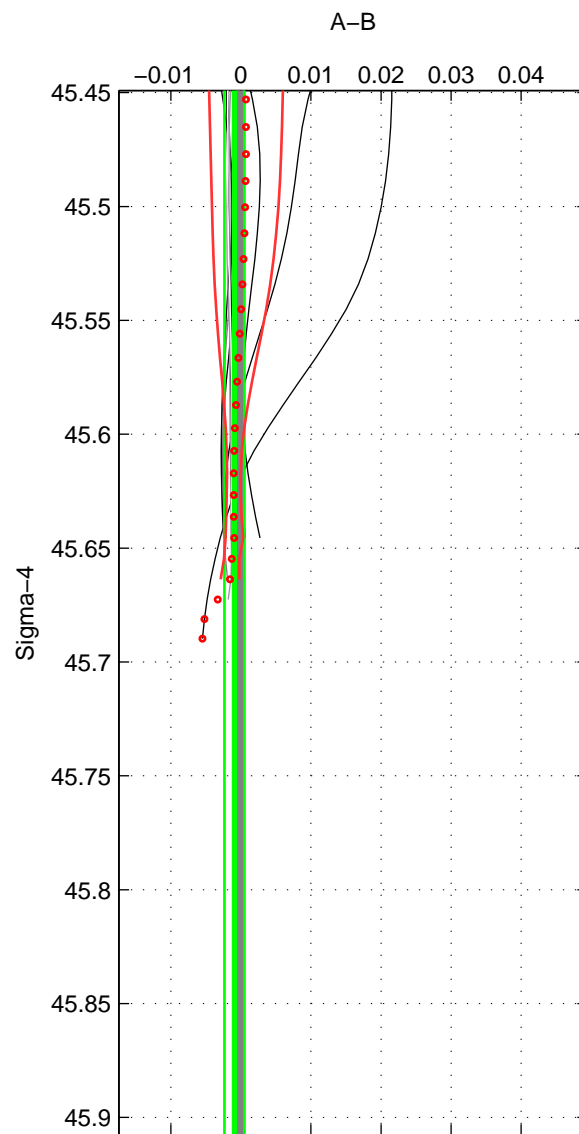

Cruise A (red). Date: Jul 2008 Cruisename: 678-49UF20080617

Cruise B (blue). Date: Feb 2006 Cruisename: 710-49UP20060113

\*\*\* "Favourite" values are means of spaces 1 2.

	Offset	O.StDev	Ratio	R.Stdev	Rating
SIGMA:	-0.001	0.001	1.000	0.000	4
THETA:	-0.001	0.003	1.000	0.000	4
DEPTH:	0.001	0.001	1.000	0.000	3
FAV. :	-0.001	0.002	1.000	0.000	4

Profiles of A: 31  
 Profiles of B: 14  
 Diff profs : 22  
 WMoffset (A-B): -0.00091953  
 WMoffset stdev: 0.0014348  
 WMratio (A/B): 0.99997  
 WMratio stdev: 4.1447e-05

Quality (1-5): 4

Profiles of A: 31  
 Profiles of B: 14  
 Diff profs : 22  
 WMoffset (A-B): -0.00094869  
 WMoffset stdev: 0.0026781  
 WMratio (A/B): 0.99997  
 WMratio stdev: 7.7354e-05

Quality (1-5): 4

Profiles of A: 31  
 Profiles of B: 14  
 Diff profs : 22  
 WMoffset (A-B): 0.0014913  
 WMoffset stdev: 0.0012081  
 WMratio (A/B): 1  
 WMratio stdev: 3.4932e-05

Quality (1-5): 3

Please note that statistics are bad.