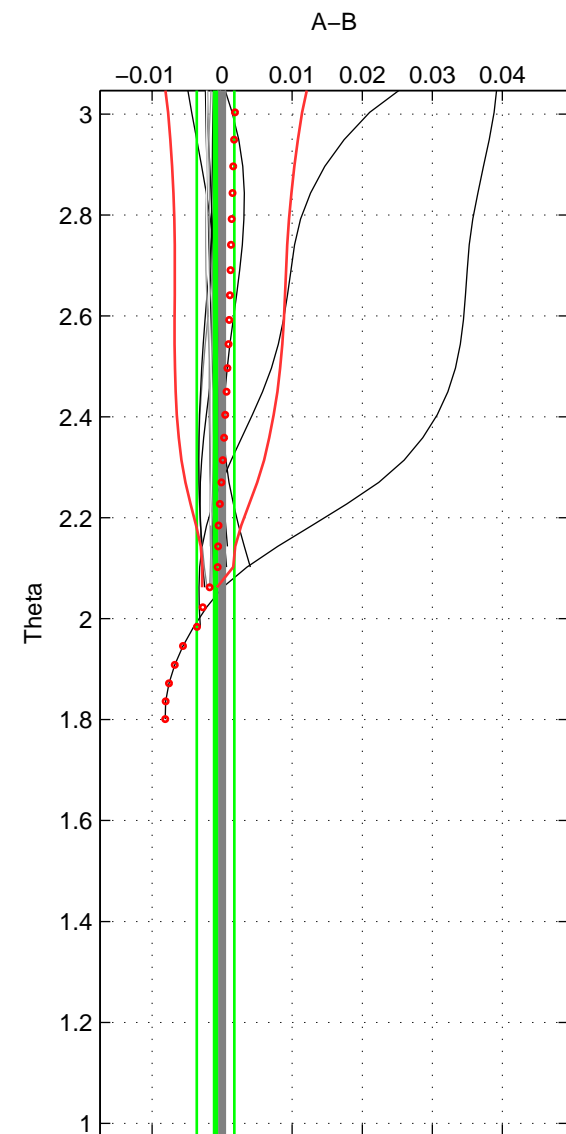

Cruise A (red). Date: Jul 2008 Cruisename: 678-49UF20080617

Cruise B (blue). Date: Feb 2006 Cruisename: 710-49UP20060113

\*\*\* "Favourite" values are means of spaces 1 2.

	Offset	O.StDev	Ratio	R.Stdev	Rating
SIGMA:	-0.001	0.001	1.000	0.000	4
THETA:	-0.001	0.003	1.000	0.000	4
DEPTH:	0.001	0.001	1.000	0.000	3
FAV. :	-0.001	0.002	1.000	0.000	4

Profiles of A: 31  
 Profiles of B: 14  
 Diff profs : 22  
 WMoffset (A-B): -0.00091953  
 WMoffset stdev: 0.0014348  
 WMratio (A/B): 0.99997  
 WMratio stdev: 4.1447e-05

Quality (1-5): 4

Profiles of A: 31  
 Profiles of B: 14  
 Diff profs : 22  
 WMoffset (A-B): -0.00094869  
 WMoffset stdev: 0.0026781  
 WMratio (A/B): 0.99997  
 WMratio stdev: 7.7354e-05

Quality (1-5): 4

Profiles of A: 31  
 Profiles of B: 14  
 Diff profs : 22  
 WMoffset (A-B): 0.0014913  
 WMoffset stdev: 0.0012081  
 WMratio (A/B): 1  
 WMratio stdev: 3.4932e-05

Quality (1-5): 3

Please note that statistics are bad.