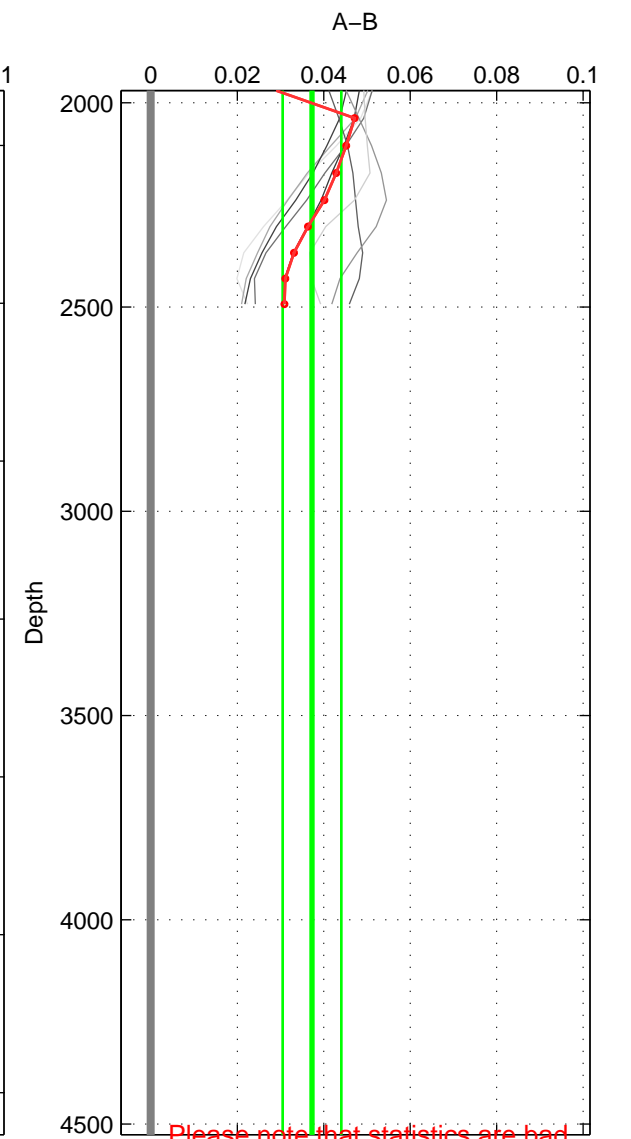

Cruise A (red). Date: Jul 1992 Cruisename: 7-06MT19920701
 Cruise B (blue). Date: Jun 2004 Cruisename: 275-35TH20040604

*** "Favourite" values are those of space 2.

	Offset	O.StDev	Ratio	R.Stdev	Rating
SIGMA:	0.029	0.014	1.001	0.000	2
THETA:	0.021	0.008	1.001	0.000	5
DEPTH:	0.037	0.007	1.001	0.000	2
FAV.:	0.021	0.008	1.001	0.000	5

Please note that statistics are bad.

Profiles of A: 2
 Profiles of B: 8
 Diff profs: 16
 WMoffset (A-B): 0.028788
 WMoffset stdev: 0.013959
 WMratio (A/B): 1.0008
 WMratio stdev: 0.00040017

Quality (1-5): 2

Profiles of A: 5
 Profiles of B: 8
 Diff profs: 40
 WMoffset (A-B): 0.020754
 WMoffset stdev: 0.0081301
 WMratio (A/B): 1.0006
 WMratio stdev: 0.00023274

Quality (1-5): 5

Please note that statistics are bad.

Profiles of A: 2
 Profiles of B: 8
 Diff profs: 16
 WMoffset (A-B): 0.037295
 WMoffset stdev: 0.0067979
 WMratio (A/B): 1.0011
 WMratio stdev: 0.00019493

Quality (1-5): 2