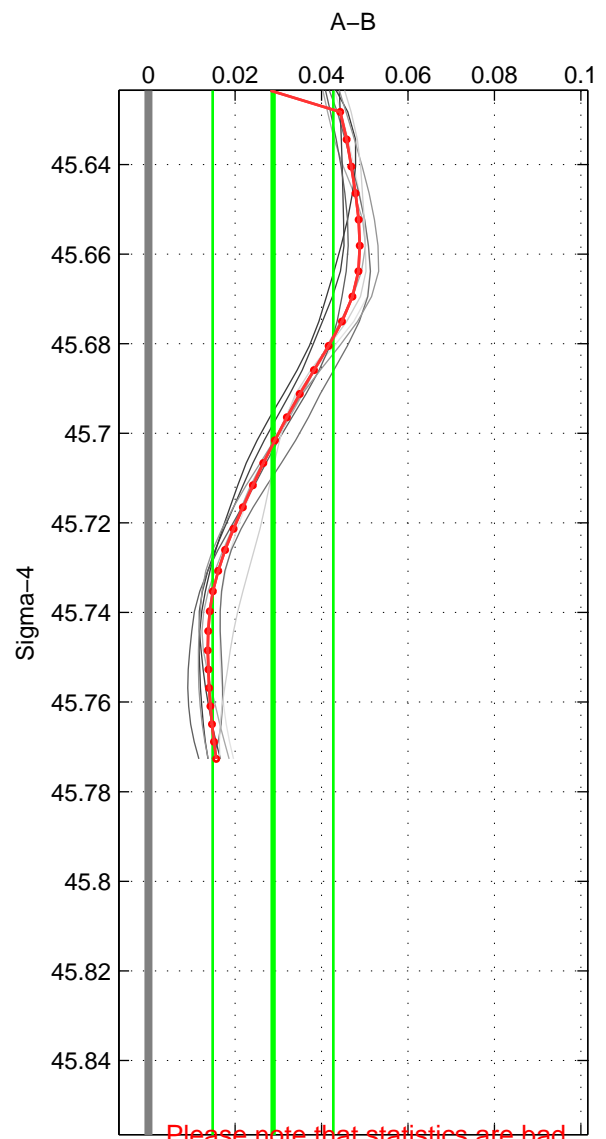

Cruise A (red). Date: Jul 1992 Cruisename: 7-06MT19920701
 Cruise B (blue). Date: Jun 2004 Cruisename: 275-35TH20040604

*** "Favourite" values are those of space 2.

	Offset	O.StDev	Ratio	R.Stdev	Rating
SIGMA:	0.029	0.014	1.001	0.000	2
THETA:	0.021	0.008	1.001	0.000	5
DEPTH:	0.037	0.007	1.001	0.000	2
FAV.:	0.021	0.008	1.001	0.000	5

Please note that statistics are bad.

Profiles of A: 2
 Profiles of B: 8
 Diff profs: 16
 WMoffset (A-B): 0.028788
 WMoffset stdev: 0.013959
 WMratio (A/B): 1.0008
 WMratio stdev: 0.00040017

Quality (1-5): 2

Profiles of A: 5
 Profiles of B: 8
 Diff profs: 40
 WMoffset (A-B): 0.020754
 WMoffset stdev: 0.0081301
 WMratio (A/B): 1.0006
 WMratio stdev: 0.00023274

Quality (1-5): 5

Please note that statistics are bad.

Profiles of A: 2
 Profiles of B: 8
 Diff profs: 16
 WMoffset (A-B): 0.037295
 WMoffset stdev: 0.0067979
 WMratio (A/B): 1.0011
 WMratio stdev: 0.00019493

Quality (1-5): 2