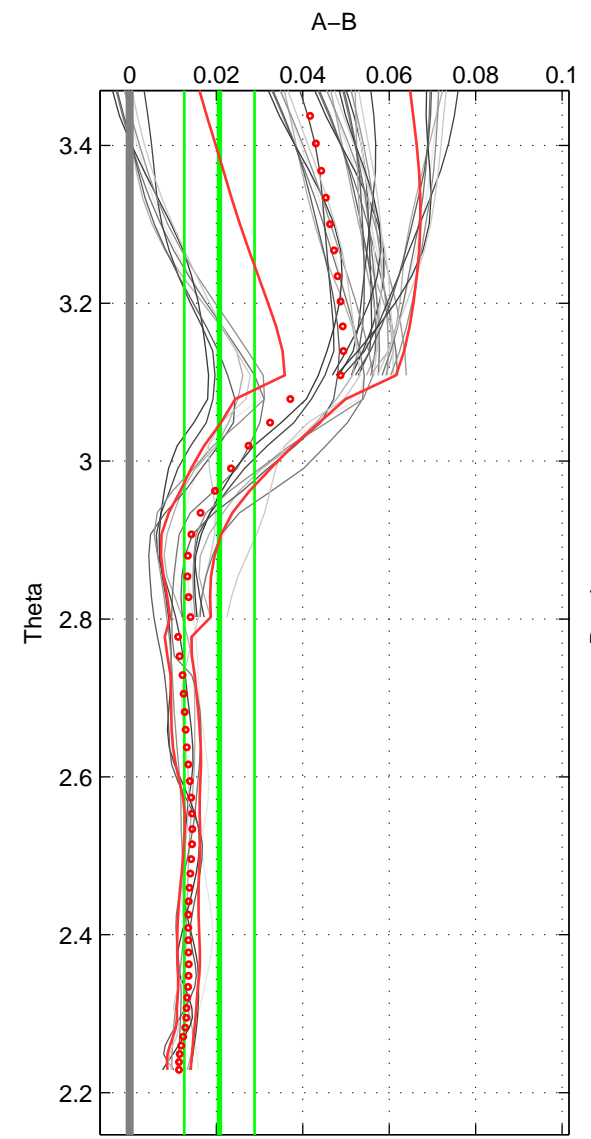

Cruise A (red). Date: Jul 1992 Cruisename: 7-06MT19920701
 Cruise B (blue). Date: Jun 2004 Cruisename: 275-35TH20040604

*** "Favourite" values are those of space 2.

	Offset	O.StDev	Ratio	R.Stdev	Rating
SIGMA:	0.029	0.014	1.001	0.000	2
THETA:	0.021	0.008	1.001	0.000	5
DEPTH:	0.037	0.007	1.001	0.000	2
FAV.:	0.021	0.008	1.001	0.000	5

Please note that statistics are bad.

Profiles of A: 2
 Profiles of B: 8
 Diff profs: 16
 WMoffset (A-B): 0.028788
 WMoffset stdev: 0.013959
 WMratio (A/B): 1.0008
 WMratio stdev: 0.00040017

Quality (1-5): 2

Profiles of A: 5
 Profiles of B: 8
 Diff profs: 40
 WMoffset (A-B): 0.020754
 WMoffset stdev: 0.0081301
 WMratio (A/B): 1.0006
 WMratio stdev: 0.00023274

Quality (1-5): 5

Please note that statistics are bad.

Profiles of A: 2
 Profiles of B: 8
 Diff profs: 16
 WMoffset (A-B): 0.037295
 WMoffset stdev: 0.0067979
 WMratio (A/B): 1.0011
 WMratio stdev: 0.00019493

Quality (1-5): 2