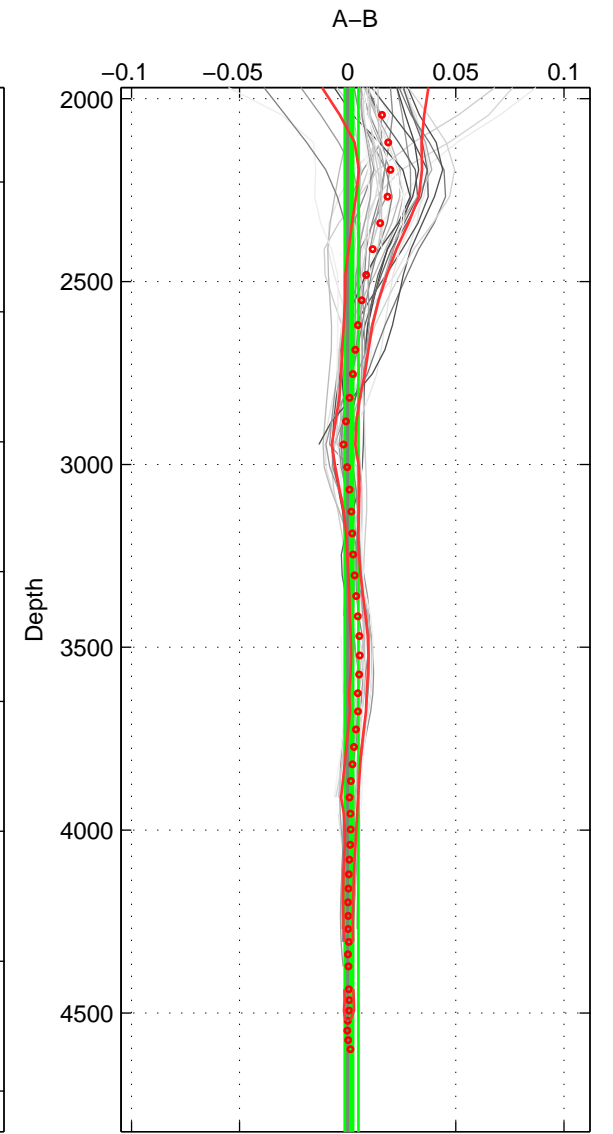

Cruise A (red). Date: Aug 1993 Cruisename: 251-33MW19930704.1

Cruise B (blue). Date: Jun 2002 Cruisename: 274-35TH20020611

\*\*\* "Favourite" values are means of spaces 1 2 3.

	Offset	O.StDev	Ratio	R.Stdev	Rating
SIGMA:	0.002	0.004	1.000	0.000	5
THETA:	0.001	0.002	1.000	0.000	5
DEPTH:	0.002	0.003	1.000	0.000	5
FAV.:	0.002	0.003	1.000	0.000	5

Profiles of A: 6  
 Profiles of B: 17  
 Diff profs : 41  
 WMoffset (A-B): 0.0019654  
 WMoffset stdev: 0.0035026  
 WMratio (A/B): 1.0001  
 WMratio stdev: 0.00010029

Quality (1-5): 5

Profiles of A: 6  
 Profiles of B: 17  
 Diff profs : 41  
 WMoffset (A-B): 0.00079143  
 WMoffset stdev: 0.0022669  
 WMratio (A/B): 1  
 WMratio stdev: 6.4912e-05

Quality (1-5): 5

Profiles of A: 6  
 Profiles of B: 17  
 Diff profs : 41  
 WMoffset (A-B): 0.001845  
 WMoffset stdev: 0.003156  
 WMratio (A/B): 1.0001  
 WMratio stdev: 9.0379e-05

Quality (1-5): 5