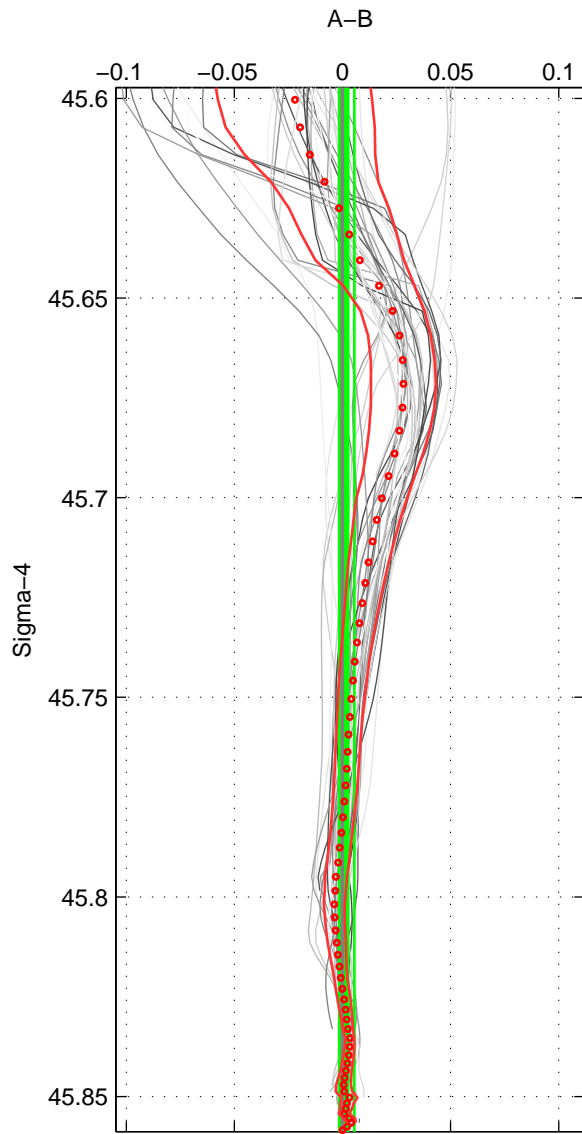

Cruise A (red). Date: Aug 1993 Cruisename: 251-33MW19930704.1

Cruise B (blue). Date: Jun 2002 Cruisename: 274-35TH20020611

\*\*\* "Favourite" values are means of spaces 1 2 3.

	Offset	O.StDev	Ratio	R.Stdev	Rating
SIGMA:	0.002	0.004	1.000	0.000	5
THETA:	0.001	0.002	1.000	0.000	5
DEPTH:	0.002	0.003	1.000	0.000	5
FAV.:	0.002	0.003	1.000	0.000	5

Profiles of A: 6  
 Profiles of B: 17  
 Diff profs : 41  
 WMoffset (A-B): 0.0019654  
 WMoffset stdev: 0.0035026  
 WMratio (A/B): 1.0001  
 WMratio stdev: 0.00010029

Quality (1-5): 5

Profiles of A: 6  
 Profiles of B: 17  
 Diff profs : 41  
 WMoffset (A-B): 0.00079143  
 WMoffset stdev: 0.0022669  
 WMratio (A/B): 1  
 WMratio stdev: 6.4912e-05

Quality (1-5): 5

Profiles of A: 6  
 Profiles of B: 17  
 Diff profs : 41  
 WMoffset (A-B): 0.001845  
 WMoffset stdev: 0.003156  
 WMratio (A/B): 1.0001  
 WMratio stdev: 9.0379e-05

Quality (1-5): 5