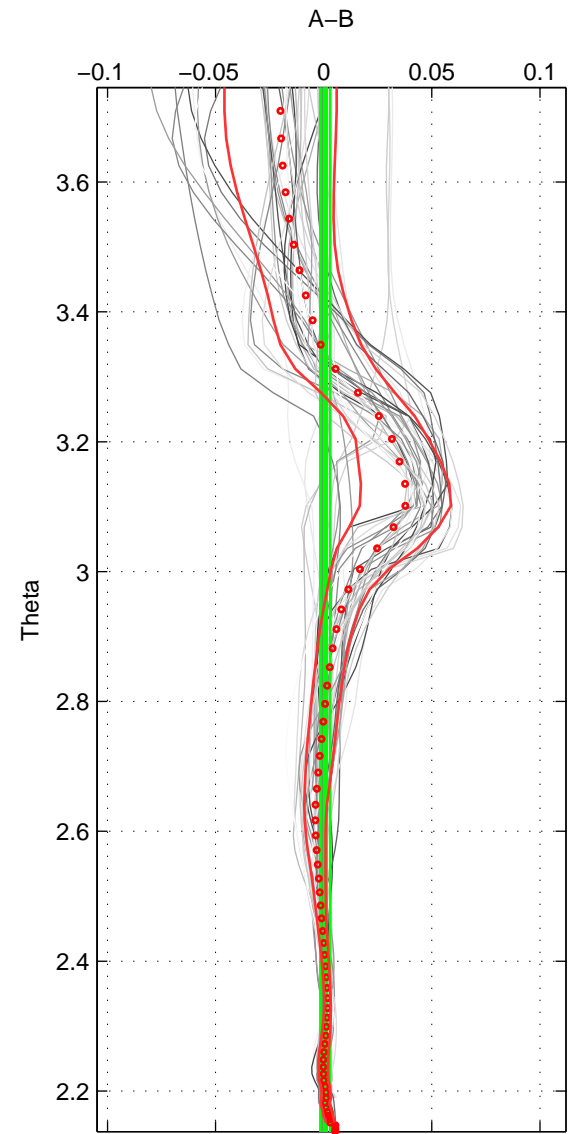

Cruise A (red). Date: Aug 1993 Cruisename: 251-33MW19930704.1

Cruise B (blue). Date: Jun 2002 Cruisename: 274-35TH20020611

\*\*\* "Favourite" values are means of spaces 1 2 3.

	Offset	O.StDev	Ratio	R.Stdev	Rating
SIGMA:	0.002	0.004	1.000	0.000	5
THETA:	0.001	0.002	1.000	0.000	5
DEPTH:	0.002	0.003	1.000	0.000	5
FAV.:	0.002	0.003	1.000	0.000	5

Profiles of A: 6  
 Profiles of B: 17  
 Diff profs : 41  
 WMoffset (A-B): 0.0019654  
 WMoffset stdev: 0.0035026  
 WMratio (A/B): 1.0001  
 WMratio stdev: 0.00010029

Quality (1-5): 5

Profiles of A: 6  
 Profiles of B: 17  
 Diff profs : 41  
 WMoffset (A-B): 0.00079143  
 WMoffset stdev: 0.0022669  
 WMratio (A/B): 1  
 WMratio stdev: 6.4912e-05

Quality (1-5): 5

Profiles of A: 6  
 Profiles of B: 17  
 Diff profs : 41  
 WMoffset (A-B): 0.001845  
 WMoffset stdev: 0.003156  
 WMratio (A/B): 1.0001  
 WMratio stdev: 9.0379e-05

Quality (1-5): 5