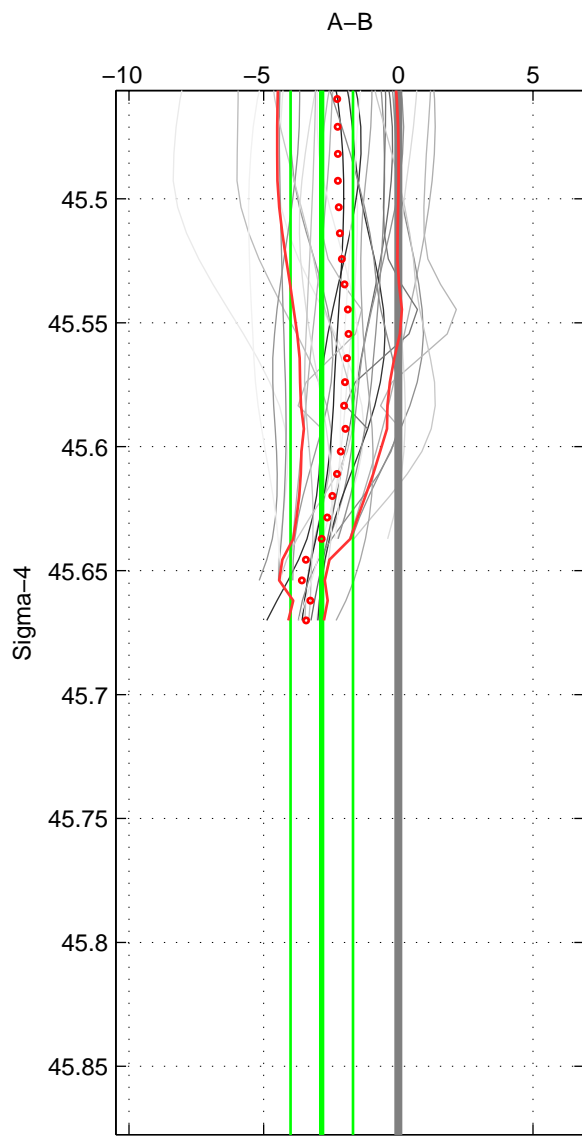

Cruise A (red). Date: Mar 1989 Cruisename: 507-32MW19890206

Cruise B (blue). Date: Apr 2006 Cruisename: 671-49UF20060418

*** "Favourite" values are means of spaces 1 2.

	Offset	O.StDev	Ratio	R.Stdev	Rating
SIGMA:	-0.003	0.001	1.000	0.000	4
THETA:	-0.003	0.001	1.000	0.000	4
DEPTH:	0.000	0.001	1.000	0.000	3
FAV. :	-0.003	0.001	1.000	0.000	4

Profiles of A: 11
 Profiles of B: 3
 Diff profs : 29
 WMoffset (A-B): -0.0028445
 WMoffset stdev: 0.0011605
 WMratio (A/B): 0.99992
 WMratio stdev: 3.3508e-05

Quality (1-5): 4

Profiles of A: 11
 Profiles of B: 3
 Diff profs : 29
 WMoffset (A-B): -0.0034266
 WMoffset stdev: 0.0013096
 WMratio (A/B): 0.9999
 WMratio stdev: 3.7812e-05

Quality (1-5): 4

Profiles of A: 11
 Profiles of B: 3
 Diff profs : 29
 WMoffset (A-B): 7.3048e-05
 WMoffset stdev: 0.0013117
 WMratio (A/B): 1
 WMratio stdev: 3.7891e-05

Quality (1-5): 3

Please note that statistics are bad.