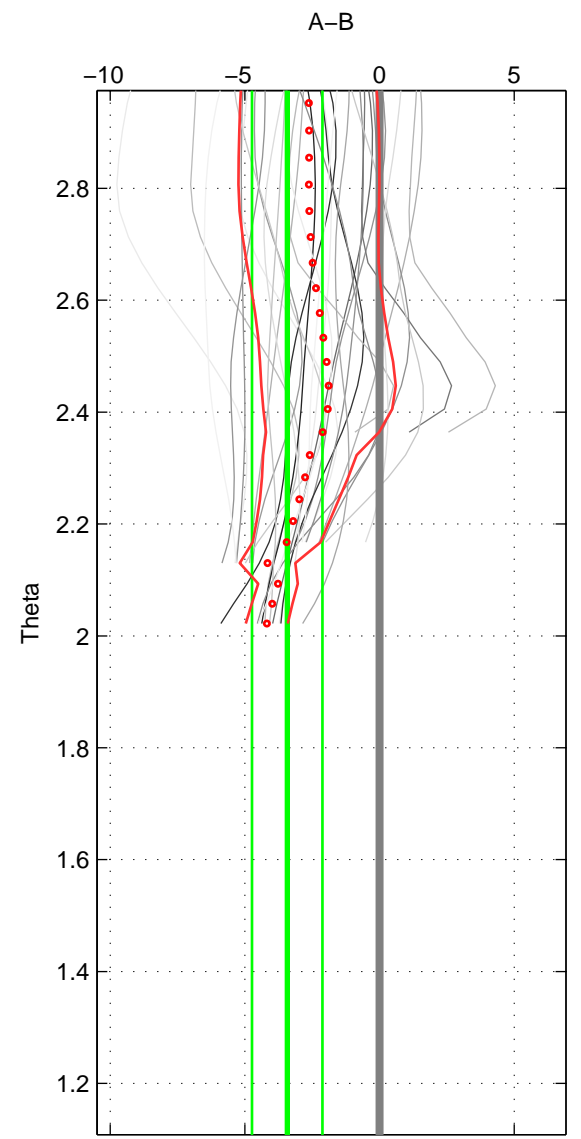

Cruise A (red). Date: Mar 1989 Cruisename: 507-32MW19890206

Cruise B (blue). Date: Apr 2006 Cruisename: 671-49UF20060418

*** "Favourite" values are means of spaces 1 2.

	Offset	O.StDev	Ratio	R.Stdev	Rating
SIGMA:	-0.003	0.001	1.000	0.000	4
THETA:	-0.003	0.001	1.000	0.000	4
DEPTH:	0.000	0.001	1.000	0.000	3
FAV. :	-0.003	0.001	1.000	0.000	4

Profiles of A: 11
 Profiles of B: 3
 Diff profs : 29
 WMoffset (A-B): -0.0028445
 WMoffset stdev: 0.0011605
 WMratio (A/B): 0.99992
 WMratio stdev: 3.3508e-05

Quality (1-5): 4

Profiles of A: 11
 Profiles of B: 3
 Diff profs : 29
 WMoffset (A-B): -0.0034266
 WMoffset stdev: 0.0013096
 WMratio (A/B): 0.9999
 WMratio stdev: 3.7812e-05

Quality (1-5): 4

Profiles of A: 11
 Profiles of B: 3
 Diff profs : 29
 WMoffset (A-B): 7.3048e-05
 WMoffset stdev: 0.0013117
 WMratio (A/B): 1
 WMratio stdev: 3.7891e-05

Quality (1-5): 3

Please note that statistics are bad.