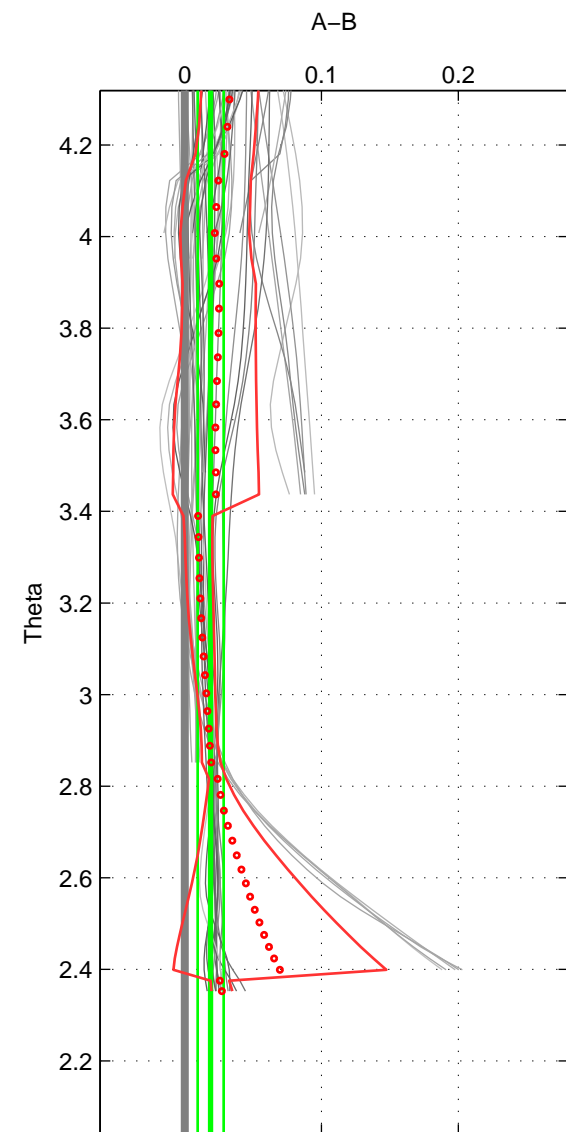

Cruise A (red). Date: May 1993 Cruisename: 204-29CS19930510

Cruise B (blue). Date: Jun 2004 Cruisename: 275-35TH20040604

*** "Favourite" values are means of spaces 1 2.

	Offset	O.StDev	Ratio	R.Stdev	Rating
SIGMA:	0.035	0.007	1.001	0.000	4
THETA:	0.019	0.010	1.001	0.000	4
DEPTH:	-0.001	0.014	1.000	0.000	3
FAV.:	0.027	0.008	1.001	0.000	4

Profiles of A: 7
 Profiles of B: 9
 Diff profs: 48
 WMoffset (A-B): 0.034639
 WMoffset stdev: 0.007401
 WMratio (A/B): 1.001
 WMratio stdev: 0.00021192

Quality (1-5): 4

Profiles of A: 7
 Profiles of B: 9
 Diff profs: 48
 WMoffset (A-B): 0.018937
 WMoffset stdev: 0.0095013
 WMratio (A/B): 1.0005
 WMratio stdev: 0.0002717

Quality (1-5): 4

Profiles of A: 6
 Profiles of B: 9
 Diff profs: 42
 WMoffset (A-B): -0.00089632
 WMoffset stdev: 0.013553
 WMratio (A/B): 0.99997
 WMratio stdev: 0.00038749

Quality (1-5): 3