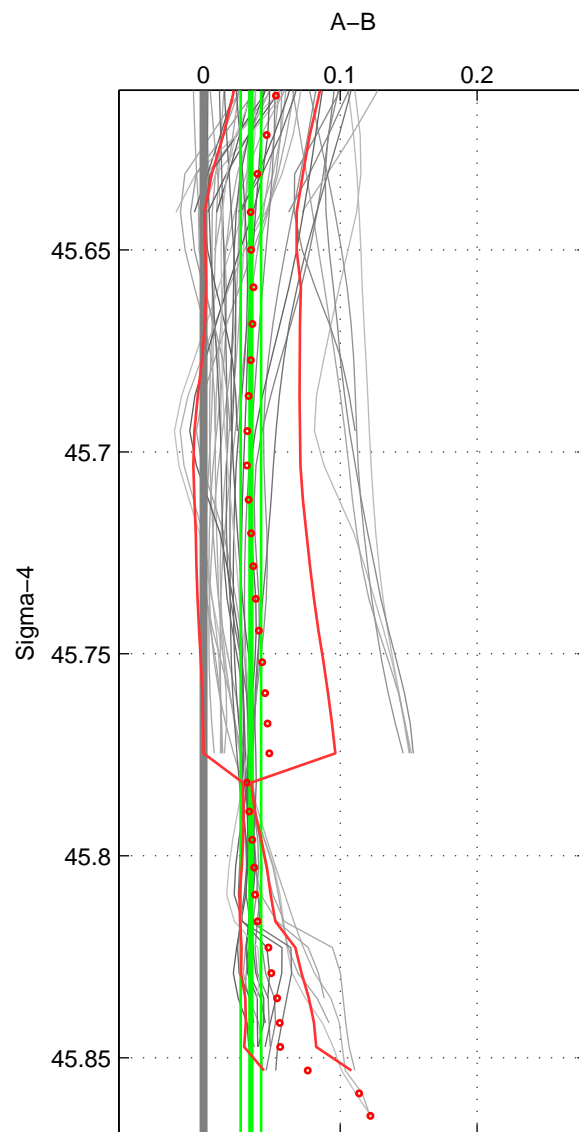

Cruise A (red). Date: May 1993 Cruisename: 204-29CS19930510

Cruise B (blue). Date: Jun 2004 Cruisename: 275-35TH20040604

*** "Favourite" values are means of spaces 1 2.

	Offset	O.StDev	Ratio	R.Stdev	Rating
SIGMA:	0.035	0.007	1.001	0.000	4
THETA:	0.019	0.010	1.001	0.000	4
DEPTH:	-0.001	0.014	1.000	0.000	3
FAV.:	0.027	0.008	1.001	0.000	4

Profiles of A: 7
 Profiles of B: 9
 Diff profs: 48
 WMoffset (A-B): 0.034639
 WMoffset stdev: 0.007401
 WMratio (A/B): 1.001
 WMratio stdev: 0.00021192

Quality (1-5): 4

Profiles of A: 7
 Profiles of B: 9
 Diff profs: 48
 WMoffset (A-B): 0.018937
 WMoffset stdev: 0.0095013
 WMratio (A/B): 1.0005
 WMratio stdev: 0.0002717

Quality (1-5): 4

Profiles of A: 6
 Profiles of B: 9
 Diff profs: 42
 WMoffset (A-B): -0.00089632
 WMoffset stdev: 0.013553
 WMratio (A/B): 0.99997
 WMratio stdev: 0.00038749

Quality (1-5): 3