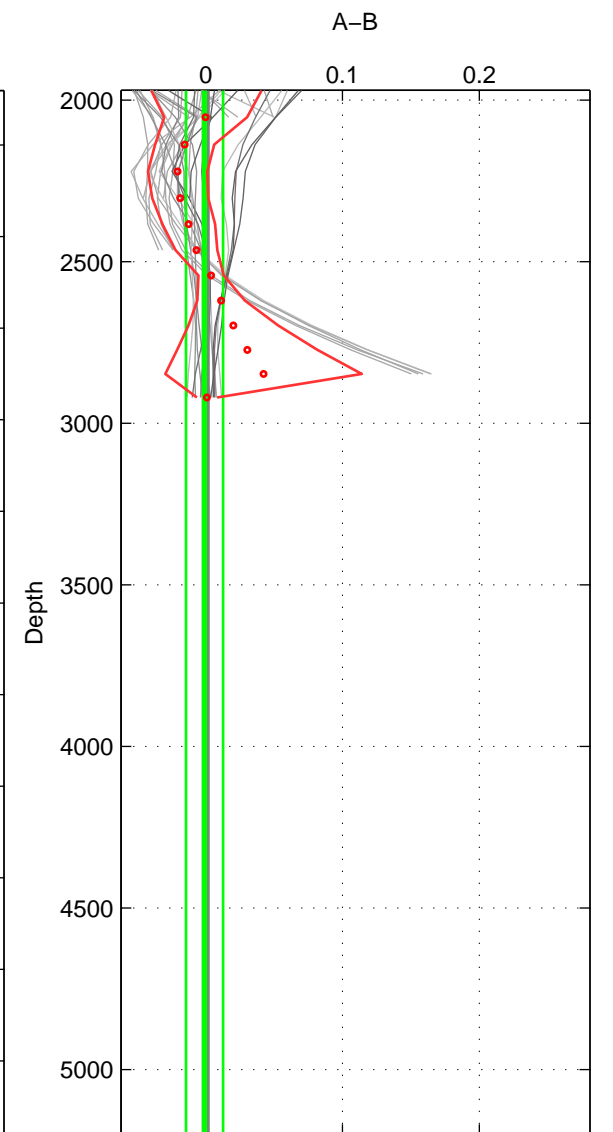

Cruise A (red). Date: May 1993 Cruisename: 204-29CS19930510

Cruise B (blue). Date: Jun 2004 Cruisename: 275-35TH20040604

*** "Favourite" values are means of spaces 1 2.

	Offset	O.StDev	Ratio	R.Stdev	Rating
SIGMA:	0.035	0.007	1.001	0.000	4
THETA:	0.019	0.010	1.001	0.000	4
DEPTH:	-0.001	0.014	1.000	0.000	3
FAV.:	0.027	0.008	1.001	0.000	4

Profiles of A: 7
 Profiles of B: 9
 Diff profs: 48
 WMoffset (A-B): 0.034639
 WMoffset stdev: 0.007401
 WMratio (A/B): 1.001
 WMratio stdev: 0.00021192

Quality (1-5): 4

Profiles of A: 7
 Profiles of B: 9
 Diff profs: 48
 WMoffset (A-B): 0.018937
 WMoffset stdev: 0.0095013
 WMratio (A/B): 1.0005
 WMratio stdev: 0.0002717

Quality (1-5): 4

Profiles of A: 6
 Profiles of B: 9
 Diff profs: 42
 WMoffset (A-B): -0.00089632
 WMoffset stdev: 0.013553
 WMratio (A/B): 0.99997
 WMratio stdev: 0.00038749

Quality (1-5): 3