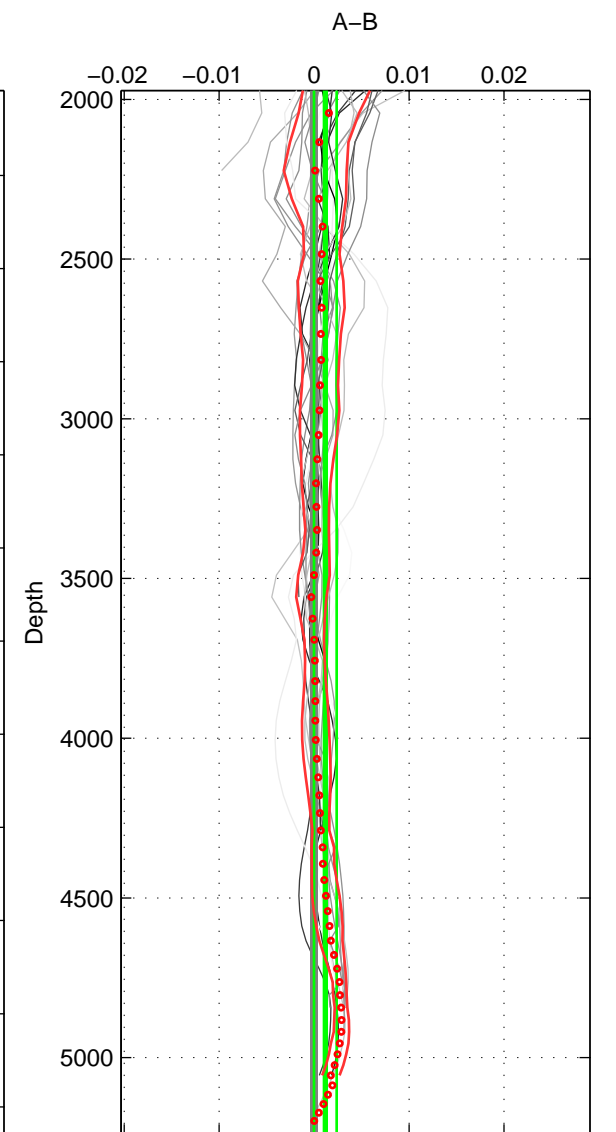

Cruise A (red). Date: Feb 1995 Cruisename: 347-316N19950124

Cruise B (blue). Date: Mar 1995 Cruisename: 348-316N19950310

*** "Favourite" values are means of spaces 1 2 3.

	Offset	O.StDev	Ratio	R.Stdev	Rating
SIGMA:	0.001	0.001	1.000	0.000	5
THETA:	0.001	0.001	1.000	0.000	5
DEPTH:	0.001	0.001	1.000	0.000	5
FAV.:	0.001	0.001	1.000	0.000	5

Profiles of A: 3
 Profiles of B: 22
 Diff profs : 23
 WMoffset (A-B): 0.00082851
 WMoffset stdev: 0.0008722
 WMratio (A/B): 1
 WMratio stdev: 2.5127e-05

Quality (1-5): 5

Profiles of A: 3
 Profiles of B: 22
 Diff profs : 23
 WMoffset (A-B): 0.00074573
 WMoffset stdev: 0.00067374
 WMratio (A/B): 1
 WMratio stdev: 1.9411e-05

Quality (1-5): 5

Profiles of A: 3
 Profiles of B: 22
 Diff profs : 23
 WMoffset (A-B): 0.0011832
 WMoffset stdev: 0.0011951
 WMratio (A/B): 1
 WMratio stdev: 3.4429e-05

Quality (1-5): 5