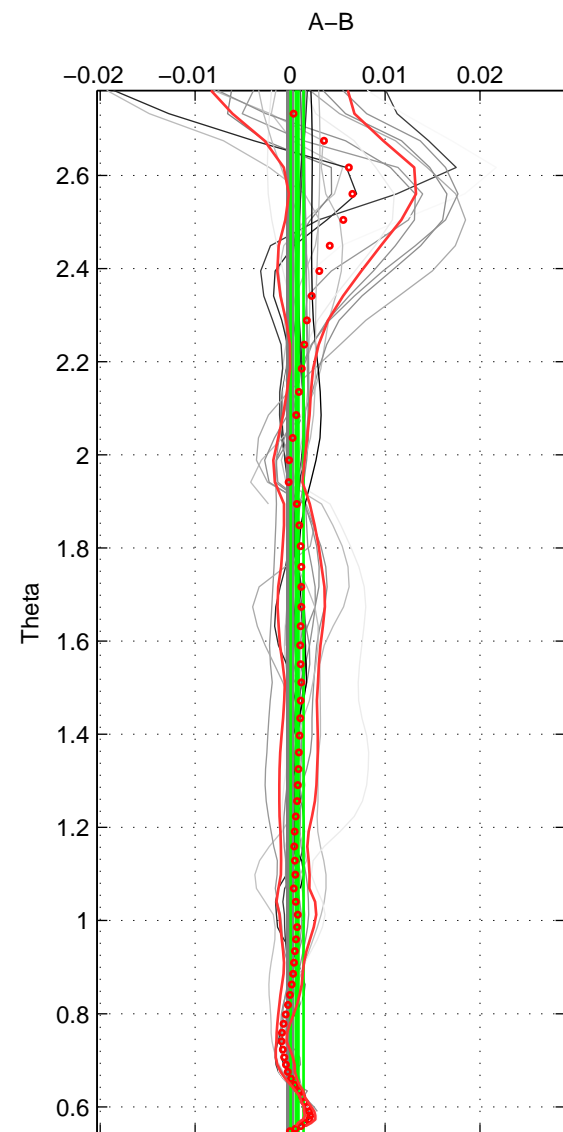

Cruise A (red). Date: Feb 1995 Cruisename: 347-316N19950124

Cruise B (blue). Date: Mar 1995 Cruisename: 348-316N19950310

*** "Favourite" values are means of spaces 1 2 3.

	Offset	O.StDev	Ratio	R.Stdev	Rating
SIGMA:	0.001	0.001	1.000	0.000	5
THETA:	0.001	0.001	1.000	0.000	5
DEPTH:	0.001	0.001	1.000	0.000	5
FAV.:	0.001	0.001	1.000	0.000	5

Profiles of A: 3
 Profiles of B: 22
 Diff profs : 23
 WMoffset (A-B): 0.00082851
 WMoffset stdev: 0.0008722
 WMratio (A/B): 1
 WMratio stdev: 2.5127e-05

Quality (1-5): 5

Profiles of A: 3
 Profiles of B: 22
 Diff profs : 23
 WMoffset (A-B): 0.00074573
 WMoffset stdev: 0.00067374
 WMratio (A/B): 1
 WMratio stdev: 1.9411e-05

Quality (1-5): 5

Profiles of A: 3
 Profiles of B: 22
 Diff profs : 23
 WMoffset (A-B): 0.0011832
 WMoffset stdev: 0.0011951
 WMratio (A/B): 1
 WMratio stdev: 3.4429e-05

Quality (1-5): 5