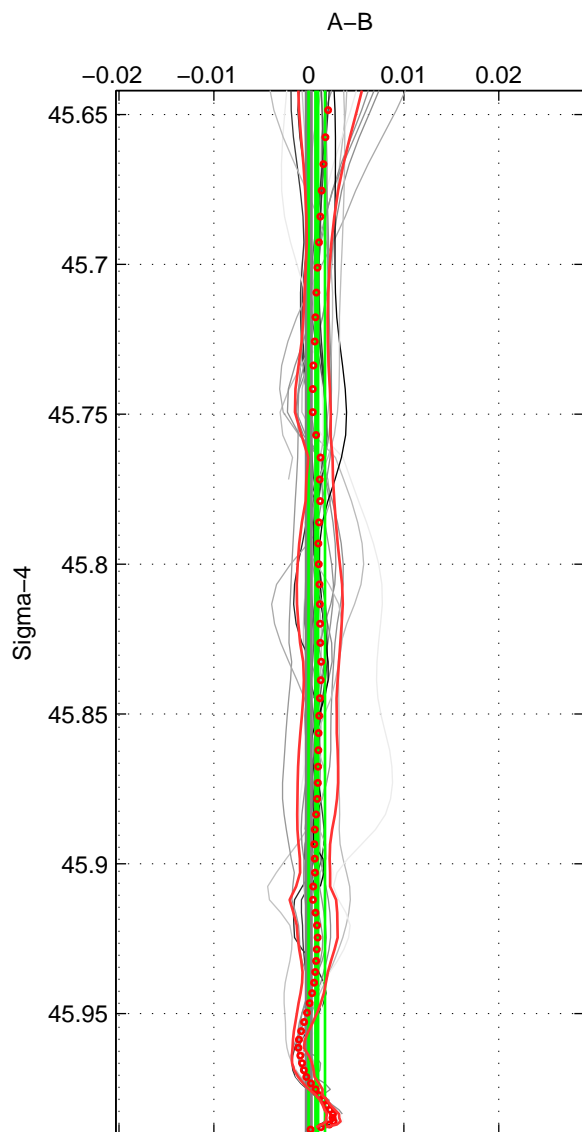

Cruise A (red). Date: Feb 1995 Cruisename: 347-316N19950124

Cruise B (blue). Date: Mar 1995 Cruisename: 348-316N19950310

*** "Favourite" values are means of spaces 1 2 3.

	Offset	O.StDev	Ratio	R.Stdev	Rating
SIGMA:	0.001	0.001	1.000	0.000	5
THETA:	0.001	0.001	1.000	0.000	5
DEPTH:	0.001	0.001	1.000	0.000	5
FAV.:	0.001	0.001	1.000	0.000	5

Profiles of A: 3
 Profiles of B: 22
 Diff profs : 23
 WMoffset (A-B): 0.00082851
 WMoffset stdev: 0.0008722
 WMratio (A/B): 1
 WMratio stdev: 2.5127e-05

Quality (1-5): 5

Profiles of A: 3
 Profiles of B: 22
 Diff profs : 23
 WMoffset (A-B): 0.00074573
 WMoffset stdev: 0.00067374
 WMratio (A/B): 1
 WMratio stdev: 1.9411e-05

Quality (1-5): 5

Profiles of A: 3
 Profiles of B: 22
 Diff profs : 23
 WMoffset (A-B): 0.0011832
 WMoffset stdev: 0.0011951
 WMratio (A/B): 1
 WMratio stdev: 3.4429e-05

Quality (1-5): 5