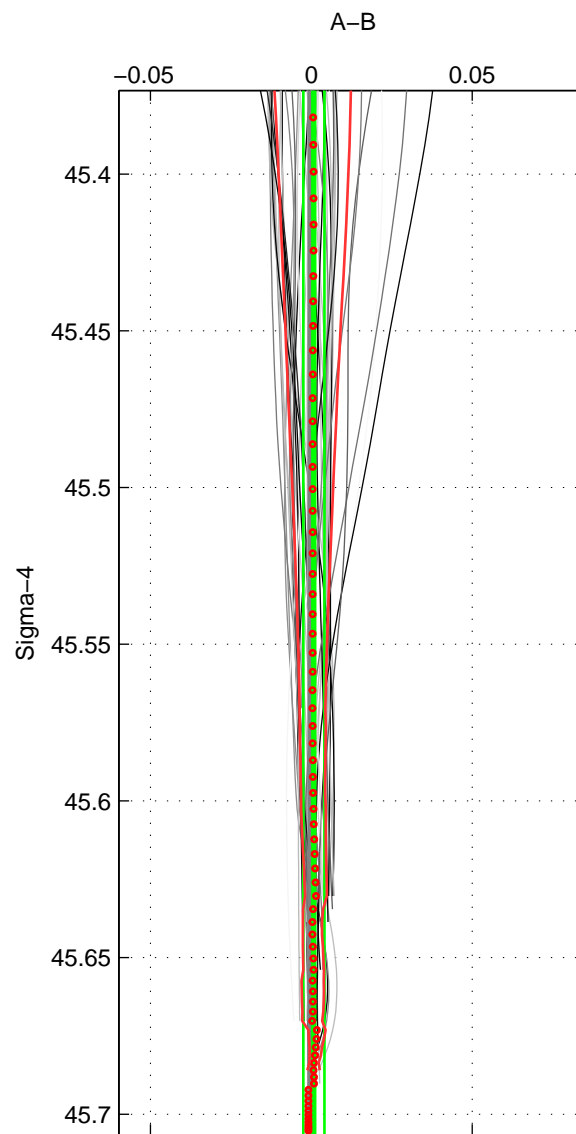

Cruise A (red). Date: Jul 2005 Cruisename: 669-49UF20050615

Cruise B (blue). Date: May 2002 Cruisename: 696-49UP20020424

*** "Favourite" values are means of spaces 1 2 3.

| | Offset | O.StDev | Ratio | R.Stdev | Rating |
|--------|--------|---------|-------|---------|--------|
| SIGMA: | 0.001 | 0.003 | 1.000 | 0.000 | 4 |
| THETA: | 0.001 | 0.005 | 1.000 | 0.000 | 4 |
| DEPTH: | 0.002 | 0.018 | 1.000 | 0.001 | 4 |
| FAV.: | 0.001 | 0.009 | 1.000 | 0.000 | 4 |

Profiles of A: 12
 Profiles of B: 11
 Diff profs : 40
 WMoffset (A-B): 0.00081316
 WMoffset stdev: 0.0032595
 WMratio (A/B): 1
 WMratio stdev: 9.4236e-05

Quality (1-5): 4

Profiles of A: 12
 Profiles of B: 11
 Diff profs : 40
 WMoffset (A-B): 0.0010157
 WMoffset stdev: 0.0046439
 WMratio (A/B): 1
 WMratio stdev: 0.00013425

Quality (1-5): 4

Profiles of A: 12
 Profiles of B: 11
 Diff profs : 40
 WMoffset (A-B): 0.0022648
 WMoffset stdev: 0.017879
 WMratio (A/B): 1.0001
 WMratio stdev: 0.00051734

Quality (1-5): 4