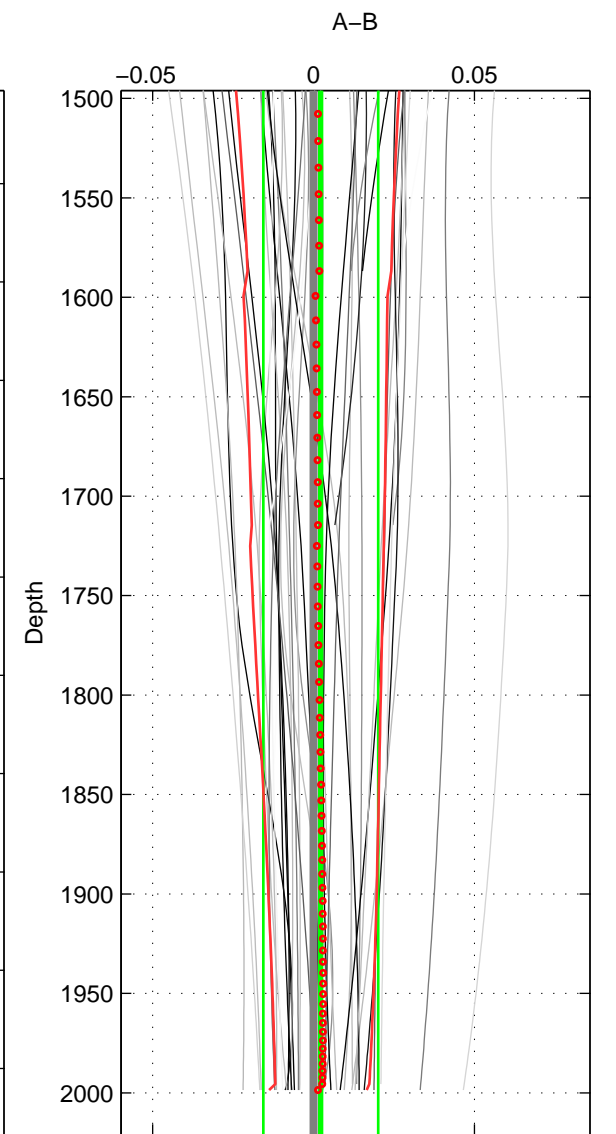

Cruise A (red). Date: Jul 2005 Cruisename: 669-49UF20050615

Cruise B (blue). Date: May 2002 Cruisename: 696-49UP20020424

*** "Favourite" values are means of spaces 1 2 3.

| | Offset | O.StDev | Ratio | R.Stdev | Rating |
|--------|--------|---------|-------|---------|--------|
| SIGMA: | 0.001 | 0.003 | 1.000 | 0.000 | 4 |
| THETA: | 0.001 | 0.005 | 1.000 | 0.000 | 4 |
| DEPTH: | 0.002 | 0.018 | 1.000 | 0.001 | 4 |
| FAV.: | 0.001 | 0.009 | 1.000 | 0.000 | 4 |

Profiles of A: 12
 Profiles of B: 11
 Diff profs : 40
 WMoffset (A-B): 0.00081316
 WMoffset stdev: 0.0032595
 WMratio (A/B): 1
 WMratio stdev: 9.4236e-05

Quality (1-5): 4

Profiles of A: 12
 Profiles of B: 11
 Diff profs : 40
 WMoffset (A-B): 0.0010157
 WMoffset stdev: 0.0046439
 WMratio (A/B): 1
 WMratio stdev: 0.00013425

Quality (1-5): 4

Profiles of A: 12
 Profiles of B: 11
 Diff profs : 40
 WMoffset (A-B): 0.0022648
 WMoffset stdev: 0.017879
 WMratio (A/B): 1.0001
 WMratio stdev: 0.00051734

Quality (1-5): 4