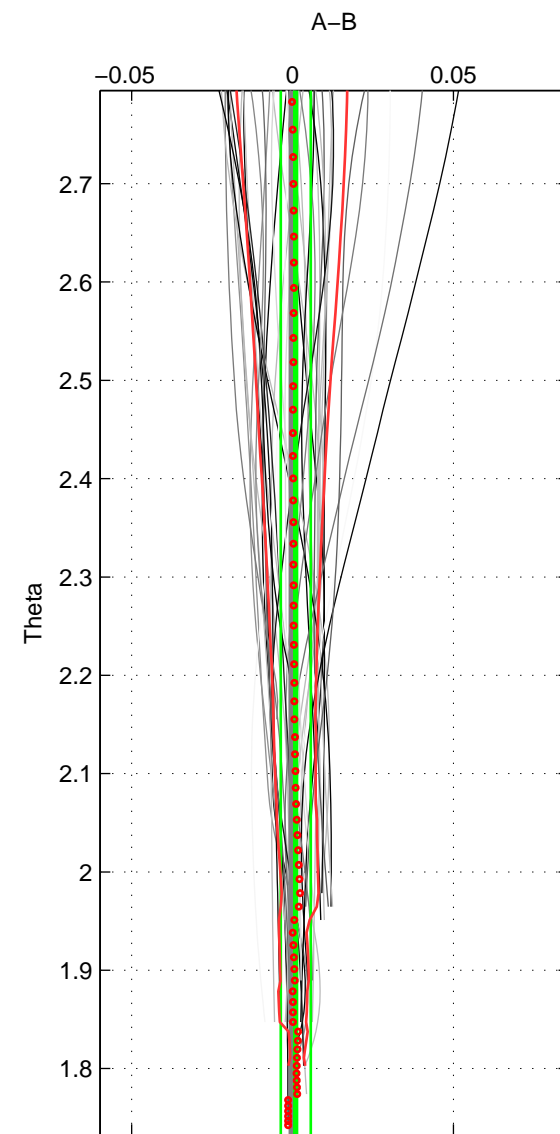

Cruise A (red). Date: Jul 2005 Cruisename: 669-49UF20050615

Cruise B (blue). Date: May 2002 Cruisename: 696-49UP20020424

*** "Favourite" values are means of spaces 1 2 3.

| | Offset | O.StDev | Ratio | R.Stdev | Rating |
|--------|--------|---------|-------|---------|--------|
| SIGMA: | 0.001 | 0.003 | 1.000 | 0.000 | 4 |
| THETA: | 0.001 | 0.005 | 1.000 | 0.000 | 4 |
| DEPTH: | 0.002 | 0.018 | 1.000 | 0.001 | 4 |
| FAV.: | 0.001 | 0.009 | 1.000 | 0.000 | 4 |

Profiles of A: 12
 Profiles of B: 11
 Diff profs : 40
 WMoffset (A-B): 0.00081316
 WMoffset stdev: 0.0032595
 WMratio (A/B): 1
 WMratio stdev: 9.4236e-05

Quality (1-5): 4

Profiles of A: 12
 Profiles of B: 11
 Diff profs : 40
 WMoffset (A-B): 0.0010157
 WMoffset stdev: 0.0046439
 WMratio (A/B): 1
 WMratio stdev: 0.00013425

Quality (1-5): 4

Profiles of A: 12
 Profiles of B: 11
 Diff profs : 40
 WMoffset (A-B): 0.0022648
 WMoffset stdev: 0.017879
 WMratio (A/B): 1.0001
 WMratio stdev: 0.00051734

Quality (1-5): 4