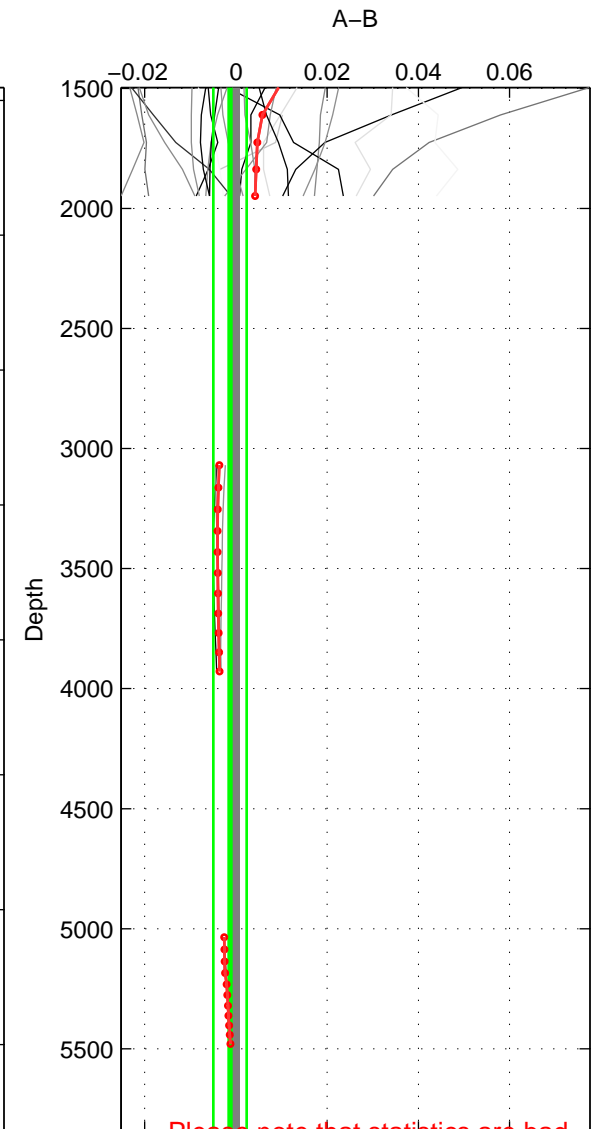

Cruise A (red). Date: May 1999 Cruisename: 687-49UP19990419
 Cruise B (blue). Date: May 2000 Cruisename: 689-49UP20000420

*** "Favourite" values are means of spaces 1 2.

	Offset	O.StDev	Ratio	R.Stdev	Rating
SIGMA:	0.000	0.002	1.000	0.000	5
THETA:	-0.002	0.004	1.000	0.000	5
DEPTH:	-0.001	0.004	1.000	0.000	3
FAV.:	-0.001	0.003	1.000	0.000	5

Profiles of A: 13
 Profiles of B: 10
 Diff profs : 27
 WMoffset (A-B): 0.00012691
 WMoffset stdev: 0.0021448
 WMratio (A/B): 1
 WMratio stdev: 6.1999e-05

Quality (1-5): 5

Profiles of A: 13
 Profiles of B: 10
 Diff profs : 27
 WMoffset (A-B): -0.0019207
 WMoffset stdev: 0.0038247
 WMratio (A/B): 0.99994
 WMratio stdev: 0.00011055

Quality (1-5): 5

Profiles of A: 13
 Profiles of B: 10
 Diff profs : 27
 WMoffset (A-B): -0.0013099
 WMoffset stdev: 0.0036349
 WMratio (A/B): 0.99996
 WMratio stdev: 0.00010521

Quality (1-5): 3

Please note that statistics are bad.