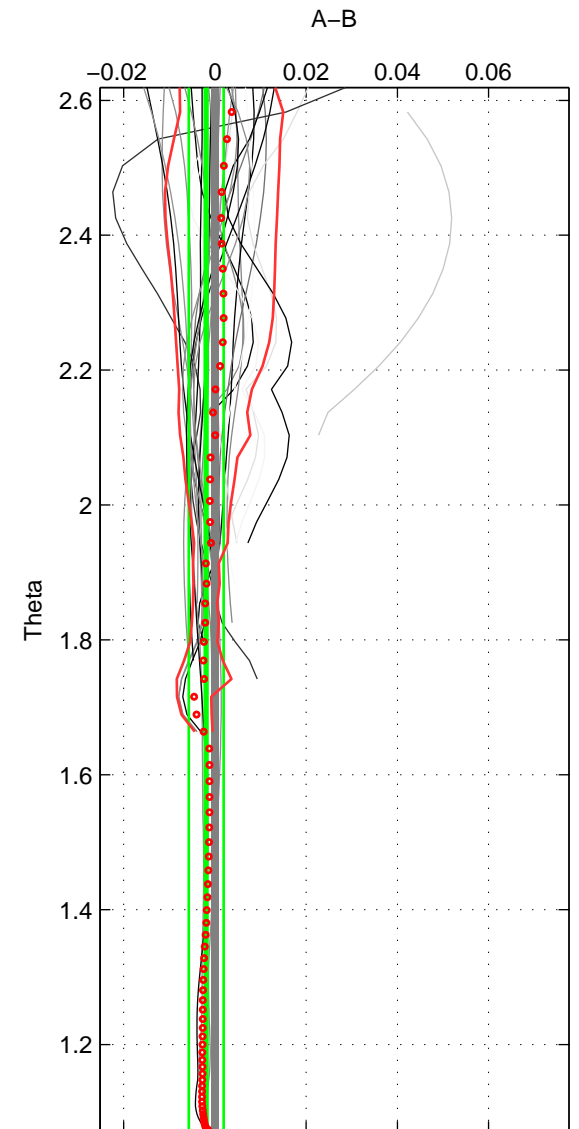

Cruise A (red). Date: May 1999 Cruisename: 687-49UP19990419
 Cruise B (blue). Date: May 2000 Cruisename: 689-49UP20000420

*** "Favourite" values are means of spaces 1 2.

	Offset	O.StDev	Ratio	R.Stdev	Rating
SIGMA:	0.000	0.002	1.000	0.000	5
THETA:	-0.002	0.004	1.000	0.000	5
DEPTH:	-0.001	0.004	1.000	0.000	3
FAV.:	-0.001	0.003	1.000	0.000	5

Profiles of A: 13
 Profiles of B: 10
 Diff profs : 27
 WMoffset (A-B): 0.00012691
 WMoffset stdev: 0.0021448
 WMratio (A/B): 1
 WMratio stdev: 6.1999e-05

Quality (1-5): 5

Profiles of A: 13
 Profiles of B: 10
 Diff profs : 27
 WMoffset (A-B): -0.0019207
 WMoffset stdev: 0.0038247
 WMratio (A/B): 0.99994
 WMratio stdev: 0.00011055

Quality (1-5): 5

Profiles of A: 13
 Profiles of B: 10
 Diff profs : 27
 WMoffset (A-B): -0.0013099
 WMoffset stdev: 0.0036349
 WMratio (A/B): 0.99996
 WMratio stdev: 0.00010521

Quality (1-5): 3

Please note that statistics are bad.