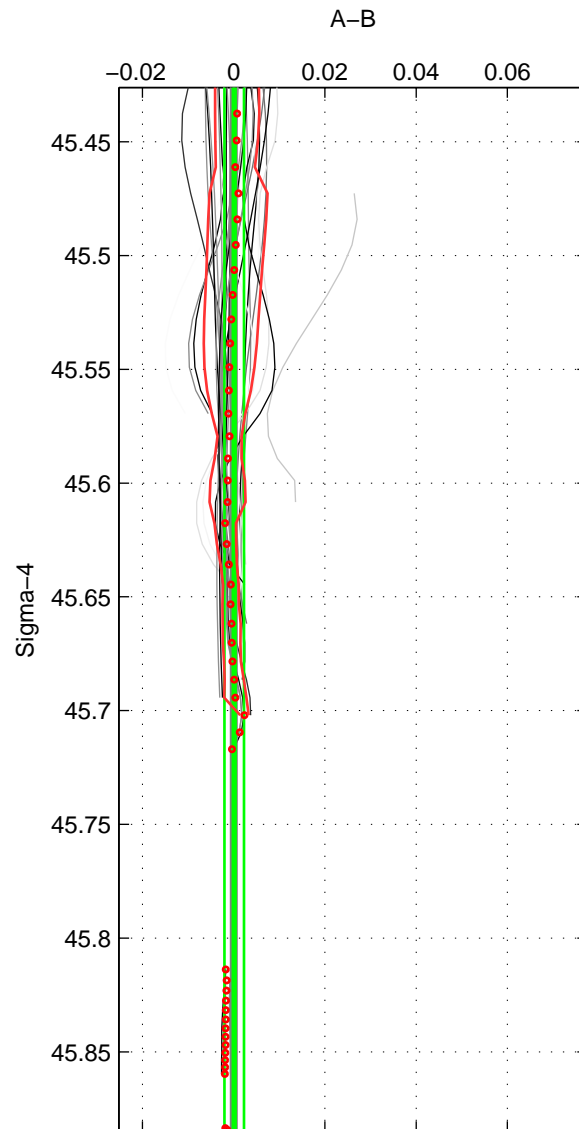

Cruise A (red). Date: May 1999 Cruisename: 687-49UP19990419
 Cruise B (blue). Date: May 2000 Cruisename: 689-49UP20000420

*** "Favourite" values are means of spaces 1 2.

	Offset	O.StDev	Ratio	R.Stdev	Rating
SIGMA:	0.000	0.002	1.000	0.000	5
THETA:	-0.002	0.004	1.000	0.000	5
DEPTH:	-0.001	0.004	1.000	0.000	3
FAV.:	-0.001	0.003	1.000	0.000	5

Profiles of A: 13
 Profiles of B: 10
 Diff profs : 27
 WMoffset (A-B): 0.00012691
 WMoffset stdev: 0.0021448
 WMratio (A/B): 1
 WMratio stdev: 6.1999e-05

Quality (1-5): 5

Profiles of A: 13
 Profiles of B: 10
 Diff profs : 27
 WMoffset (A-B): -0.0019207
 WMoffset stdev: 0.0038247
 WMratio (A/B): 0.99994
 WMratio stdev: 0.00011055

Quality (1-5): 5

Profiles of A: 13
 Profiles of B: 10
 Diff profs : 27
 WMoffset (A-B): -0.0013099
 WMoffset stdev: 0.0036349
 WMratio (A/B): 0.99996
 WMratio stdev: 0.00010521

Quality (1-5): 3

Please note that statistics are bad.