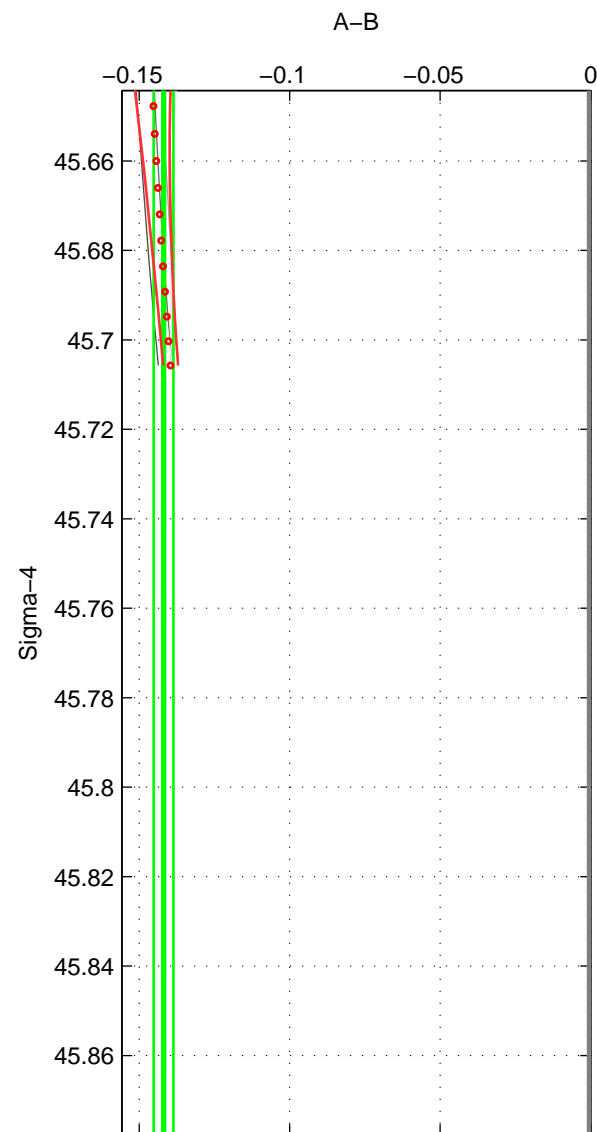

Cruise A (red). Date: Aug 1988 Cruisename: 241-32OC19880723

Cruise B (blue). Date: Aug 1994 Cruisename: 328-OMEX1NA

*** "Favourite" values are those of space 1.

	Offset	O.StDev	Ratio	R.Stdev	Rating
SIGMA:	-0.142	0.003	0.996	0.000	3
THETA:	-0.089	0.001	0.997	0.000	2
DEPTH:	-0.082	0.000	0.998	0.000	2
FAV.:	-0.142	0.003	0.996	0.000	3

Profiles of A: 12
 Profiles of B: 1
 Diff profs : 5
 WMoffset (A-B): -0.14192
 WMoffset stdev: 0.0032961
 WMratio (A/B): 0.99597
 WMratio stdev: 9.3707e-05

Quality (1-5): 3

Please note that statistics are bad.

Profiles of A: 12
 Profiles of B: 1
 Diff profs : 5
 WMoffset (A-B): -0.088667
 WMoffset stdev: 0.0010694
 WMratio (A/B): 0.99748
 WMratio stdev: 3.0077e-05

Quality (1-5): 2

Please note that statistics are bad.

Profiles of A: 12
 Profiles of B: 1
 Diff profs : 5
 WMoffset (A-B): -0.082485
 WMoffset stdev: 0
 WMratio (A/B): 0.99765
 WMratio stdev: 0

Quality (1-5): 2