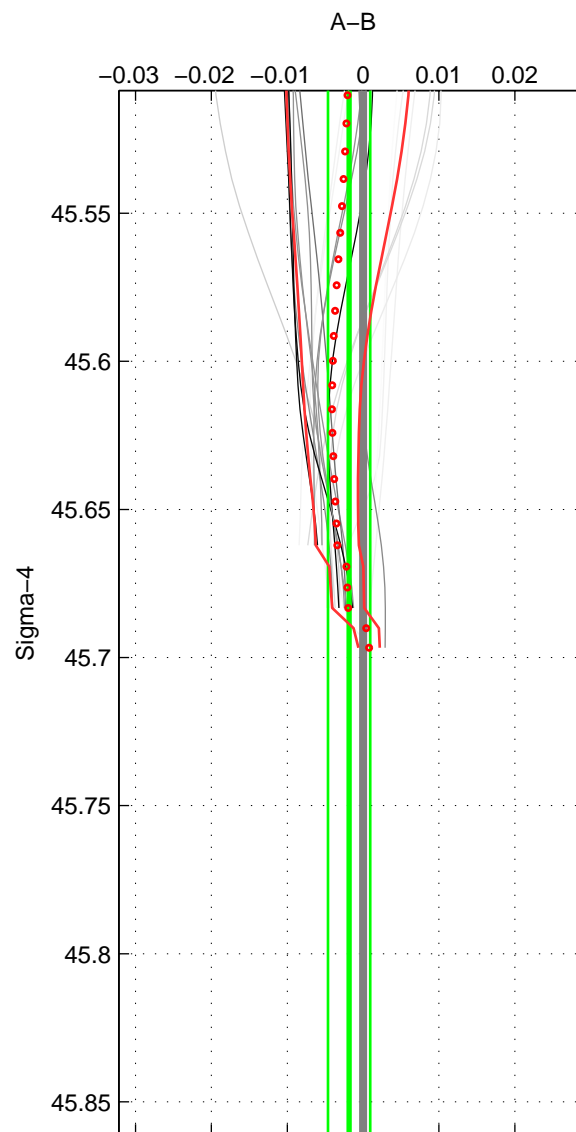

Cruise A (red). Date: Nov 1995 Cruisename: 625-49RY19951115

Cruise B (blue). Date: Feb 2007 Cruisename: 673-49UF20070117

*** "Favourite" values are means of spaces 1 2.

	Offset	O.StDev	Ratio	R.Stdev	Rating
SIGMA:	-0.002	0.003	1.000	0.000	5
THETA:	-0.002	0.000	1.000	0.000	5
DEPTH:	-0.005	0.002	1.000	0.000	3
FAV. :	-0.002	0.002	1.000	0.000	5

Profiles of A: 9
 Profiles of B: 6
 Diff profs : 21
 WMoffset (A-B): -0.0018445
 WMoffset stdev: 0.002785
 WMratio (A/B): 0.99995
 WMratio stdev: 8.0462e-05

Quality (1-5): 5

Profiles of A: 9
 Profiles of B: 6
 Diff profs : 21
 WMoffset (A-B): -0.0017248
 WMoffset stdev: 0.00042436
 WMratio (A/B): 0.99995
 WMratio stdev: 1.2235e-05

Quality (1-5): 5

Profiles of A: 9
 Profiles of B: 6
 Diff profs : 21
 WMoffset (A-B): -0.005348
 WMoffset stdev: 0.0016092
 WMratio (A/B): 0.99985
 WMratio stdev: 4.6536e-05

Quality (1-5): 3

Please note that statistics are bad.