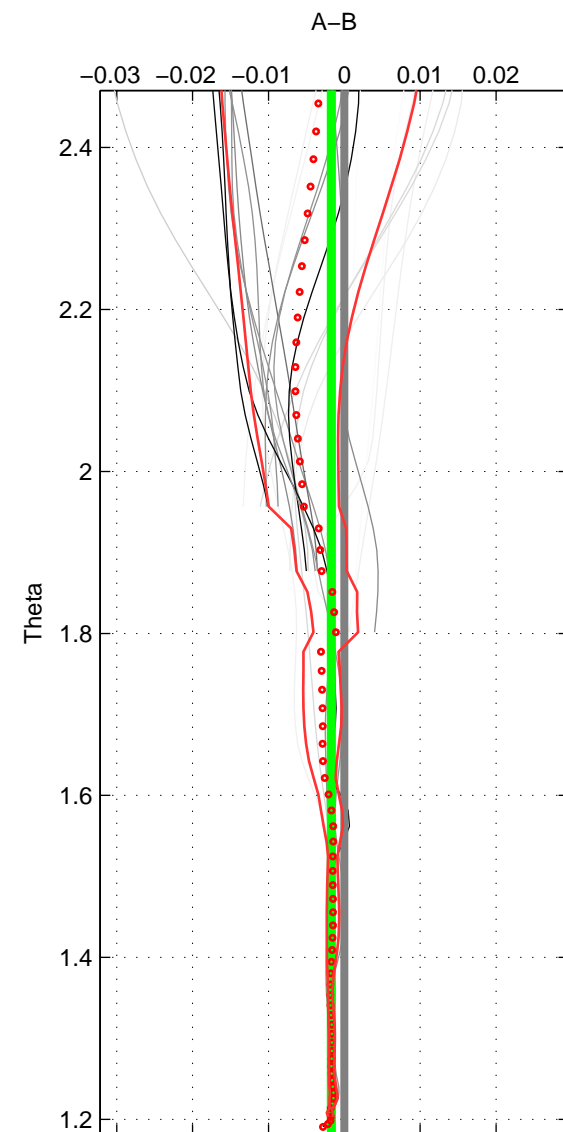

Cruise A (red). Date: Nov 1995 Cruisename: 625-49RY19951115

Cruise B (blue). Date: Feb 2007 Cruisename: 673-49UF20070117

*** "Favourite" values are means of spaces 1 2.

	Offset	O.StDev	Ratio	R.Stdev	Rating
SIGMA:	-0.002	0.003	1.000	0.000	5
THETA:	-0.002	0.000	1.000	0.000	5
DEPTH:	-0.005	0.002	1.000	0.000	3
FAV. :	-0.002	0.002	1.000	0.000	5

Profiles of A: 9
 Profiles of B: 6
 Diff profs : 21
 WMoffset (A-B): -0.0018445
 WMoffset stdev: 0.002785
 WMratio (A/B): 0.99995
 WMratio stdev: 8.0462e-05

Quality (1-5): 5

Profiles of A: 9
 Profiles of B: 6
 Diff profs : 21
 WMoffset (A-B): -0.0017248
 WMoffset stdev: 0.00042436
 WMratio (A/B): 0.99995
 WMratio stdev: 1.2235e-05

Quality (1-5): 5

Profiles of A: 9
 Profiles of B: 6
 Diff profs : 21
 WMoffset (A-B): -0.005348
 WMoffset stdev: 0.0016092
 WMratio (A/B): 0.99985
 WMratio stdev: 4.6536e-05

Quality (1-5): 3

Please note that statistics are bad.