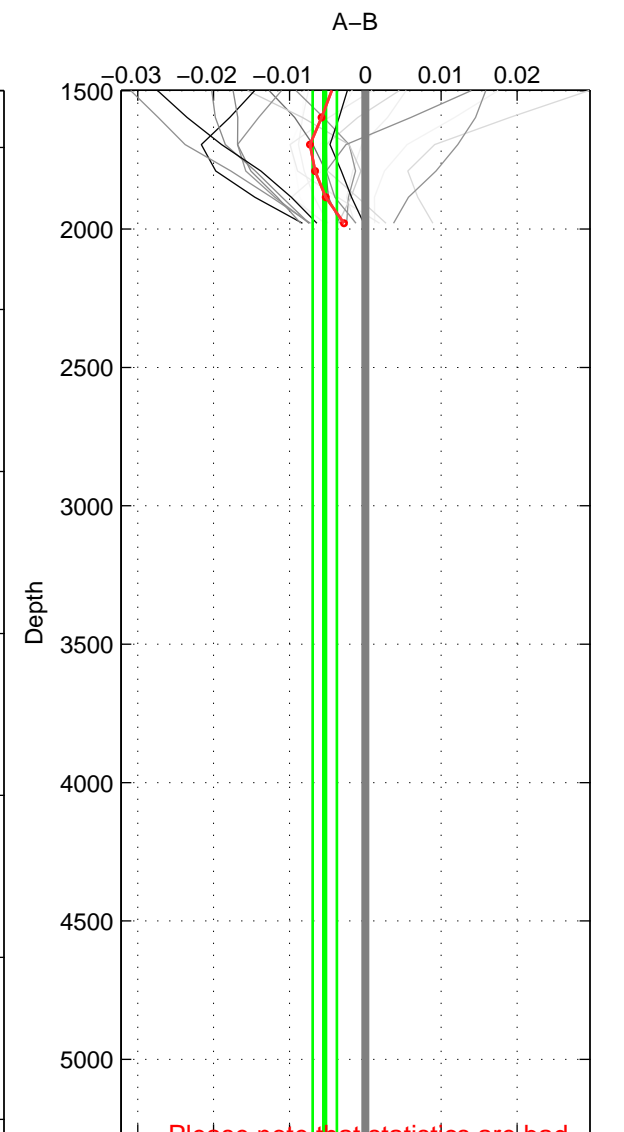

Cruise A (red). Date: Nov 1995 Cruisename: 625-49RY19951115

Cruise B (blue). Date: Feb 2007 Cruisename: 673-49UF20070117

*** "Favourite" values are means of spaces 1 2.

	Offset	O.StDev	Ratio	R.Stdev	Rating
SIGMA:	-0.002	0.003	1.000	0.000	5
THETA:	-0.002	0.000	1.000	0.000	5
DEPTH:	-0.005	0.002	1.000	0.000	3
FAV. :	-0.002	0.002	1.000	0.000	5

Profiles of A: 9
 Profiles of B: 6
 Diff profs : 21
 WMoffset (A-B): -0.0018445
 WMoffset stdev: 0.002785
 WMratio (A/B): 0.99995
 WMratio stdev: 8.0462e-05

Quality (1-5): 5

Profiles of A: 9
 Profiles of B: 6
 Diff profs : 21
 WMoffset (A-B): -0.0017248
 WMoffset stdev: 0.00042436
 WMratio (A/B): 0.99995
 WMratio stdev: 1.2235e-05

Quality (1-5): 5

Profiles of A: 9
 Profiles of B: 6
 Diff profs : 21
 WMoffset (A-B): -0.005348
 WMoffset stdev: 0.0016092
 WMratio (A/B): 0.99985
 WMratio stdev: 4.6536e-05

Quality (1-5): 3

Please note that statistics are bad.