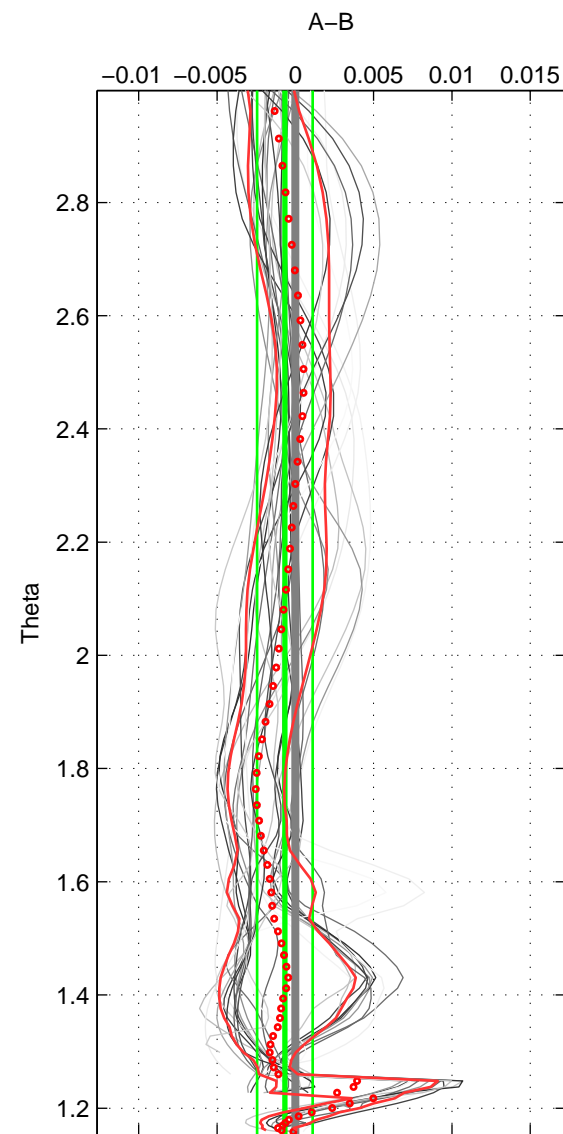

Cruise A (red). Date: Mar 1994 Cruisename: 481-31DS19940126  
 Cruise B (blue). Date: Apr 1992 Cruisename: 512-33MW19920227

\*\*\* "Favourite" values are means of spaces 1 2 3.

	Offset	O.StDev	Ratio	R.Stdev	Rating
SIGMA:	-0.000	0.001	1.000	0.000	5
THETA:	-0.001	0.002	1.000	0.000	5
DEPTH:	0.001	0.002	1.000	0.000	5
FAV.:	-0.000	0.001	1.000	0.000	5

Profiles of A: 17  
 Profiles of B: 3  
 Diff profs : 28  
 WMoffset (A-B): -0.0003303  
 WMoffset stdev: 0.00093485  
 WMratio (A/B): 0.99999  
 WMratio stdev: 2.697e-05

Quality (1-5): 5

Profiles of A: 17  
 Profiles of B: 3  
 Diff profs : 28  
 WMoffset (A-B): -0.00066869  
 WMoffset stdev: 0.0017722  
 WMratio (A/B): 0.99998  
 WMratio stdev: 5.1128e-05

Quality (1-5): 5

Profiles of A: 17  
 Profiles of B: 3  
 Diff profs : 28  
 WMoffset (A-B): 0.00057644  
 WMoffset stdev: 0.0016824  
 WMratio (A/B): 1  
 WMratio stdev: 4.8524e-05

Quality (1-5): 5