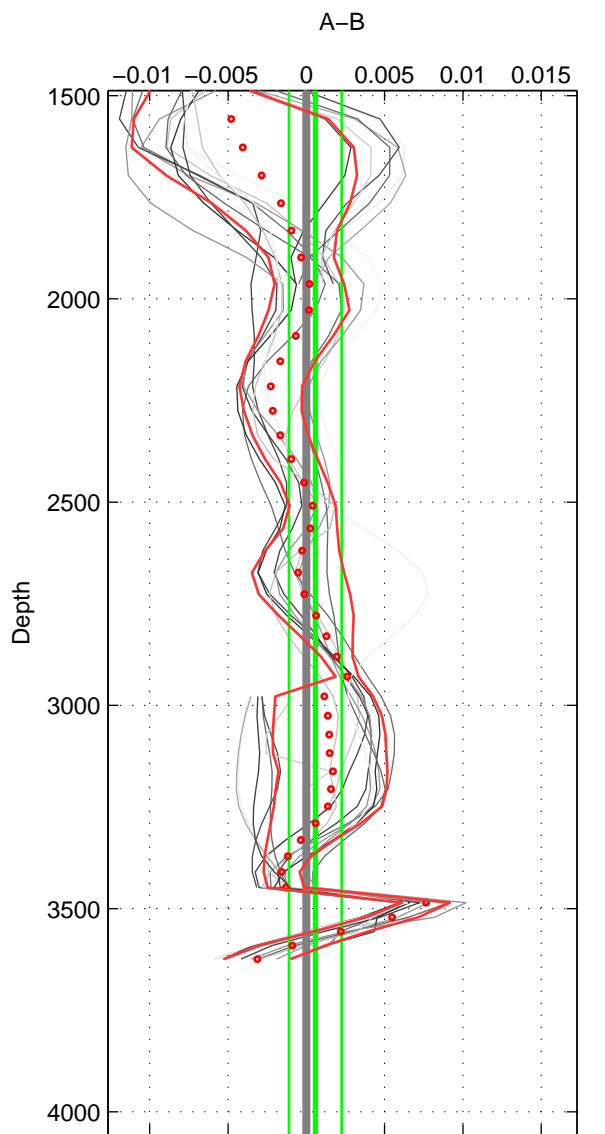

Cruise A (red). Date: Mar 1994 Cruisename: 481-31DS19940126  
 Cruise B (blue). Date: Apr 1992 Cruisename: 512-33MW19920227

\*\*\* "Favourite" values are means of spaces 1 2 3.

	Offset	O.StDev	Ratio	R.Stdev	Rating
SIGMA:	-0.000	0.001	1.000	0.000	5
THETA:	-0.001	0.002	1.000	0.000	5
DEPTH:	0.001	0.002	1.000	0.000	5
FAV.:	-0.000	0.001	1.000	0.000	5

Profiles of A: 17  
 Profiles of B: 3  
 Diff profs : 28  
 WMoffset (A-B): -0.0003303  
 WMoffset stdev: 0.00093485  
 WMratio (A/B): 0.99999  
 WMratio stdev: 2.697e-05

Quality (1-5): 5

Profiles of A: 17  
 Profiles of B: 3  
 Diff profs : 28  
 WMoffset (A-B): -0.00066869  
 WMoffset stdev: 0.0017722  
 WMratio (A/B): 0.99998  
 WMratio stdev: 5.1128e-05

Quality (1-5): 5

Profiles of A: 17  
 Profiles of B: 3  
 Diff profs : 28  
 WMoffset (A-B): 0.00057644  
 WMoffset stdev: 0.0016824  
 WMratio (A/B): 1  
 WMratio stdev: 4.8524e-05

Quality (1-5): 5