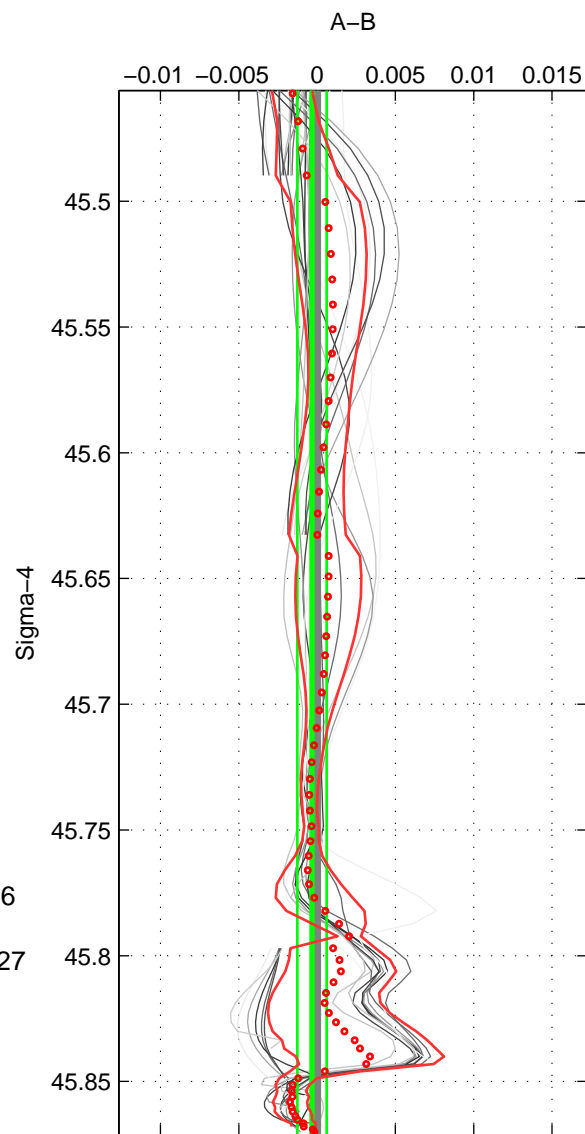

Cruise A (red). Date: Mar 1994 Cruisename: 481-31DS19940126  
 Cruise B (blue). Date: Apr 1992 Cruisename: 512-33MW19920227

\*\*\* "Favourite" values are means of spaces 1 2 3.

	Offset	O.StDev	Ratio	R.Stdev	Rating
SIGMA:	-0.000	0.001	1.000	0.000	5
THETA:	-0.001	0.002	1.000	0.000	5
DEPTH:	0.001	0.002	1.000	0.000	5
FAV.:	-0.000	0.001	1.000	0.000	5

Profiles of A: 17  
 Profiles of B: 3  
 Diff profs : 28  
 WMoffset (A-B): -0.0003303  
 WMoffset stdev: 0.00093485  
 WMratio (A/B): 0.99999  
 WMratio stdev: 2.697e-05

Quality (1-5): 5

Profiles of A: 17  
 Profiles of B: 3  
 Diff profs : 28  
 WMoffset (A-B): -0.00066869  
 WMoffset stdev: 0.0017722  
 WMratio (A/B): 0.99998  
 WMratio stdev: 5.1128e-05

Quality (1-5): 5

Profiles of A: 17  
 Profiles of B: 3  
 Diff profs : 28  
 WMoffset (A-B): 0.00057644  
 WMoffset stdev: 0.0016824  
 WMratio (A/B): 1  
 WMratio stdev: 4.8524e-05

Quality (1-5): 5