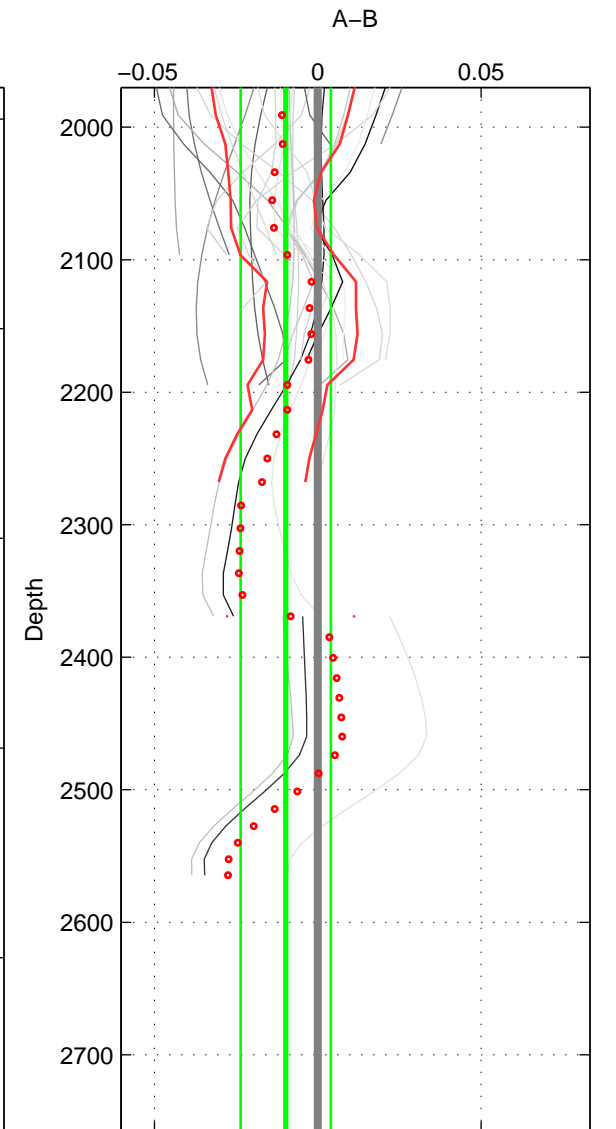

Cruise A (red). Date: Aug 1997 Cruisename: 63-34AR19970805  
 Cruise B (blue). Date: Aug 1997 Cruisename: 155-06MT19970815

\*\*\* "Favourite" values are means of spaces 1 2.

	Offset	O.StDev	Ratio	R.Stdev	Rating
SIGMA:	0.001	0.008	1.000	0.000	4
THETA:	0.002	0.008	1.000	0.000	4
DEPTH:	-0.010	0.014	1.000	0.000	3
FAV.:	0.001	0.008	1.000	0.000	4

Profiles of A: 7  
 Profiles of B: 7  
 Diff profs: 30  
 WMoffset (A-B): 0.00093851  
 WMoffset stdev: 0.0078161  
 WMratio (A/B): 1  
 WMratio stdev: 0.00022411

Quality (1-5): 4

Profiles of A: 7  
 Profiles of B: 7  
 Diff profs: 29  
 WMoffset (A-B): 0.0015392  
 WMoffset stdev: 0.0080476  
 WMratio (A/B): 1  
 WMratio stdev: 0.00023075

Quality (1-5): 4

Profiles of A: 7  
 Profiles of B: 7  
 Diff profs: 29  
 WMoffset (A-B): -0.0097899  
 WMoffset stdev: 0.013793  
 WMratio (A/B): 0.99972  
 WMratio stdev: 0.0003953

Quality (1-5): 3