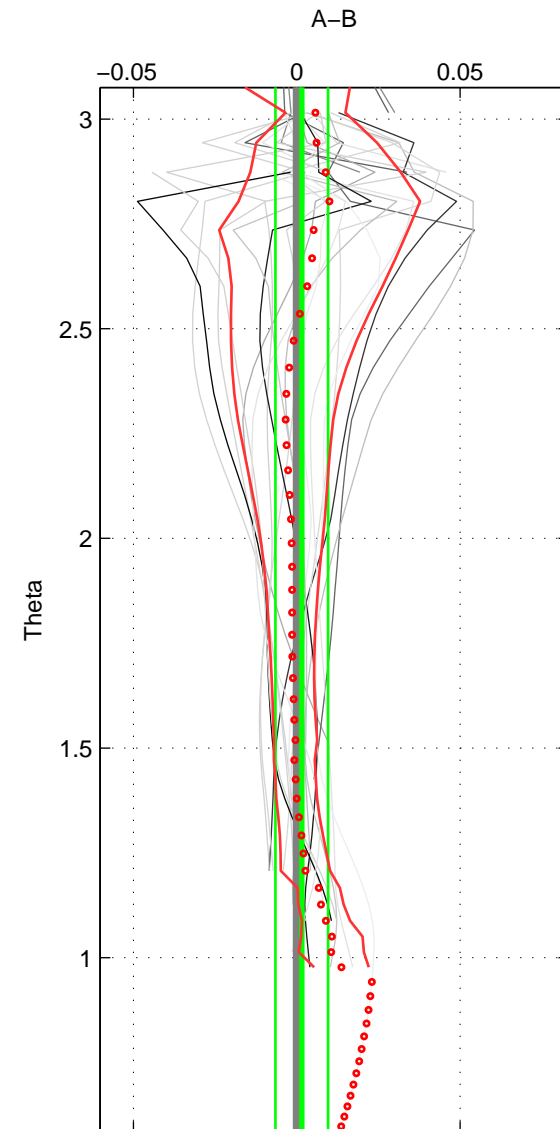

Cruise A (red). Date: Aug 1997 Cruisename: 63-34AR19970805  
 Cruise B (blue). Date: Aug 1997 Cruisename: 155-06MT19970815

\*\*\* "Favourite" values are means of spaces 1 2.

	Offset	O.StDev	Ratio	R.Stdev	Rating
SIGMA:	0.001	0.008	1.000	0.000	4
THETA:	0.002	0.008	1.000	0.000	4
DEPTH:	-0.010	0.014	1.000	0.000	3
FAV.:	0.001	0.008	1.000	0.000	4

Profiles of A: 7  
 Profiles of B: 7  
 Diff profs: 30  
 WMoffset (A-B): 0.00093851  
 WMoffset stdev: 0.0078161  
 WMratio (A/B): 1  
 WMratio stdev: 0.00022411

Quality (1-5): 4

Profiles of A: 7  
 Profiles of B: 7  
 Diff profs: 29  
 WMoffset (A-B): 0.0015392  
 WMoffset stdev: 0.0080476  
 WMratio (A/B): 1  
 WMratio stdev: 0.00023075

Quality (1-5): 4

Profiles of A: 7  
 Profiles of B: 7  
 Diff profs: 29  
 WMoffset (A-B): -0.0097899  
 WMoffset stdev: 0.013793  
 WMratio (A/B): 0.99972  
 WMratio stdev: 0.0003953

Quality (1-5): 3