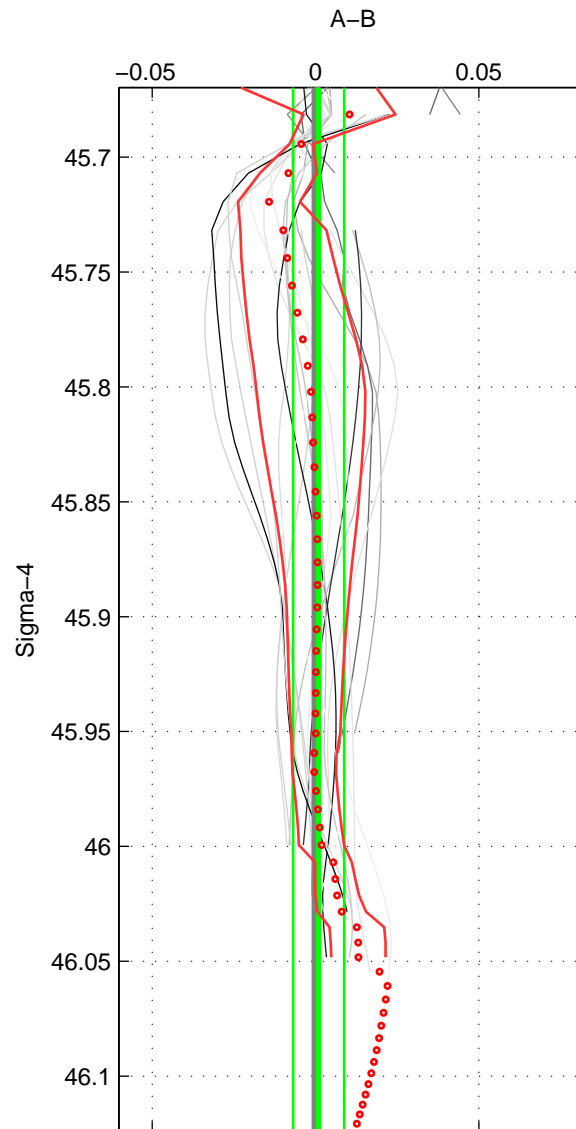

Cruise A (red). Date: Aug 1997 Cruisename: 63-34AR19970805  
 Cruise B (blue). Date: Aug 1997 Cruisename: 155-06MT19970815

\*\*\* "Favourite" values are means of spaces 1 2.

	Offset	O.StDev	Ratio	R.Stdev	Rating
SIGMA:	0.001	0.008	1.000	0.000	4
THETA:	0.002	0.008	1.000	0.000	4
DEPTH:	-0.010	0.014	1.000	0.000	3
FAV.:	0.001	0.008	1.000	0.000	4

Profiles of A: 7  
 Profiles of B: 7  
 Diff profs: 30  
 WMoffset (A-B): 0.00093851  
 WMoffset stdev: 0.0078161  
 WMratio (A/B): 1  
 WMratio stdev: 0.00022411

Quality (1-5): 4

Profiles of A: 7  
 Profiles of B: 7  
 Diff profs: 29  
 WMoffset (A-B): 0.0015392  
 WMoffset stdev: 0.0080476  
 WMratio (A/B): 1  
 WMratio stdev: 0.00023075

Quality (1-5): 4

Profiles of A: 7  
 Profiles of B: 7  
 Diff profs: 29  
 WMoffset (A-B): -0.0097899  
 WMoffset stdev: 0.013793  
 WMratio (A/B): 0.99972  
 WMratio stdev: 0.0003953

Quality (1-5): 3