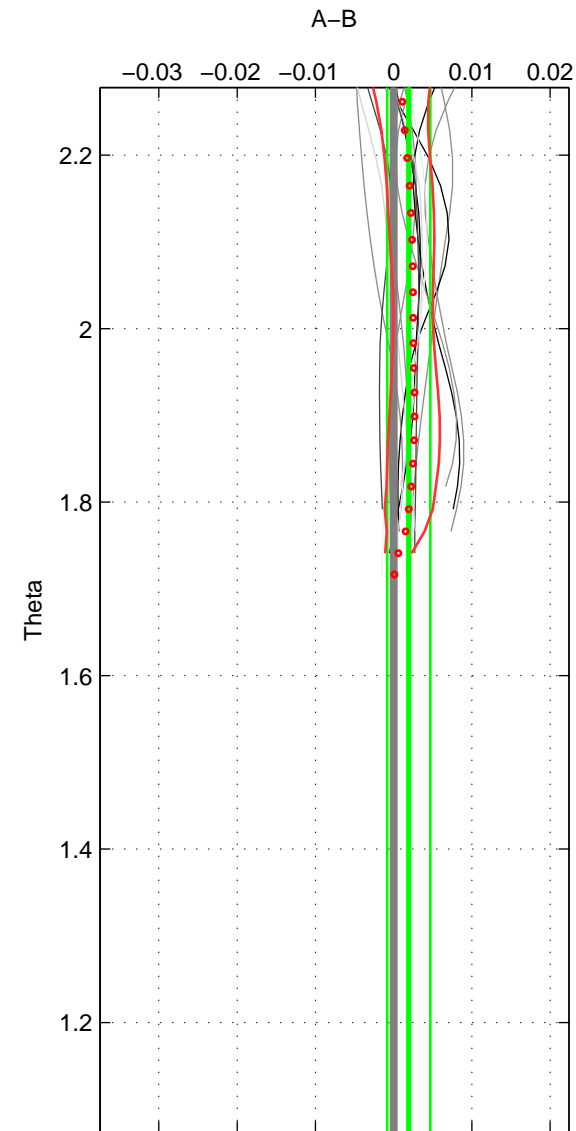

Cruise A (red). Date: Jun 2001 Cruisename: 591-49NZ20010604
 Cruise B (blue). Date: May 2002 Cruisename: 696-49UP20020424

*** "Favourite" values are means of spaces 1 2.

	Offset	O.StDev	Ratio	R.Stdev	Rating
SIGMA:	0.001	0.002	1.000	0.000	4
THETA:	0.002	0.003	1.000	0.000	4
DEPTH:	-0.007	0.003	1.000	0.000	3
FAV.:	0.002	0.002	1.000	0.000	4

Profiles of A: 6
 Profiles of B: 11
 Diff profs : 15
 WMoffset (A-B): 0.0011131
 WMoffset stdev: 0.001574
 WMratio (A/B): 1
 WMratio stdev: 4.5559e-05

Quality (1-5): 4

Profiles of A: 6
 Profiles of B: 11
 Diff profs : 15
 WMoffset (A-B): 0.0019433
 WMoffset stdev: 0.0027685
 WMratio (A/B): 1.0001
 WMratio stdev: 8.0116e-05

Quality (1-5): 4

Profiles of A: 6
 Profiles of B: 11
 Diff profs : 15
 WMoffset (A-B): -0.006771
 WMoffset stdev: 0.0031002
 WMratio (A/B): 0.9998
 WMratio stdev: 8.9874e-05

Quality (1-5): 3

Please note that statistics are bad.