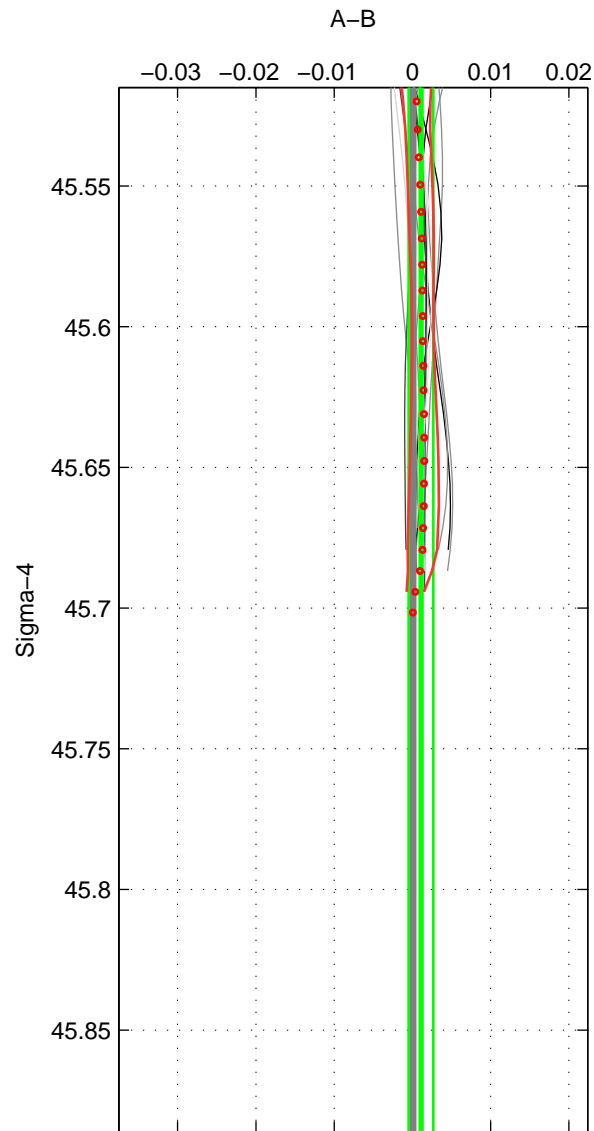

Cruise A (red). Date: Jun 2001 Cruisename: 591-49NZ20010604
 Cruise B (blue). Date: May 2002 Cruisename: 696-49UP20020424

*** "Favourite" values are means of spaces 1 2.

	Offset	O.StDev	Ratio	R.Stdev	Rating
SIGMA:	0.001	0.002	1.000	0.000	4
THETA:	0.002	0.003	1.000	0.000	4
DEPTH:	-0.007	0.003	1.000	0.000	3
FAV.:	0.002	0.002	1.000	0.000	4

Profiles of A: 6
 Profiles of B: 11
 Diff profs : 15
 WMoffset (A-B): 0.0011131
 WMoffset stdev: 0.001574
 WMratio (A/B): 1
 WMratio stdev: 4.5559e-05

Quality (1-5): 4

Profiles of A: 6
 Profiles of B: 11
 Diff profs : 15
 WMoffset (A-B): 0.0019433
 WMoffset stdev: 0.0027685
 WMratio (A/B): 1.0001
 WMratio stdev: 8.0116e-05

Quality (1-5): 4

Profiles of A: 6
 Profiles of B: 11
 Diff profs : 15
 WMoffset (A-B): -0.006771
 WMoffset stdev: 0.0031002
 WMratio (A/B): 0.9998
 WMratio stdev: 8.9874e-05

Quality (1-5): 3

Please note that statistics are bad.