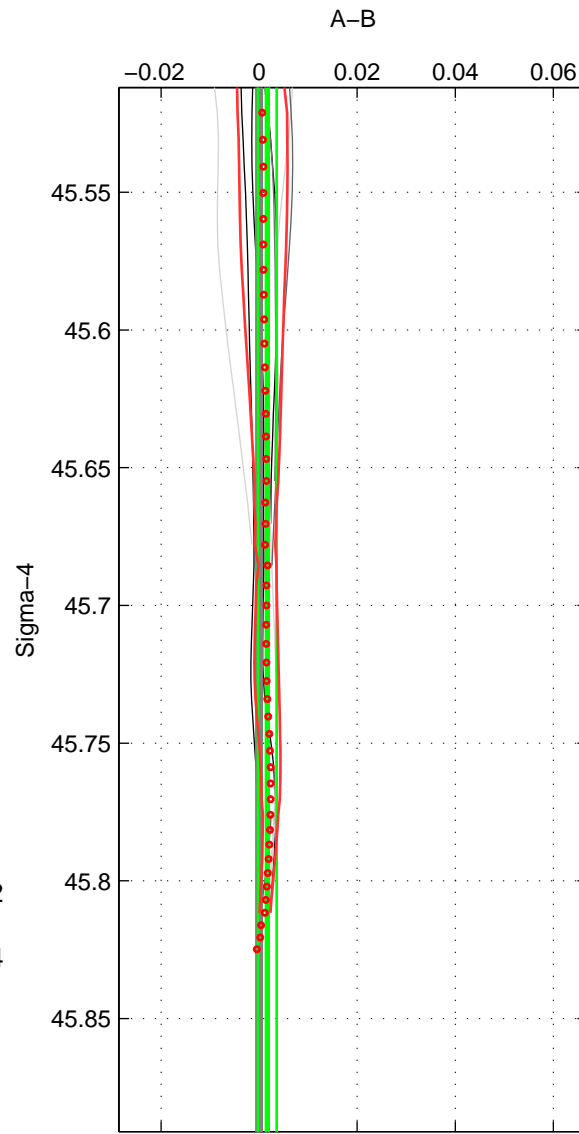

Cruise A (red). Date: Jun 1998 Cruisename: 566-49HO19980622

Cruise B (blue). Date: Jun 2001 Cruisename: 591-49NZ20010604

*** "Favourite" values are those of space 2.

	Offset	O.StDev	Ratio	R.Stdev	Rating
SIGMA:	0.002	0.002	1.000	0.000	3
THETA:	0.002	0.003	1.000	0.000	4
DEPTH:	0.002	0.005	1.000	0.000	3
FAV.:	0.002	0.003	1.000	0.000	4

Profiles of A: 4
 Profiles of B: 8
 Diff profs: 10
 WMoffset (A-B): 0.0016577
 WMoffset stdev: 0.0018915
 WMratio (A/B): 1
 WMratio stdev: 5.4605e-05

Quality (1-5): 3

Profiles of A: 4
 Profiles of B: 8
 Diff profs: 10
 WMoffset (A-B): 0.0018212
 WMoffset stdev: 0.0025032
 WMratio (A/B): 1.0001
 WMratio stdev: 7.2244e-05

Quality (1-5): 4

Profiles of A: 4
 Profiles of B: 8
 Diff profs: 10
 WMoffset (A-B): 0.0016053
 WMoffset stdev: 0.0052597
 WMratio (A/B): 1
 WMratio stdev: 0.00015177

Quality (1-5): 3