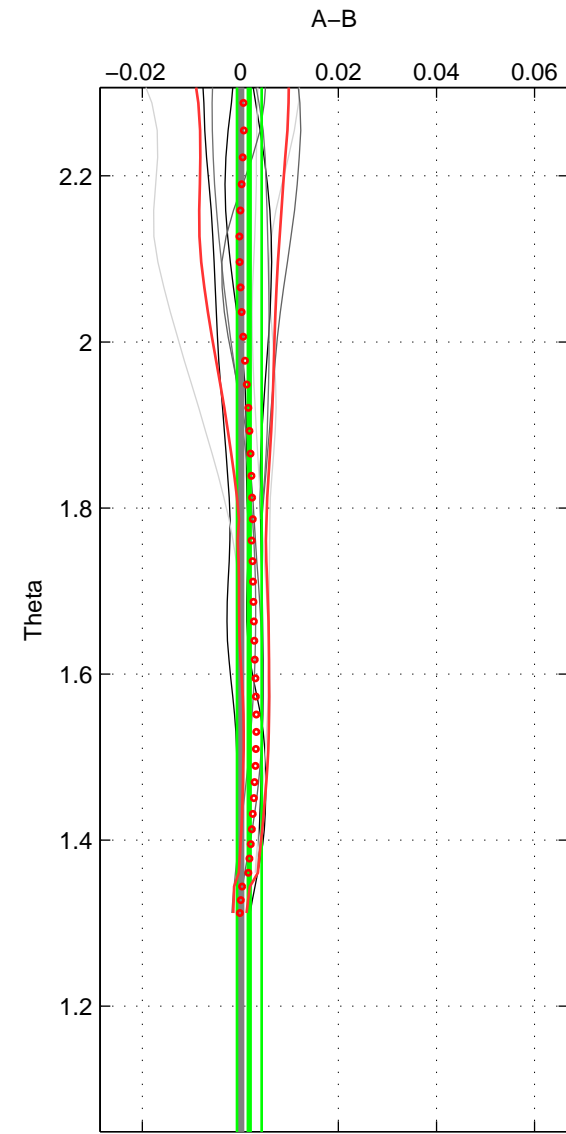

Cruise A (red). Date: Jun 1998 Cruisename: 566-49HO19980622

Cruise B (blue). Date: Jun 2001 Cruisename: 591-49NZ20010604

*** "Favourite" values are those of space 2.

	Offset	O.StDev	Ratio	R.Stdev	Rating
SIGMA:	0.002	0.002	1.000	0.000	3
THETA:	0.002	0.003	1.000	0.000	4
DEPTH:	0.002	0.005	1.000	0.000	3
FAV.:	0.002	0.003	1.000	0.000	4

Profiles of A: 4
 Profiles of B: 8
 Diff profs: 10
 WMoffset (A-B): 0.0016577
 WMoffset stdev: 0.0018915
 WMratio (A/B): 1
 WMratio stdev: 5.4605e-05

Quality (1-5): 3

Profiles of A: 4
 Profiles of B: 8
 Diff profs: 10
 WMoffset (A-B): 0.0018212
 WMoffset stdev: 0.0025032
 WMratio (A/B): 1.0001
 WMratio stdev: 7.2244e-05

Quality (1-5): 4

Profiles of A: 4
 Profiles of B: 8
 Diff profs: 10
 WMoffset (A-B): 0.0016053
 WMoffset stdev: 0.0052597
 WMratio (A/B): 1
 WMratio stdev: 0.00015177

Quality (1-5): 3