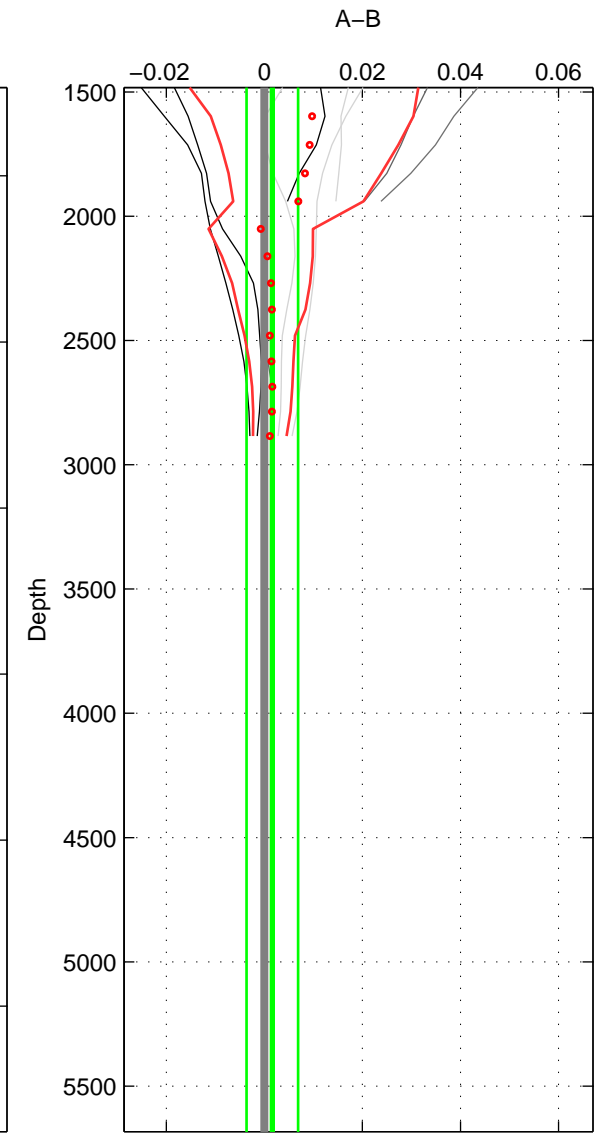

Cruise A (red). Date: Jun 1998 Cruisename: 566-49HO19980622

Cruise B (blue). Date: Jun 2001 Cruisename: 591-49NZ20010604

*** "Favourite" values are those of space 2.

	Offset	O.StDev	Ratio	R.Stdev	Rating
SIGMA:	0.002	0.002	1.000	0.000	3
THETA:	0.002	0.003	1.000	0.000	4
DEPTH:	0.002	0.005	1.000	0.000	3
FAV.:	0.002	0.003	1.000	0.000	4

Profiles of A: 4
 Profiles of B: 8
 Diff profs: 10
 WMoffset (A-B): 0.0016577
 WMoffset stdev: 0.0018915
 WMratio (A/B): 1
 WMratio stdev: 5.4605e-05

Quality (1-5): 3

Profiles of A: 4
 Profiles of B: 8
 Diff profs: 10
 WMoffset (A-B): 0.0018212
 WMoffset stdev: 0.0025032
 WMratio (A/B): 1.0001
 WMratio stdev: 7.2244e-05

Quality (1-5): 4

Profiles of A: 4
 Profiles of B: 8
 Diff profs: 10
 WMoffset (A-B): 0.0016053
 WMoffset stdev: 0.0052597
 WMratio (A/B): 1
 WMratio stdev: 0.00015177

Quality (1-5): 3