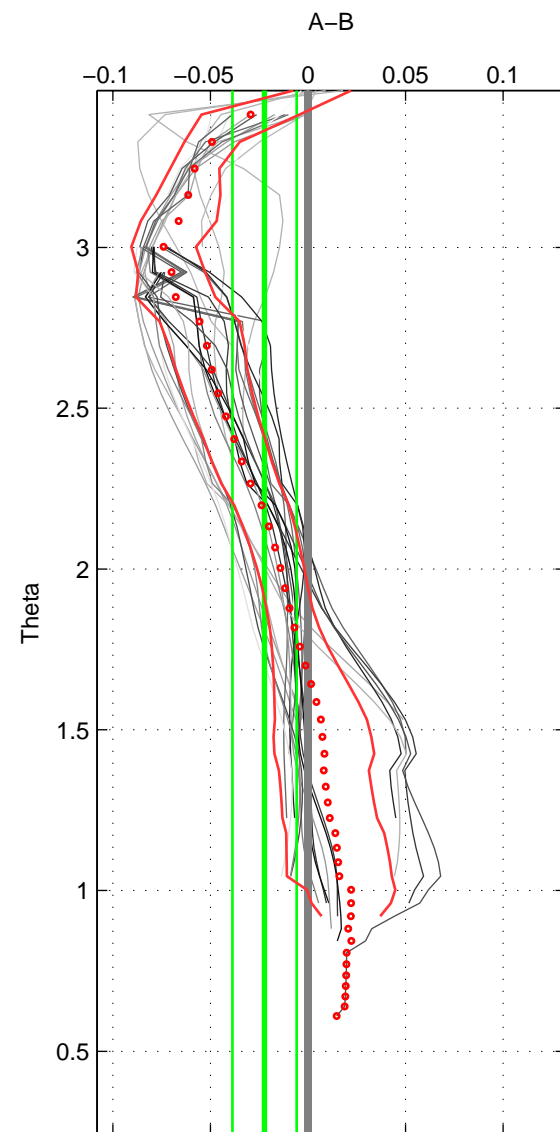

Cruise A (red). Date: Aug 1997 Cruisename: 63-34AR19970805
 Cruise B (blue). Date: Jul 1981 Cruisename: 220-316N19810401

*** "Favourite" values are means of spaces 1 2 3.

	Offset	O.StDev	Ratio	R.Stdev	Rating
SIGMA:	-0.020	0.014	0.999	0.000	4
THETA:	-0.022	0.016	0.999	0.000	4
DEPTH:	-0.045	0.015	0.999	0.000	4
FAV. :	-0.029	0.015	0.999	0.000	4

Profiles of A: 10
 Profiles of B: 6
 Diff profs : 31
 WMoffset (A-B): -0.020007
 WMoffset stdev: 0.014019
 WMratio (A/B): 0.99943
 WMratio stdev: 0.00040159

Quality (1-5): 4

Profiles of A: 10
 Profiles of B: 6
 Diff profs : 31
 WMoffset (A-B): -0.022268
 WMoffset stdev: 0.016437
 WMratio (A/B): 0.99936
 WMratio stdev: 0.00047085

Quality (1-5): 4

Profiles of A: 10
 Profiles of B: 6
 Diff profs : 31
 WMoffset (A-B): -0.045161
 WMoffset stdev: 0.014514
 WMratio (A/B): 0.99871
 WMratio stdev: 0.00041516

Quality (1-5): 4