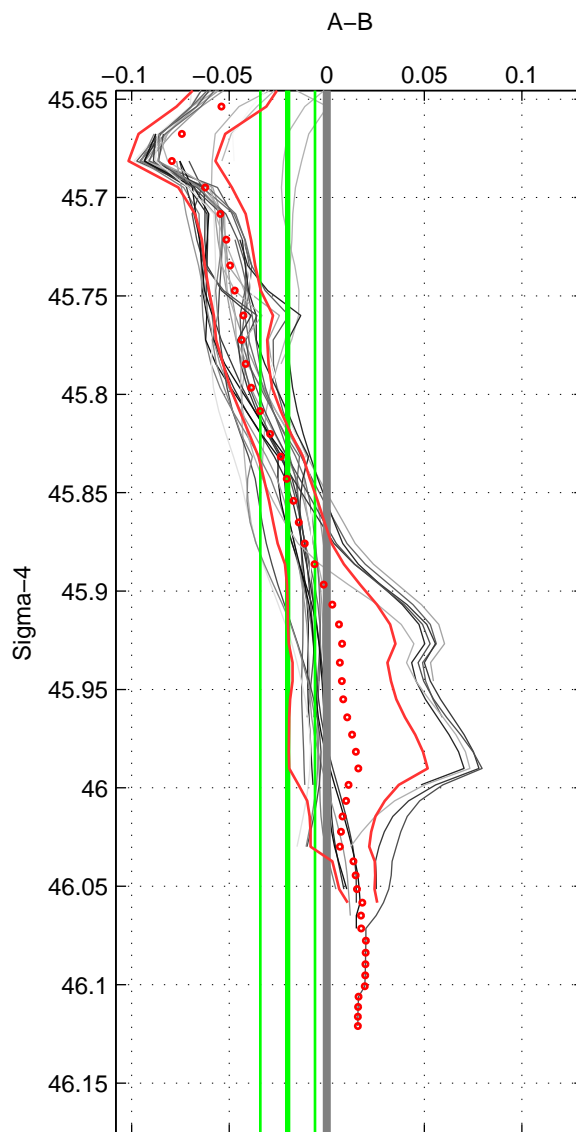

Cruise A (red). Date: Aug 1997 Cruisename: 63-34AR19970805
 Cruise B (blue). Date: Jul 1981 Cruisename: 220-316N19810401

*** "Favourite" values are means of spaces 1 2 3.

	Offset	O.StDev	Ratio	R.Stdev	Rating
SIGMA:	-0.020	0.014	0.999	0.000	4
THETA:	-0.022	0.016	0.999	0.000	4
DEPTH:	-0.045	0.015	0.999	0.000	4
FAV. :	-0.029	0.015	0.999	0.000	4

Profiles of A: 10
 Profiles of B: 6
 Diff profs : 31
 WMoffset (A-B): -0.020007
 WMoffset stdev: 0.014019
 WMratio (A/B): 0.99943
 WMratio stdev: 0.00040159

Quality (1-5): 4

Profiles of A: 10
 Profiles of B: 6
 Diff profs : 31
 WMoffset (A-B): -0.022268
 WMoffset stdev: 0.016437
 WMratio (A/B): 0.99936
 WMratio stdev: 0.00047085

Quality (1-5): 4

Profiles of A: 10
 Profiles of B: 6
 Diff profs : 31
 WMoffset (A-B): -0.045161
 WMoffset stdev: 0.014514
 WMratio (A/B): 0.99871
 WMratio stdev: 0.00041516

Quality (1-5): 4