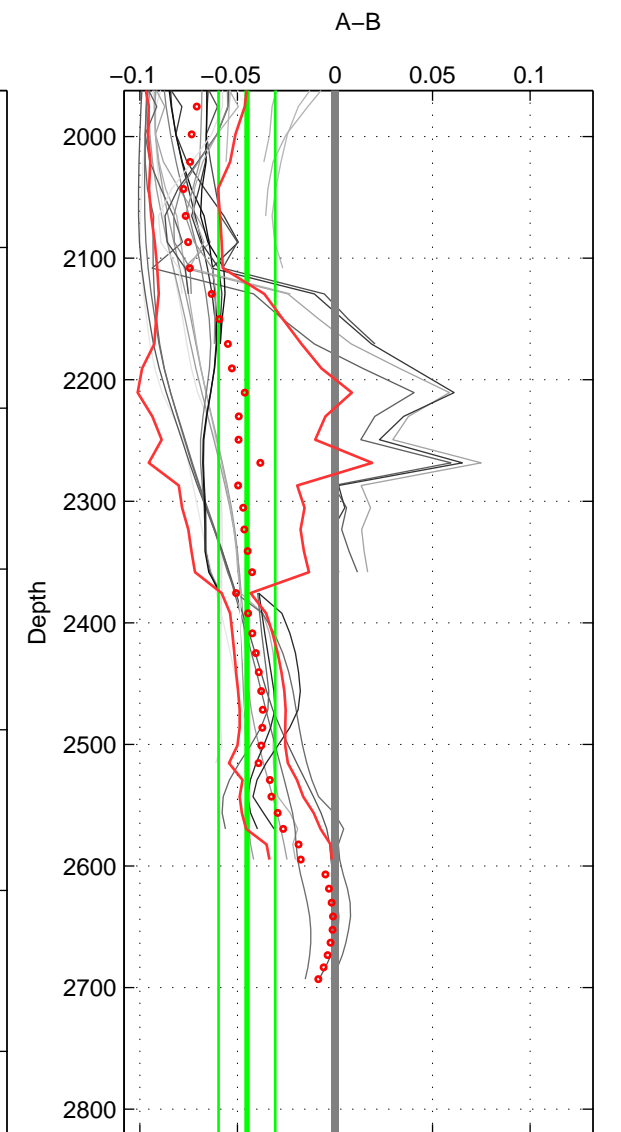

Cruise A (red). Date: Aug 1997 Cruisename: 63-34AR19970805
 Cruise B (blue). Date: Jul 1981 Cruisename: 220-316N19810401

*** "Favourite" values are means of spaces 1 2 3.

	Offset	O.StDev	Ratio	R.Stdev	Rating
SIGMA:	-0.020	0.014	0.999	0.000	4
THETA:	-0.022	0.016	0.999	0.000	4
DEPTH:	-0.045	0.015	0.999	0.000	4
FAV. :	-0.029	0.015	0.999	0.000	4

Profiles of A: 10
 Profiles of B: 6
 Diff profs : 31
 WMoffset (A-B): -0.020007
 WMoffset stdev: 0.014019
 WMratio (A/B): 0.99943
 WMratio stdev: 0.00040159

Quality (1-5): 4

Profiles of A: 10
 Profiles of B: 6
 Diff profs : 31
 WMoffset (A-B): -0.022268
 WMoffset stdev: 0.016437
 WMratio (A/B): 0.99936
 WMratio stdev: 0.00047085

Quality (1-5): 4

Profiles of A: 10
 Profiles of B: 6
 Diff profs : 31
 WMoffset (A-B): -0.045161
 WMoffset stdev: 0.014514
 WMratio (A/B): 0.99871
 WMratio stdev: 0.00041516

Quality (1-5): 4