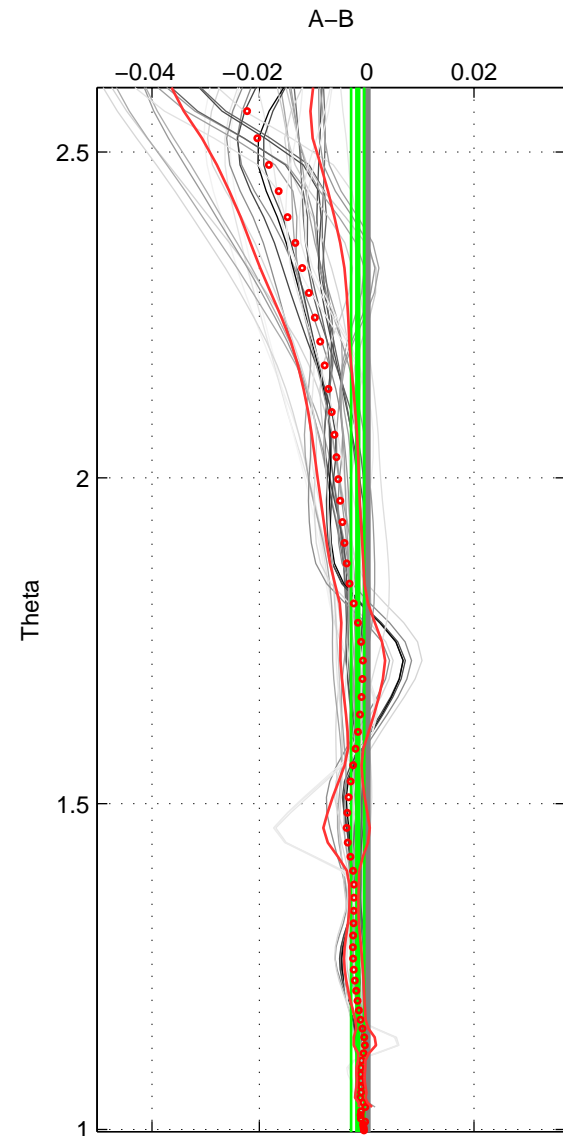

Cruise A (red). Date: Jul 2004 Cruisename: 4765-3
 Cruise B (blue). Date: Oct 2007 Cruisename: 613-4

*** "Favourite" values are means of spaces 1 2 3.

	Offset	O.StDev	Ratio	R.Stdev	Rating
SIGMA:	-0.001	0.001	1.000	0.000	5
THETA:	-0.002	0.001	1.000	0.000	5
DEPTH:	0.000	0.002	1.000	0.000	5
FAV. :	-0.001	0.001	1.000	0.000	5

Profiles of A: 7
 Profiles of B: 7
 Diff profs : 37
 WMoffset (A-B): -0.0011719
 WMoffset stdev: 0.00085416
 WMratio (A/B): 0.99997
 WMratio stdev: 2.4625e-05

Quality (1-5): 5

Profiles of A: 7
 Profiles of B: 7
 Diff profs : 37
 WMoffset (A-B): -0.0016845
 WMoffset stdev: 0.0012124
 WMratio (A/B): 0.99995
 WMratio stdev: 3.4951e-05

Quality (1-5): 5

Profiles of A: 7
 Profiles of B: 7
 Diff profs : 37
 WMoffset (A-B): 0.00028387
 WMoffset stdev: 0.0017531
 WMratio (A/B): 1
 WMratio stdev: 5.054e-05

Quality (1-5): 5