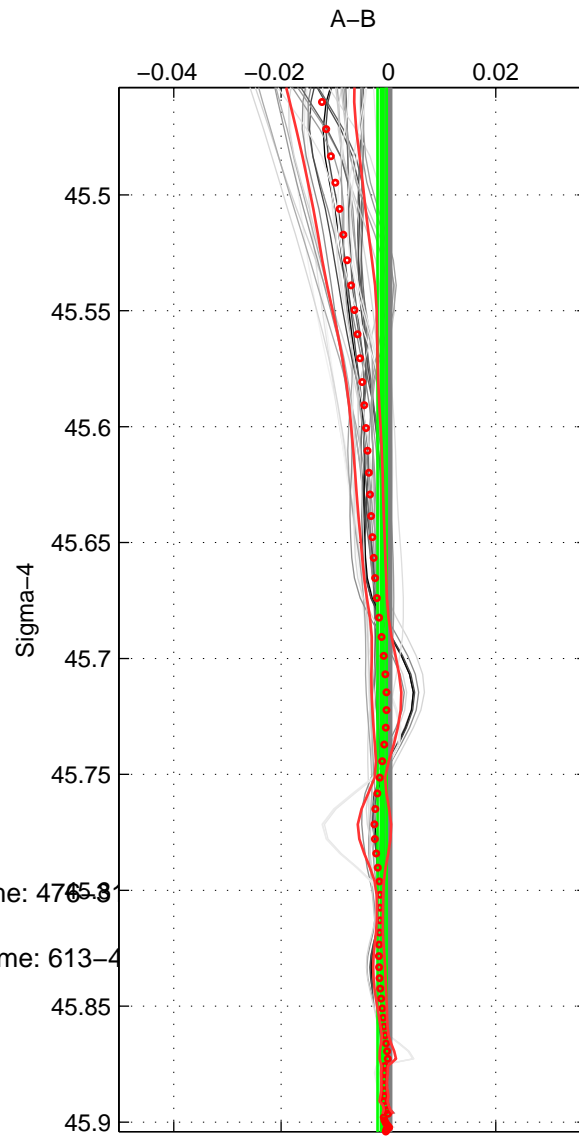

Cruise A (red). Date: Jul 2004 Cruisename: 4765-3
 Cruise B (blue). Date: Oct 2007 Cruisename: 613-4

*** "Favourite" values are means of spaces 1 2 3.

	Offset	O.StDev	Ratio	R.Stdev	Rating
SIGMA:	-0.001	0.001	1.000	0.000	5
THETA:	-0.002	0.001	1.000	0.000	5
DEPTH:	0.000	0.002	1.000	0.000	5
FAV. :	-0.001	0.001	1.000	0.000	5

Profiles of A: 7
 Profiles of B: 7
 Diff profs : 37
 WMoffset (A-B): -0.0011719
 WMoffset stdev: 0.00085416
 WMratio (A/B): 0.99997
 WMratio stdev: 2.4625e-05

Quality (1-5): 5

Profiles of A: 7
 Profiles of B: 7
 Diff profs : 37
 WMoffset (A-B): -0.0016845
 WMoffset stdev: 0.0012124
 WMratio (A/B): 0.99995
 WMratio stdev: 3.4951e-05

Quality (1-5): 5

Profiles of A: 7
 Profiles of B: 7
 Diff profs : 37
 WMoffset (A-B): 0.00028387
 WMoffset stdev: 0.0017531
 WMratio (A/B): 1
 WMratio stdev: 5.054e-05

Quality (1-5): 5