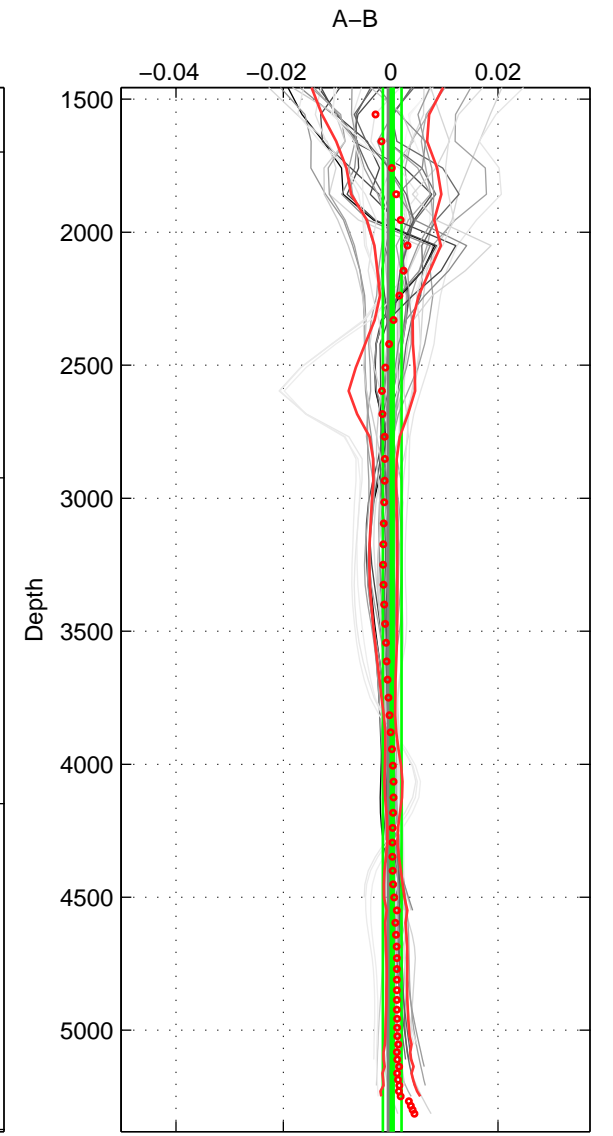

Cruise A (red). Date: Jul 2004 Cruisename: 4765-3
 Cruise B (blue). Date: Oct 2007 Cruisename: 613-4

*** "Favourite" values are means of spaces 1 2 3.

	Offset	O.StDev	Ratio	R.Stdev	Rating
SIGMA:	-0.001	0.001	1.000	0.000	5
THETA:	-0.002	0.001	1.000	0.000	5
DEPTH:	0.000	0.002	1.000	0.000	5
FAV. :	-0.001	0.001	1.000	0.000	5

Profiles of A: 7
 Profiles of B: 7
 Diff profs : 37
 WMoffset (A-B): -0.0011719
 WMoffset stdev: 0.00085416
 WMratio (A/B): 0.99997
 WMratio stdev: 2.4625e-05

Quality (1-5): 5

Profiles of A: 7
 Profiles of B: 7
 Diff profs : 37
 WMoffset (A-B): -0.0016845
 WMoffset stdev: 0.0012124
 WMratio (A/B): 0.99995
 WMratio stdev: 3.4951e-05

Quality (1-5): 5

Profiles of A: 7
 Profiles of B: 7
 Diff profs : 37
 WMoffset (A-B): 0.00028387
 WMoffset stdev: 0.0017531
 WMratio (A/B): 1
 WMratio stdev: 5.054e-05

Quality (1-5): 5