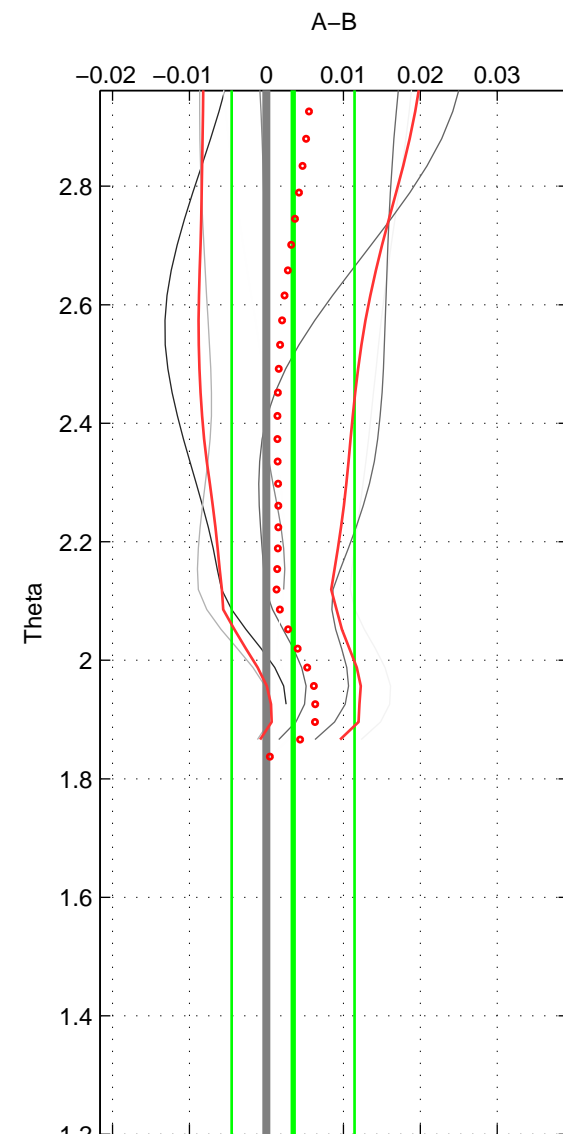

Cruise A (red). Date: Jul 2005 Cruisename: 669-49UF20050615

Cruise B (blue). Date: Feb 2006 Cruisename: 670-49UF20060118

*** "Favourite" values are means of spaces 1 2.

	Offset	O.StDev	Ratio	R.Stdev	Rating
SIGMA:	-0.000	0.005	1.000	0.000	4
THETA:	0.003	0.008	1.000	0.000	4
DEPTH:	-0.007	0.002	1.000	0.000	3
FAV.:	0.002	0.007	1.000	0.000	4

Profiles of A: 3
 Profiles of B: 6
 Diff profs : 7
 WMoffset (A-B): -0.00036791
 WMoffset stdev: 0.0051246
 WMratio (A/B): 0.99999
 WMratio stdev: 0.0001482

Quality (1-5): 4

Profiles of A: 3
 Profiles of B: 6
 Diff profs : 7
 WMoffset (A-B): 0.0034714
 WMoffset stdev: 0.0079792
 WMratio (A/B): 1.0001
 WMratio stdev: 0.0002308

Quality (1-5): 4

Profiles of A: 3
 Profiles of B: 6
 Diff profs : 7
 WMoffset (A-B): -0.0069325
 WMoffset stdev: 0.0018226
 WMratio (A/B): 0.9998
 WMratio stdev: 5.2683e-05

Quality (1-5): 3

Please note that statistics are bad.