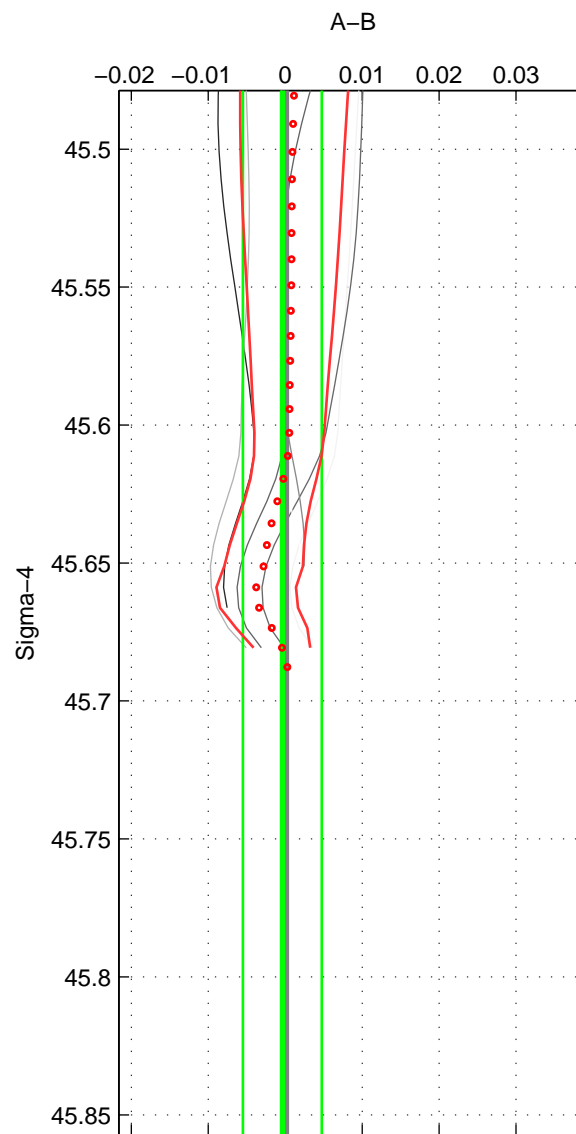

Cruise A (red). Date: Jul 2005 Cruisename: 669-49UF20050615

Cruise B (blue). Date: Feb 2006 Cruisename: 670-49UF20060118

*** "Favourite" values are means of spaces 1 2.

	Offset	O.StDev	Ratio	R.Stdev	Rating
SIGMA:	-0.000	0.005	1.000	0.000	4
THETA:	0.003	0.008	1.000	0.000	4
DEPTH:	-0.007	0.002	1.000	0.000	3
FAV.:	0.002	0.007	1.000	0.000	4

Profiles of A: 3
 Profiles of B: 6
 Diff profs : 7
 WMoffset (A-B): -0.00036791
 WMoffset stdev: 0.0051246
 WMratio (A/B): 0.99999
 WMratio stdev: 0.0001482

Quality (1-5): 4

Profiles of A: 3
 Profiles of B: 6
 Diff profs : 7
 WMoffset (A-B): 0.0034714
 WMoffset stdev: 0.0079792
 WMratio (A/B): 1.0001
 WMratio stdev: 0.0002308

Quality (1-5): 4

Profiles of A: 3
 Profiles of B: 6
 Diff profs : 7
 WMoffset (A-B): -0.0069325
 WMoffset stdev: 0.0018226
 WMratio (A/B): 0.9998
 WMratio stdev: 5.2683e-05

Quality (1-5): 3

Please note that statistics are bad.