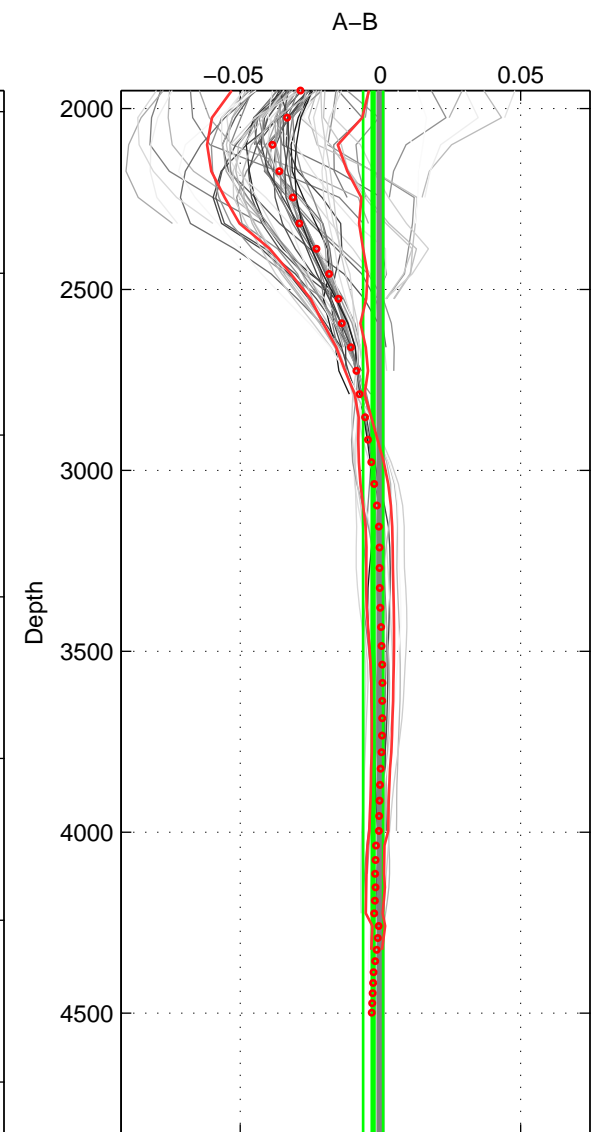

Cruise A (red). Date: Jul 2001 Cruisename: 161-06MT20010717

Cruise B (blue). Date: Aug 1988 Cruisename: 241-32OC19880723

*** "Favourite" values are means of spaces 1 2 3.

	Offset	O.StDev	Ratio	R.Stdev	Rating
SIGMA:	-0.004	0.004	1.000	0.000	5
THETA:	-0.001	0.002	1.000	0.000	5
DEPTH:	-0.003	0.004	1.000	0.000	5
FAV. :	-0.002	0.003	1.000	0.000	5

Profiles of A: 14
 Profiles of B: 14
 Diff profs : 73
 WMoffset (A-B): -0.0043522
 WMoffset stdev: 0.0035124
 WMratio (A/B): 0.99988
 WMratio stdev: 0.00010042

Quality (1-5): 5

Profiles of A: 14
 Profiles of B: 14
 Diff profs : 73
 WMoffset (A-B): -0.00050953
 WMoffset stdev: 0.0021414
 WMratio (A/B): 0.99999
 WMratio stdev: 6.132e-05

Quality (1-5): 5

Profiles of A: 14
 Profiles of B: 14
 Diff profs : 73
 WMoffset (A-B): -0.0026124
 WMoffset stdev: 0.003544
 WMratio (A/B): 0.99993
 WMratio stdev: 0.00010146

Quality (1-5): 5