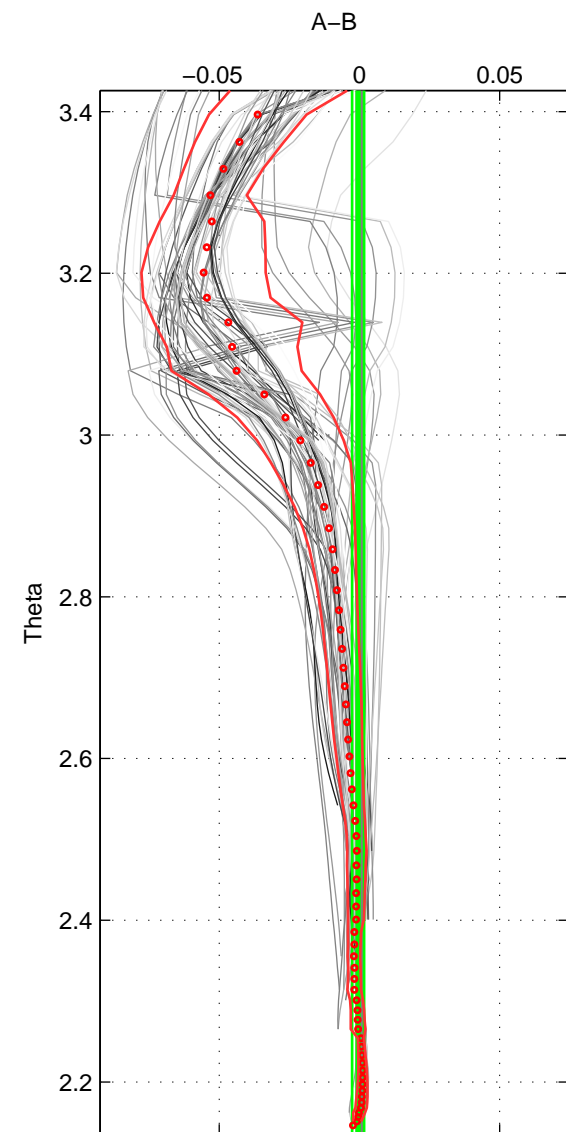

Cruise A (red). Date: Jul 2001 Cruisename: 161-06MT20010717

Cruise B (blue). Date: Aug 1988 Cruisename: 241-32OC19880723

*** "Favourite" values are means of spaces 1 2 3.

	Offset	O.StDev	Ratio	R.Stdev	Rating
SIGMA:	-0.004	0.004	1.000	0.000	5
THETA:	-0.001	0.002	1.000	0.000	5
DEPTH:	-0.003	0.004	1.000	0.000	5
FAV. :	-0.002	0.003	1.000	0.000	5

Profiles of A: 14
 Profiles of B: 14
 Diff profs : 73
 WMoffset (A-B): -0.0043522
 WMoffset stdev: 0.0035124
 WMratio (A/B): 0.99988
 WMratio stdev: 0.00010042

Quality (1-5): 5

Profiles of A: 14
 Profiles of B: 14
 Diff profs : 73
 WMoffset (A-B): -0.00050953
 WMoffset stdev: 0.0021414
 WMratio (A/B): 0.99999
 WMratio stdev: 6.132e-05

Quality (1-5): 5

Profiles of A: 14
 Profiles of B: 14
 Diff profs : 73
 WMoffset (A-B): -0.0026124
 WMoffset stdev: 0.003544
 WMratio (A/B): 0.99993
 WMratio stdev: 0.00010146

Quality (1-5): 5