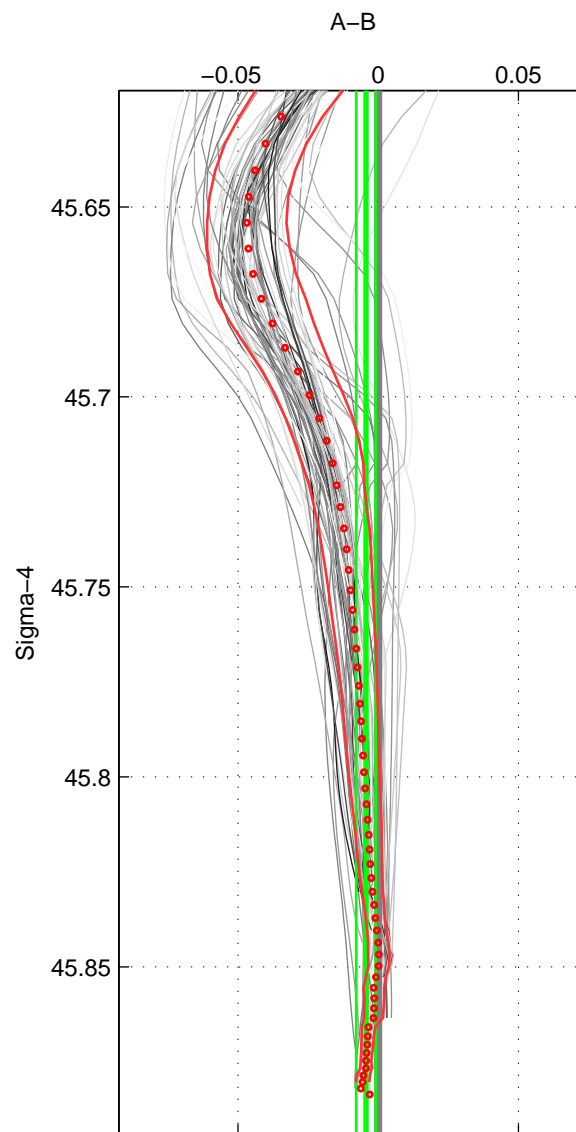

Cruise A (red). Date: Jul 2001 Cruisename: 161-06MT20010717

Cruise B (blue). Date: Aug 1988 Cruisename: 241-32OC19880723

*** "Favourite" values are means of spaces 1 2 3.

	Offset	O.StDev	Ratio	R.Stdev	Rating
SIGMA:	-0.004	0.004	1.000	0.000	5
THETA:	-0.001	0.002	1.000	0.000	5
DEPTH:	-0.003	0.004	1.000	0.000	5
FAV. :	-0.002	0.003	1.000	0.000	5

Profiles of A: 14
 Profiles of B: 14
 Diff profs : 73
 WMoffset (A-B): -0.0043522
 WMoffset stdev: 0.0035124
 WMratio (A/B): 0.99988
 WMratio stdev: 0.00010042

Quality (1-5): 5

Profiles of A: 14
 Profiles of B: 14
 Diff profs : 73
 WMoffset (A-B): -0.00050953
 WMoffset stdev: 0.0021414
 WMratio (A/B): 0.99999
 WMratio stdev: 6.132e-05

Quality (1-5): 5

Profiles of A: 14
 Profiles of B: 14
 Diff profs : 73
 WMoffset (A-B): -0.0026124
 WMoffset stdev: 0.003544
 WMratio (A/B): 0.99993
 WMratio stdev: 0.00010146

Quality (1-5): 5