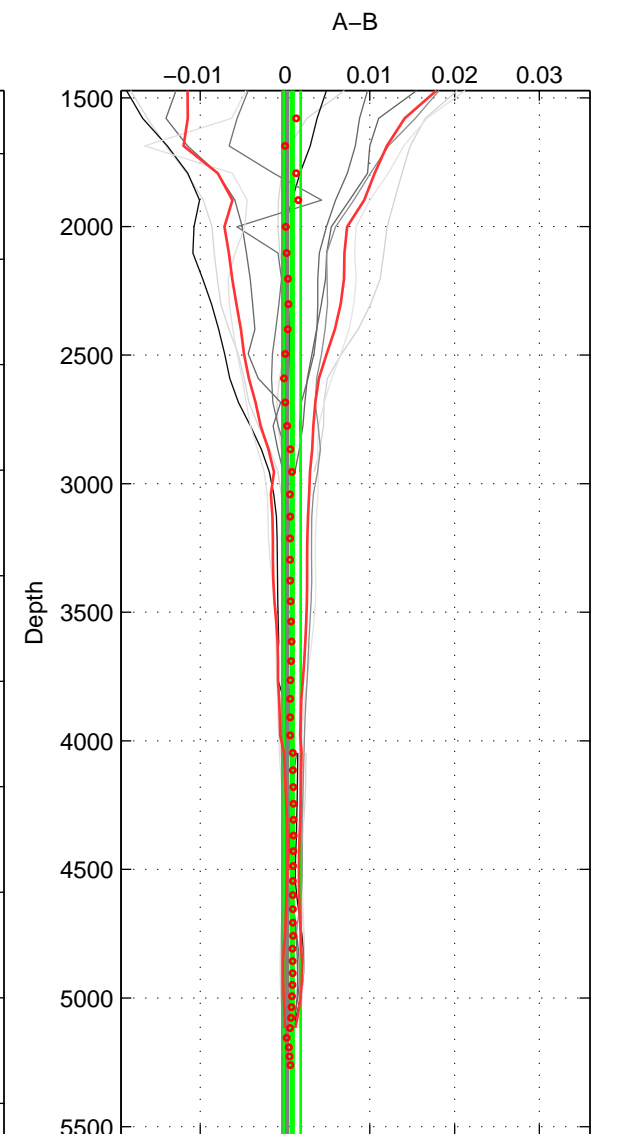

Cruise A (red). Date: Mar 2005 Cruisename: 604-49NZ20050228

Cruise B (blue). Date: Jul 2011 Cruisename: 626-49RY20110515

*** "Favourite" values are means of spaces 1 2 3.

	Offset	O.StDev	Ratio	R.Stdev	Rating
SIGMA:	0.001	0.000	1.000	0.000	5
THETA:	0.001	0.000	1.000	0.000	5
DEPTH:	0.001	0.001	1.000	0.000	5
FAV.:	0.001	0.001	1.000	0.000	5

Profiles of A: 3
 Profiles of B: 12
 Diff profs : 12
 WMoffset (A-B): 0.00076762
 WMoffset stdev: 0.00018646
 WMratio (A/B): 1
 WMratio stdev: 5.3761e-06

Quality (1-5): 5

Profiles of A: 3
 Profiles of B: 12
 Diff profs : 12
 WMoffset (A-B): 0.0010381
 WMoffset stdev: 0.00041715
 WMratio (A/B): 1
 WMratio stdev: 1.2028e-05

Quality (1-5): 5

Profiles of A: 3
 Profiles of B: 12
 Diff profs : 12
 WMoffset (A-B): 0.00085085
 WMoffset stdev: 0.00098794
 WMratio (A/B): 1
 WMratio stdev: 2.8479e-05

Quality (1-5): 5