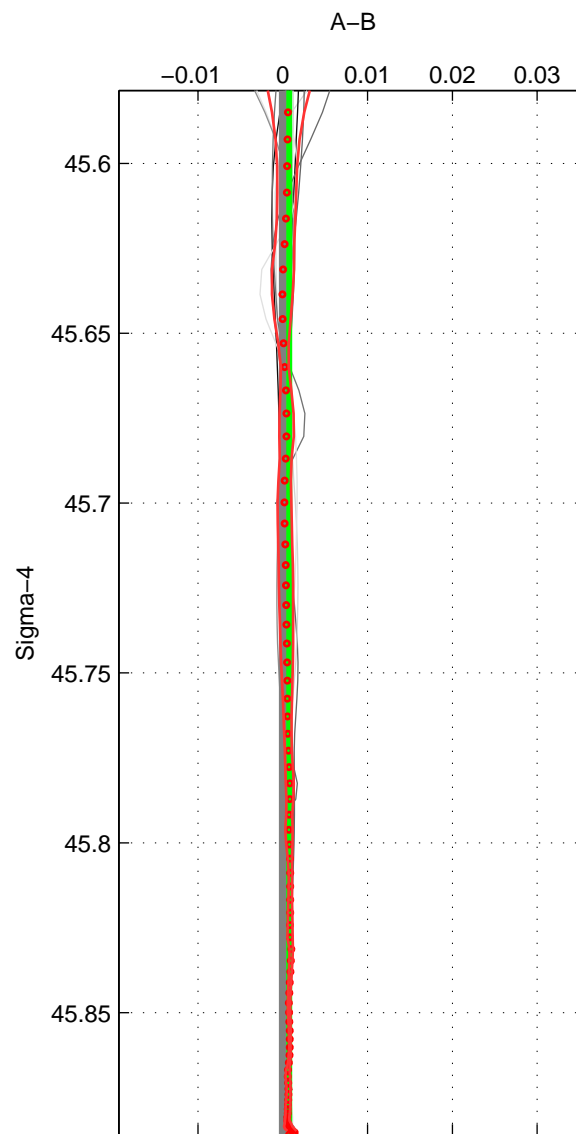

Cruise A (red). Date: Mar 2005 Cruisename: 604-49NZ20050228

Cruise B (blue). Date: Jul 2011 Cruisename: 626-49RY20110515

*** "Favourite" values are means of spaces 1 2 3.

	Offset	O.StDev	Ratio	R.Stdev	Rating
SIGMA:	0.001	0.000	1.000	0.000	5
THETA:	0.001	0.000	1.000	0.000	5
DEPTH:	0.001	0.001	1.000	0.000	5
FAV.:	0.001	0.001	1.000	0.000	5

Profiles of A: 3
 Profiles of B: 12
 Diff profs : 12
 WMoffset (A-B): 0.00076762
 WMoffset stdev: 0.00018646
 WMratio (A/B): 1
 WMratio stdev: 5.3761e-06

Quality (1-5): 5

Profiles of A: 3
 Profiles of B: 12
 Diff profs : 12
 WMoffset (A-B): 0.0010381
 WMoffset stdev: 0.00041715
 WMratio (A/B): 1
 WMratio stdev: 1.2028e-05

Quality (1-5): 5

Profiles of A: 3
 Profiles of B: 12
 Diff profs : 12
 WMoffset (A-B): 0.00085085
 WMoffset stdev: 0.00098794
 WMratio (A/B): 1
 WMratio stdev: 2.8479e-05

Quality (1-5): 5