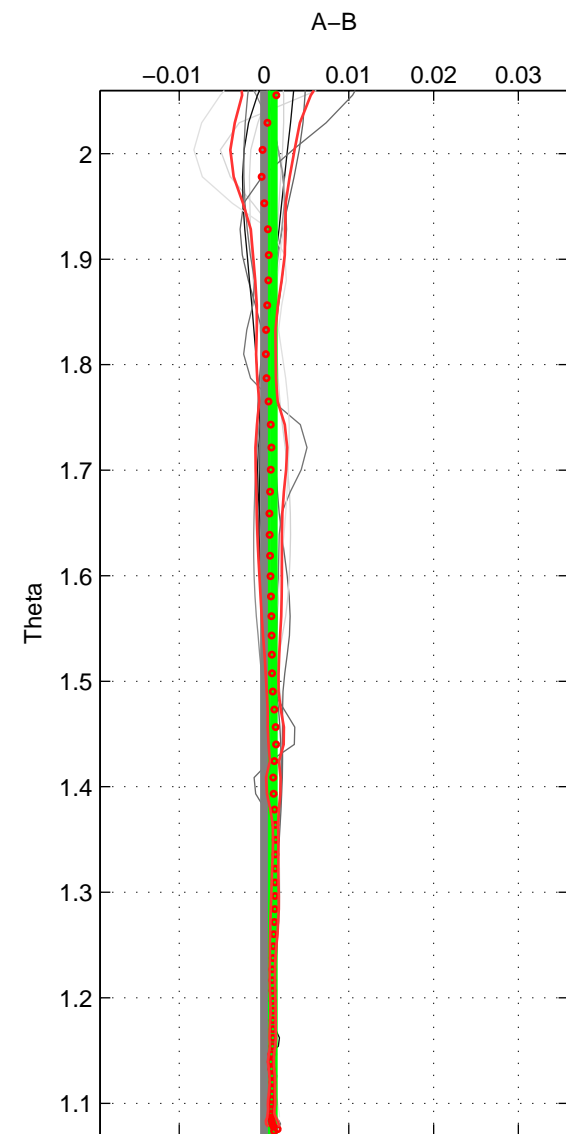

Cruise A (red). Date: Mar 2005 Cruisename: 604-49NZ20050228

Cruise B (blue). Date: Jul 2011 Cruisename: 626-49RY20110515

*** "Favourite" values are means of spaces 1 2 3.

	Offset	O.StDev	Ratio	R.Stdev	Rating
SIGMA:	0.001	0.000	1.000	0.000	5
THETA:	0.001	0.000	1.000	0.000	5
DEPTH:	0.001	0.001	1.000	0.000	5
FAV.:	0.001	0.001	1.000	0.000	5

Profiles of A: 3
 Profiles of B: 12
 Diff profs : 12
 WMoffset (A-B): 0.00076762
 WMoffset stdev: 0.00018646
 WMratio (A/B): 1
 WMratio stdev: 5.3761e-06

Quality (1-5): 5

Profiles of A: 3
 Profiles of B: 12
 Diff profs : 12
 WMoffset (A-B): 0.0010381
 WMoffset stdev: 0.00041715
 WMratio (A/B): 1
 WMratio stdev: 1.2028e-05

Quality (1-5): 5

Profiles of A: 3
 Profiles of B: 12
 Diff profs : 12
 WMoffset (A-B): 0.00085085
 WMoffset stdev: 0.00098794
 WMratio (A/B): 1
 WMratio stdev: 2.8479e-05

Quality (1-5): 5