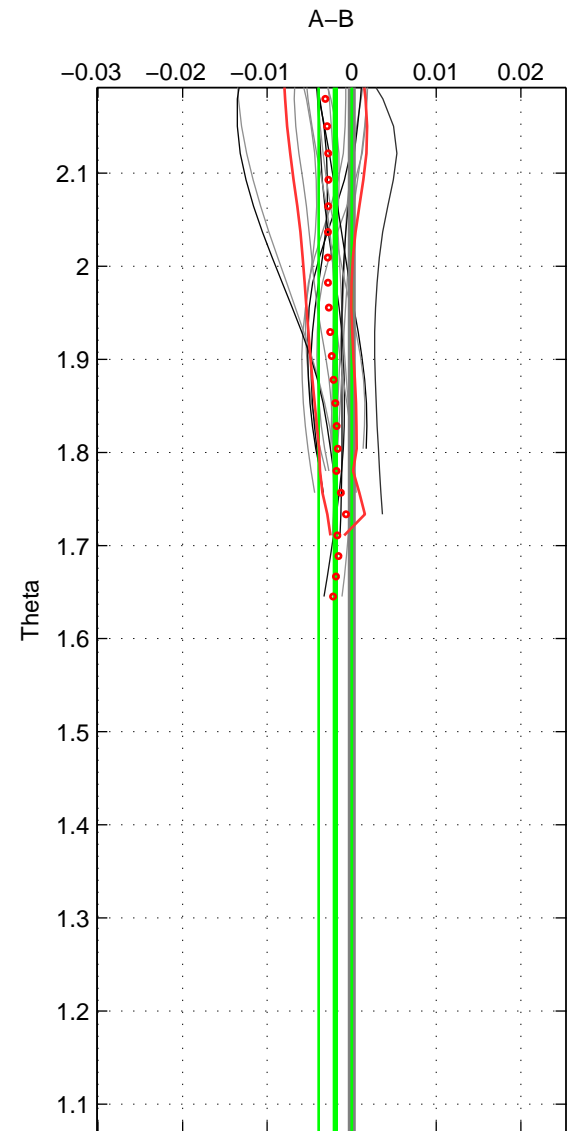

Cruise A (red). Date: May 1999 Cruisename: 687-49UP19990419  
 Cruise B (blue). Date: Jun 2005 Cruisename: 707-49UP20050615

\*\*\* "Favourite" values are means of spaces 1 2.

	Offset	O.StDev	Ratio	R.Stdev	Rating
SIGMA:	-0.001	0.001	1.000	0.000	4
THETA:	-0.002	0.002	1.000	0.000	4
DEPTH:	-0.005	0.001	1.000	0.000	3
FAV.:	-0.002	0.002	1.000	0.000	4

Profiles of A: 8  
 Profiles of B: 8  
 Diff profs : 18  
 WMoffset (A-B): -0.0010927  
 WMoffset stdev: 0.0011509  
 WMratio (A/B): 0.99997  
 WMratio stdev: 3.3268e-05

Quality (1-5): 4

Profiles of A: 8  
 Profiles of B: 8  
 Diff profs : 18  
 WMoffset (A-B): -0.0019416  
 WMoffset stdev: 0.0019595  
 WMratio (A/B): 0.99994  
 WMratio stdev: 5.6637e-05

Quality (1-5): 4

Profiles of A: 8  
 Profiles of B: 8  
 Diff profs : 18  
 WMoffset (A-B): -0.0048684  
 WMoffset stdev: 0.0011856  
 WMratio (A/B): 0.99986  
 WMratio stdev: 3.4389e-05

Quality (1-5): 3