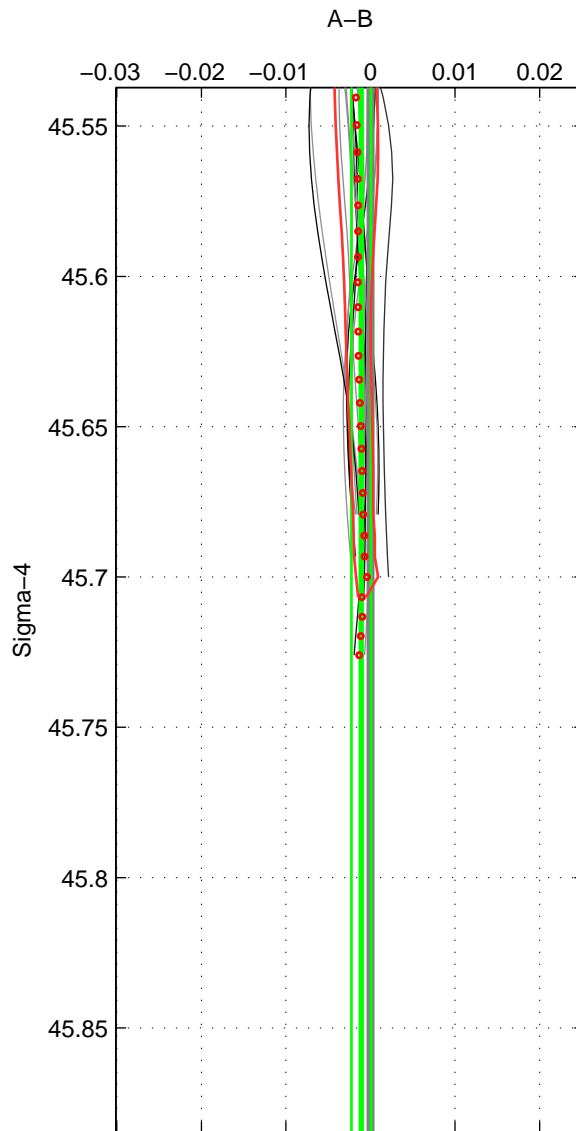

Cruise A (red). Date: May 1999 Cruisename: 687-49UP19990419  
 Cruise B (blue). Date: Jun 2005 Cruisename: 707-49UP20050615

\*\*\* "Favourite" values are means of spaces 1 2.

	Offset	O.StDev	Ratio	R.Stdev	Rating
SIGMA:	-0.001	0.001	1.000	0.000	4
THETA:	-0.002	0.002	1.000	0.000	4
DEPTH:	-0.005	0.001	1.000	0.000	3
FAV.:	-0.002	0.002	1.000	0.000	4

Profiles of A: 8  
 Profiles of B: 8  
 Diff profs : 18  
 WMoffset (A-B): -0.0010927  
 WMoffset stdev: 0.0011509  
 WMratio (A/B): 0.99997  
 WMratio stdev: 3.3268e-05

Quality (1-5): 4

Profiles of A: 8  
 Profiles of B: 8  
 Diff profs : 18  
 WMoffset (A-B): -0.0019416  
 WMoffset stdev: 0.0019595  
 WMratio (A/B): 0.99994  
 WMratio stdev: 5.6637e-05

Quality (1-5): 4

Profiles of A: 8  
 Profiles of B: 8  
 Diff profs : 18  
 WMoffset (A-B): -0.0048684  
 WMoffset stdev: 0.0011856  
 WMratio (A/B): 0.99986  
 WMratio stdev: 3.4389e-05

Quality (1-5): 3