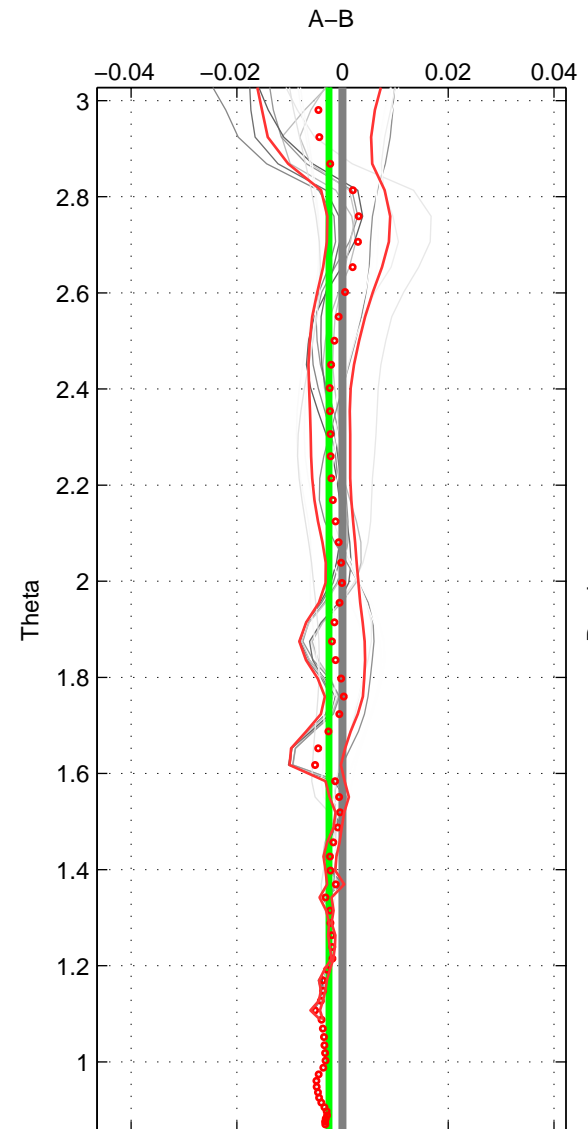

Cruise A (red). Date: Jan 1974 Cruisename: 473-3

Cruise B (blue). Date: Oct 2007 Cruisename: 6135

\*\*\* "Favourite" values are means of spaces 1 2 3.

	Offset	O.StDev	Ratio	R.Stdev	Rating
SIGMA:	-0.002	0.000	1.000	0.000	5
THETA:	-0.003	0.000	1.000	0.000	5
DEPTH:	-0.003	0.002	1.000	0.000	5
FAV. :	-0.002	0.001	1.000	0.000	5

Profiles of A: 4  
 Profiles of B: 20  
 Diff profs : 23  
 WMoffset (A-B): -0.0016656  
 WMoffset stdev: 0.00023631  
 WMratio (A/B): 0.99995  
 WMratio stdev: 6.8133e-06

Quality (1-5): 5

Profiles of A: 4  
 Profiles of B: 20  
 Diff profs : 23  
 WMoffset (A-B): -0.0025579  
 WMoffset stdev: 0.00038709  
 WMratio (A/B): 0.99993  
 WMratio stdev: 1.1158e-05

Quality (1-5): 5

Profiles of A: 4  
 Profiles of B: 20  
 Diff profs : 23  
 WMoffset (A-B): -0.0032074  
 WMoffset stdev: 0.0015469  
 WMratio (A/B): 0.99991  
 WMratio stdev: 4.4602e-05

Quality (1-5): 5