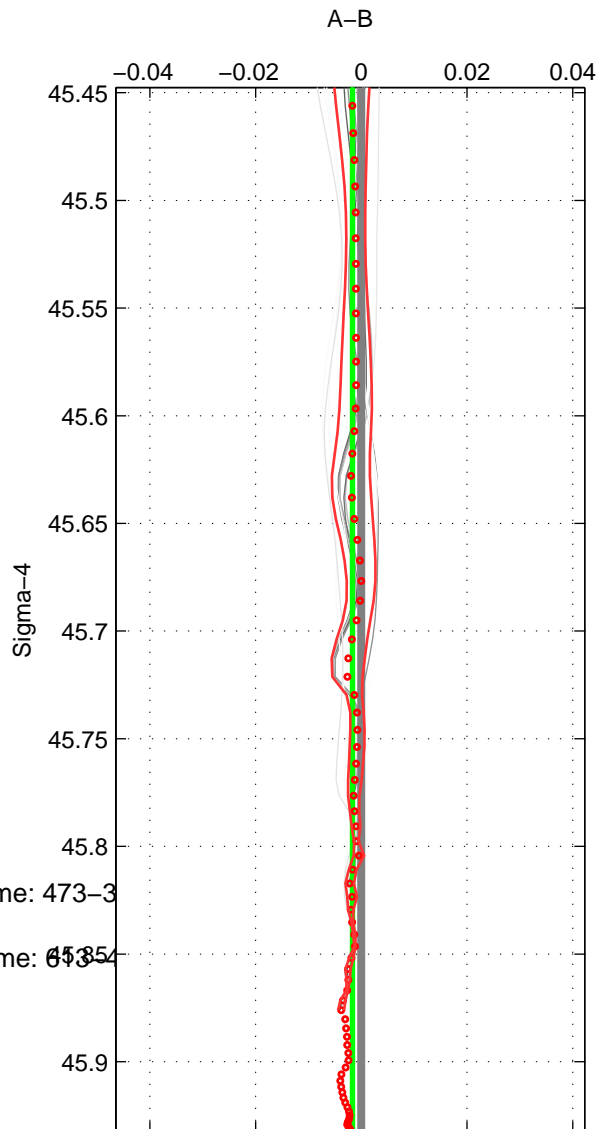

Cruise A (red). Date: Jan 1974 Cruisename: 473-3

Cruise B (blue). Date: Oct 2007 Cruisename: 6135

\*\*\* "Favourite" values are means of spaces 1 2 3.

	Offset	O.StDev	Ratio	R.Stdev	Rating
SIGMA:	-0.002	0.000	1.000	0.000	5
THETA:	-0.003	0.000	1.000	0.000	5
DEPTH:	-0.003	0.002	1.000	0.000	5
FAV. :	-0.002	0.001	1.000	0.000	5

Profiles of A: 4  
 Profiles of B: 20  
 Diff profs : 23  
 WMoffset (A-B): -0.0016656  
 WMoffset stdev: 0.00023631  
 WMratio (A/B): 0.99995  
 WMratio stdev: 6.8133e-06

Quality (1-5): 5

Profiles of A: 4  
 Profiles of B: 20  
 Diff profs : 23  
 WMoffset (A-B): -0.0025579  
 WMoffset stdev: 0.00038709  
 WMratio (A/B): 0.99993  
 WMratio stdev: 1.1158e-05

Quality (1-5): 5

Profiles of A: 4  
 Profiles of B: 20  
 Diff profs : 23  
 WMoffset (A-B): -0.0032074  
 WMoffset stdev: 0.0015469  
 WMratio (A/B): 0.99991  
 WMratio stdev: 4.4602e-05

Quality (1-5): 5