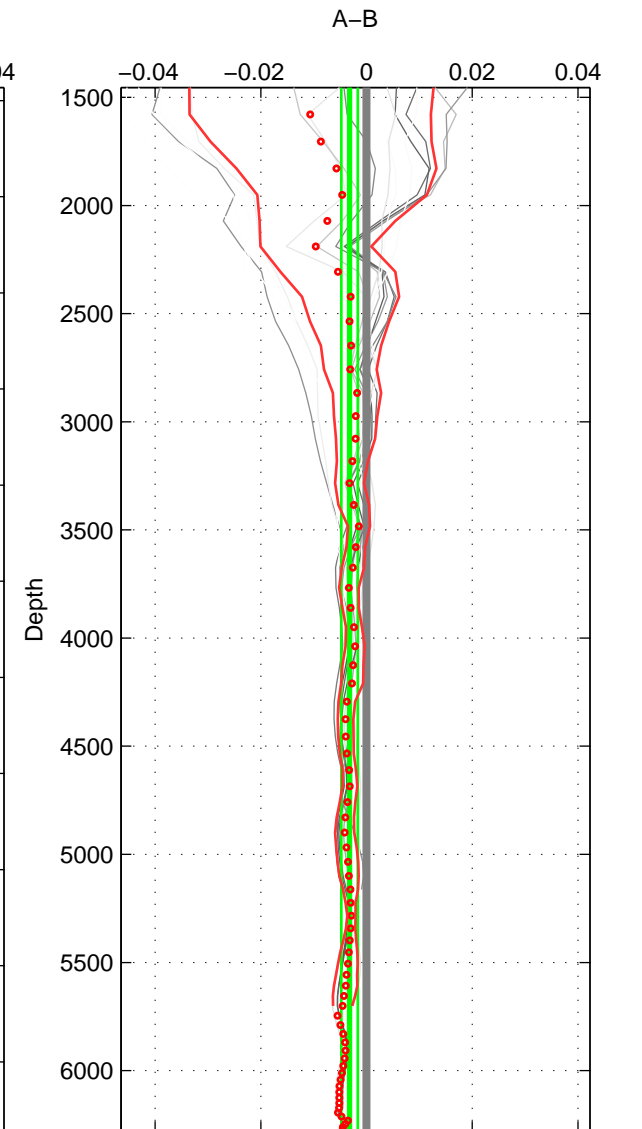

Cruise A (red). Date: Jan 1974 Cruisename: 473-3

Cruise B (blue). Date: Oct 2007 Cruisename: 6135

\*\*\* "Favourite" values are means of spaces 1 2 3.

	Offset	O.StDev	Ratio	R.Stdev	Rating
SIGMA:	-0.002	0.000	1.000	0.000	5
THETA:	-0.003	0.000	1.000	0.000	5
DEPTH:	-0.003	0.002	1.000	0.000	5
FAV. :	-0.002	0.001	1.000	0.000	5

Profiles of A: 4  
 Profiles of B: 20  
 Diff profs : 23  
 WMoffset (A-B): -0.0016656  
 WMoffset stdev: 0.00023631  
 WMratio (A/B): 0.99995  
 WMratio stdev: 6.8133e-06

Quality (1-5): 5

Profiles of A: 4  
 Profiles of B: 20  
 Diff profs : 23  
 WMoffset (A-B): -0.0025579  
 WMoffset stdev: 0.00038709  
 WMratio (A/B): 0.99993  
 WMratio stdev: 1.1158e-05

Quality (1-5): 5

Profiles of A: 4  
 Profiles of B: 20  
 Diff profs : 23  
 WMoffset (A-B): -0.0032074  
 WMoffset stdev: 0.0015469  
 WMratio (A/B): 0.99991  
 WMratio stdev: 4.4602e-05

Quality (1-5): 5