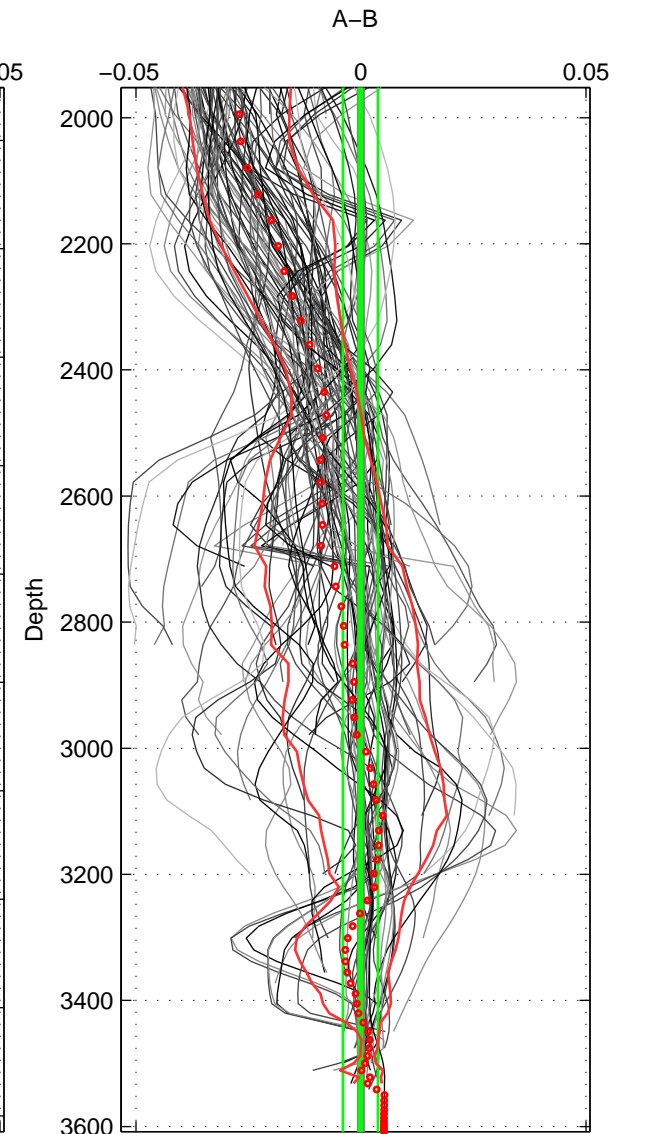

Cruise A (red). Date: Jul 1999 Cruisename: 190-18HU19990627  
 Cruise B (blue). Date: Jun 2005 Cruisename: 196-18HU20050526

\*\*\* "Favourite" values are means of spaces 1 2 3.

	Offset	O.StDev	Ratio	R.Stdev	Rating
SIGMA:	-0.011	0.006	1.000	0.000	5
THETA:	-0.010	0.006	1.000	0.000	5
DEPTH:	-0.000	0.004	1.000	0.000	5
FAV. :	-0.007	0.005	1.000	0.000	5

Profiles of A: 17  
 Profiles of B: 17  
 Diff profs : 100  
 WMoffset (A-B): -0.011093  
 WMoffset stdev: 0.0061558  
 WMratio (A/B): 0.99968  
 WMratio stdev: 0.00017642

Quality (1-5): 5

Profiles of A: 17  
 Profiles of B: 17  
 Diff profs : 100  
 WMoffset (A-B): -0.0098632  
 WMoffset stdev: 0.0060719  
 WMratio (A/B): 0.99972  
 WMratio stdev: 0.00017403

Quality (1-5): 5

Profiles of A: 17  
 Profiles of B: 17  
 Diff profs : 100  
 WMoffset (A-B): -0.00010449  
 WMoffset stdev: 0.0038993  
 WMratio (A/B): 1  
 WMratio stdev: 0.00011183

Quality (1-5): 5