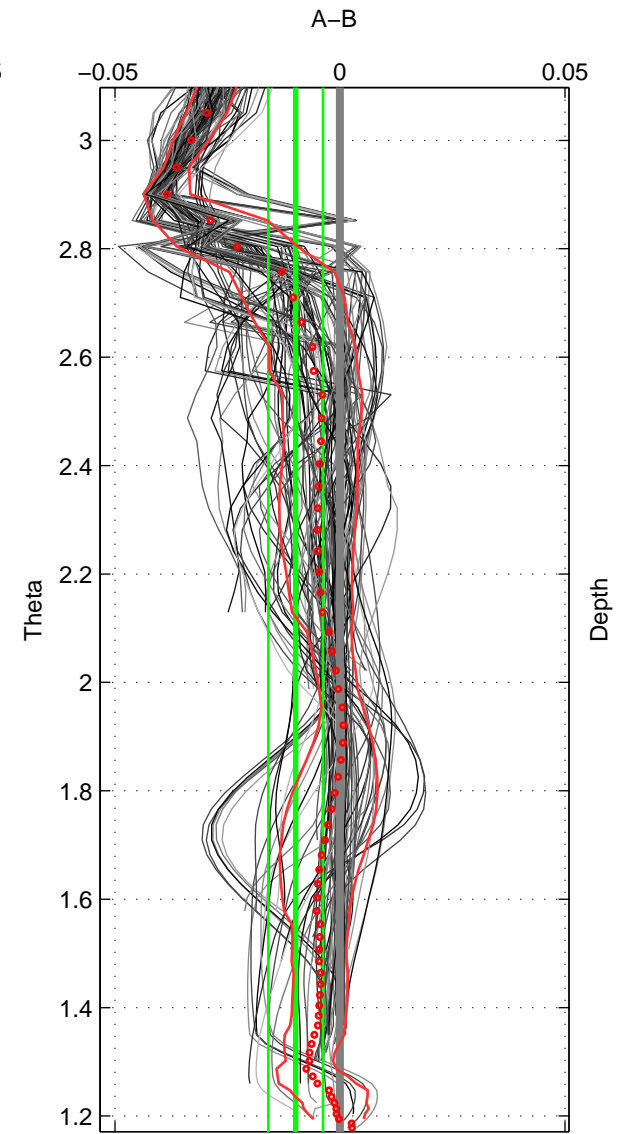

Cruise A (red). Date: Jul 1999 Cruisename: 190-18HU19990627  
 Cruise B (blue). Date: Jun 2005 Cruisename: 196-18HU20050526

\*\*\* "Favourite" values are means of spaces 1 2 3.

	Offset	O.StDev	Ratio	R.Stdev	Rating
SIGMA:	-0.011	0.006	1.000	0.000	5
THETA:	-0.010	0.006	1.000	0.000	5
DEPTH:	-0.000	0.004	1.000	0.000	5
FAV. :	-0.007	0.005	1.000	0.000	5

Profiles of A: 17  
 Profiles of B: 17  
 Diff profs : 100  
 WMoffset (A-B): -0.011093  
 WMoffset stdev: 0.0061558  
 WMratio (A/B): 0.99968  
 WMratio stdev: 0.00017642

Quality (1-5): 5

Profiles of A: 17  
 Profiles of B: 17  
 Diff profs : 100  
 WMoffset (A-B): -0.0098632  
 WMoffset stdev: 0.0060719  
 WMratio (A/B): 0.99972  
 WMratio stdev: 0.00017403

Quality (1-5): 5

Profiles of A: 17  
 Profiles of B: 17  
 Diff profs : 100  
 WMoffset (A-B): -0.00010449  
 WMoffset stdev: 0.0038993  
 WMratio (A/B): 1  
 WMratio stdev: 0.00011183

Quality (1-5): 5