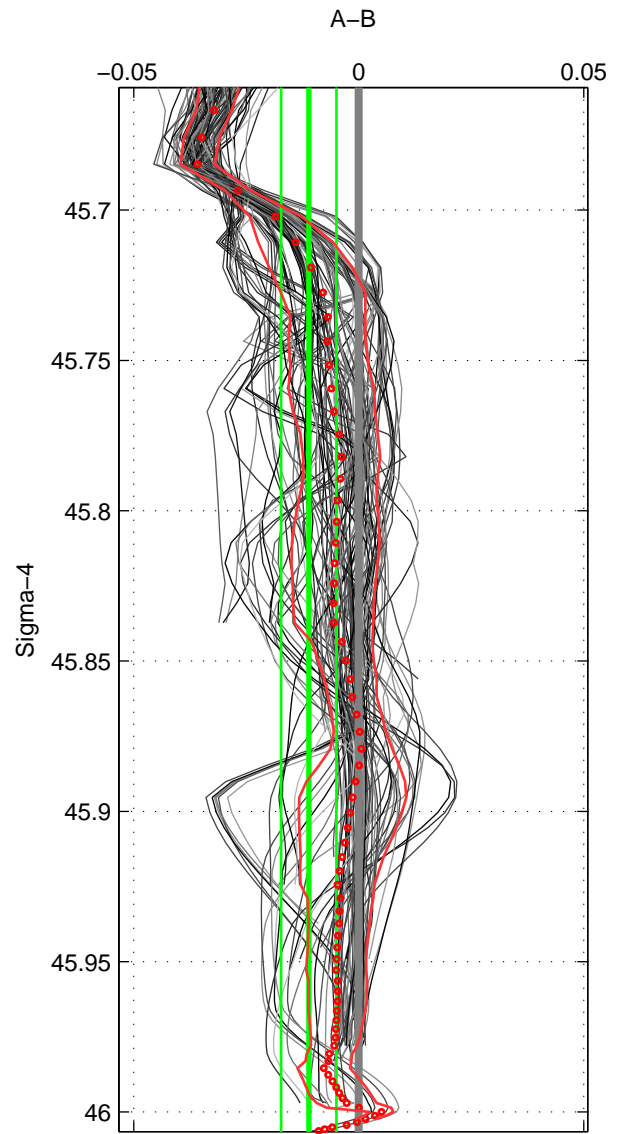

Cruise A (red). Date: Jul 1999 Cruisename: 190-18HU19990627  
 Cruise B (blue). Date: Jun 2005 Cruisename: 196-18HU20050526

\*\*\* "Favourite" values are means of spaces 1 2 3.

	Offset	O.StDev	Ratio	R.Stdev	Rating
SIGMA:	-0.011	0.006	1.000	0.000	5
THETA:	-0.010	0.006	1.000	0.000	5
DEPTH:	-0.000	0.004	1.000	0.000	5
FAV. :	-0.007	0.005	1.000	0.000	5

Profiles of A: 17  
 Profiles of B: 17  
 Diff profs : 100  
 WMoffset (A-B): -0.011093  
 WMoffset stdev: 0.0061558  
 WMratio (A/B): 0.99968  
 WMratio stdev: 0.00017642

Quality (1-5): 5

Profiles of A: 17  
 Profiles of B: 17  
 Diff profs : 100  
 WMoffset (A-B): -0.0098632  
 WMoffset stdev: 0.0060719  
 WMratio (A/B): 0.99972  
 WMratio stdev: 0.00017403

Quality (1-5): 5

Profiles of A: 17  
 Profiles of B: 17  
 Diff profs : 100  
 WMoffset (A-B): -0.00010449  
 WMoffset stdev: 0.0038993  
 WMratio (A/B): 1  
 WMratio stdev: 0.00011183

Quality (1-5): 5